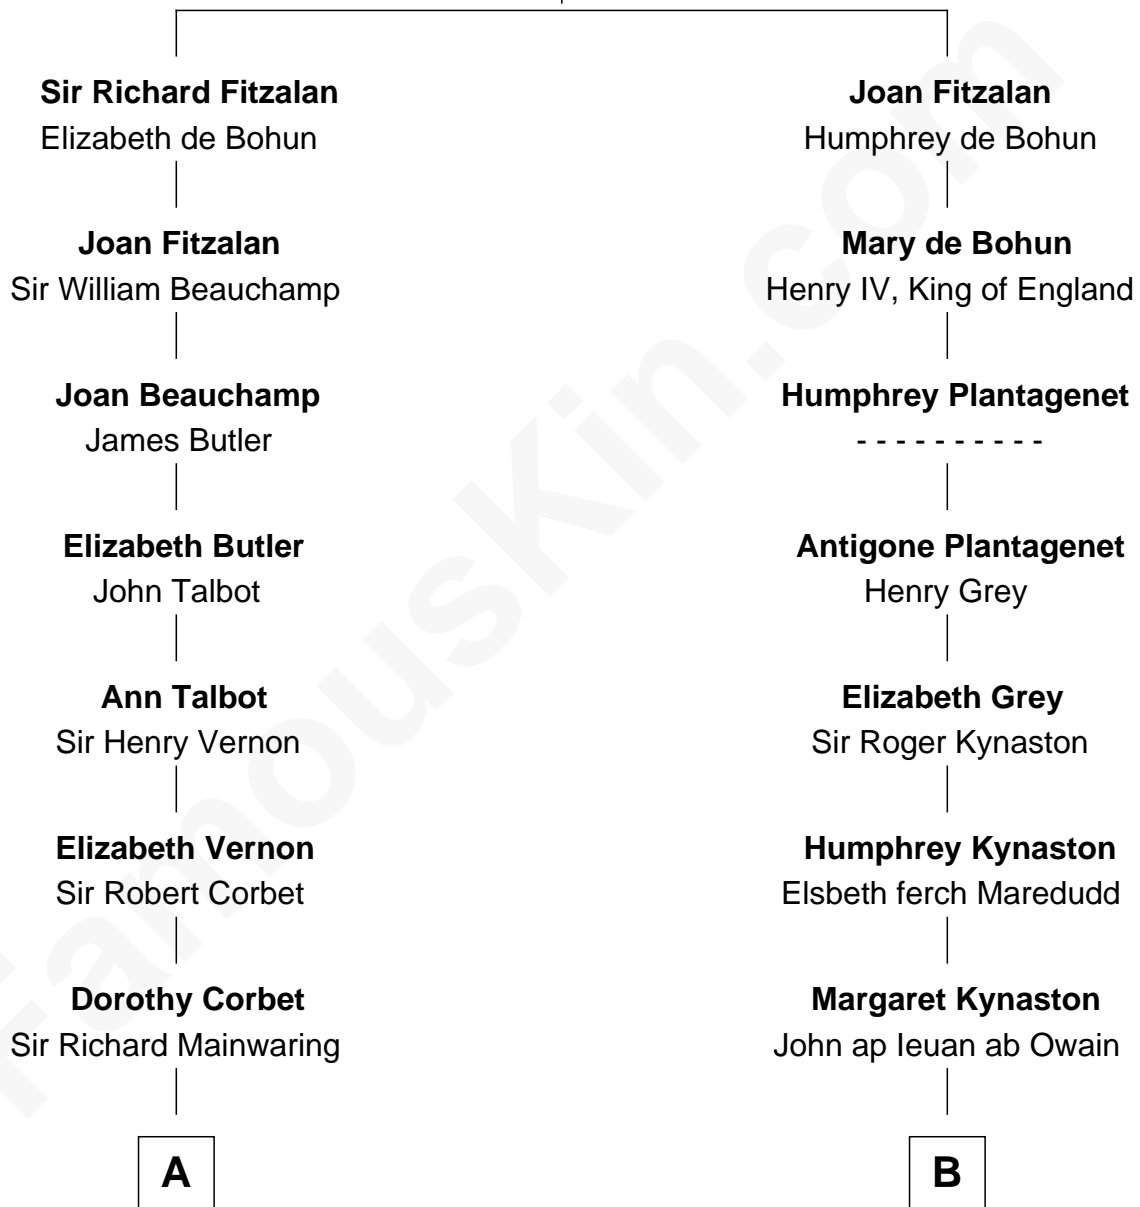

FamousKin.com Relationship Chart of

Lizzie Borden

Accused Murderess

18th cousin 1 time removed of

Orson Welles

Radio, Stage, and Movie Actor

Richard Fitzalan
Eleanor Plantagenet

FamousKin.com