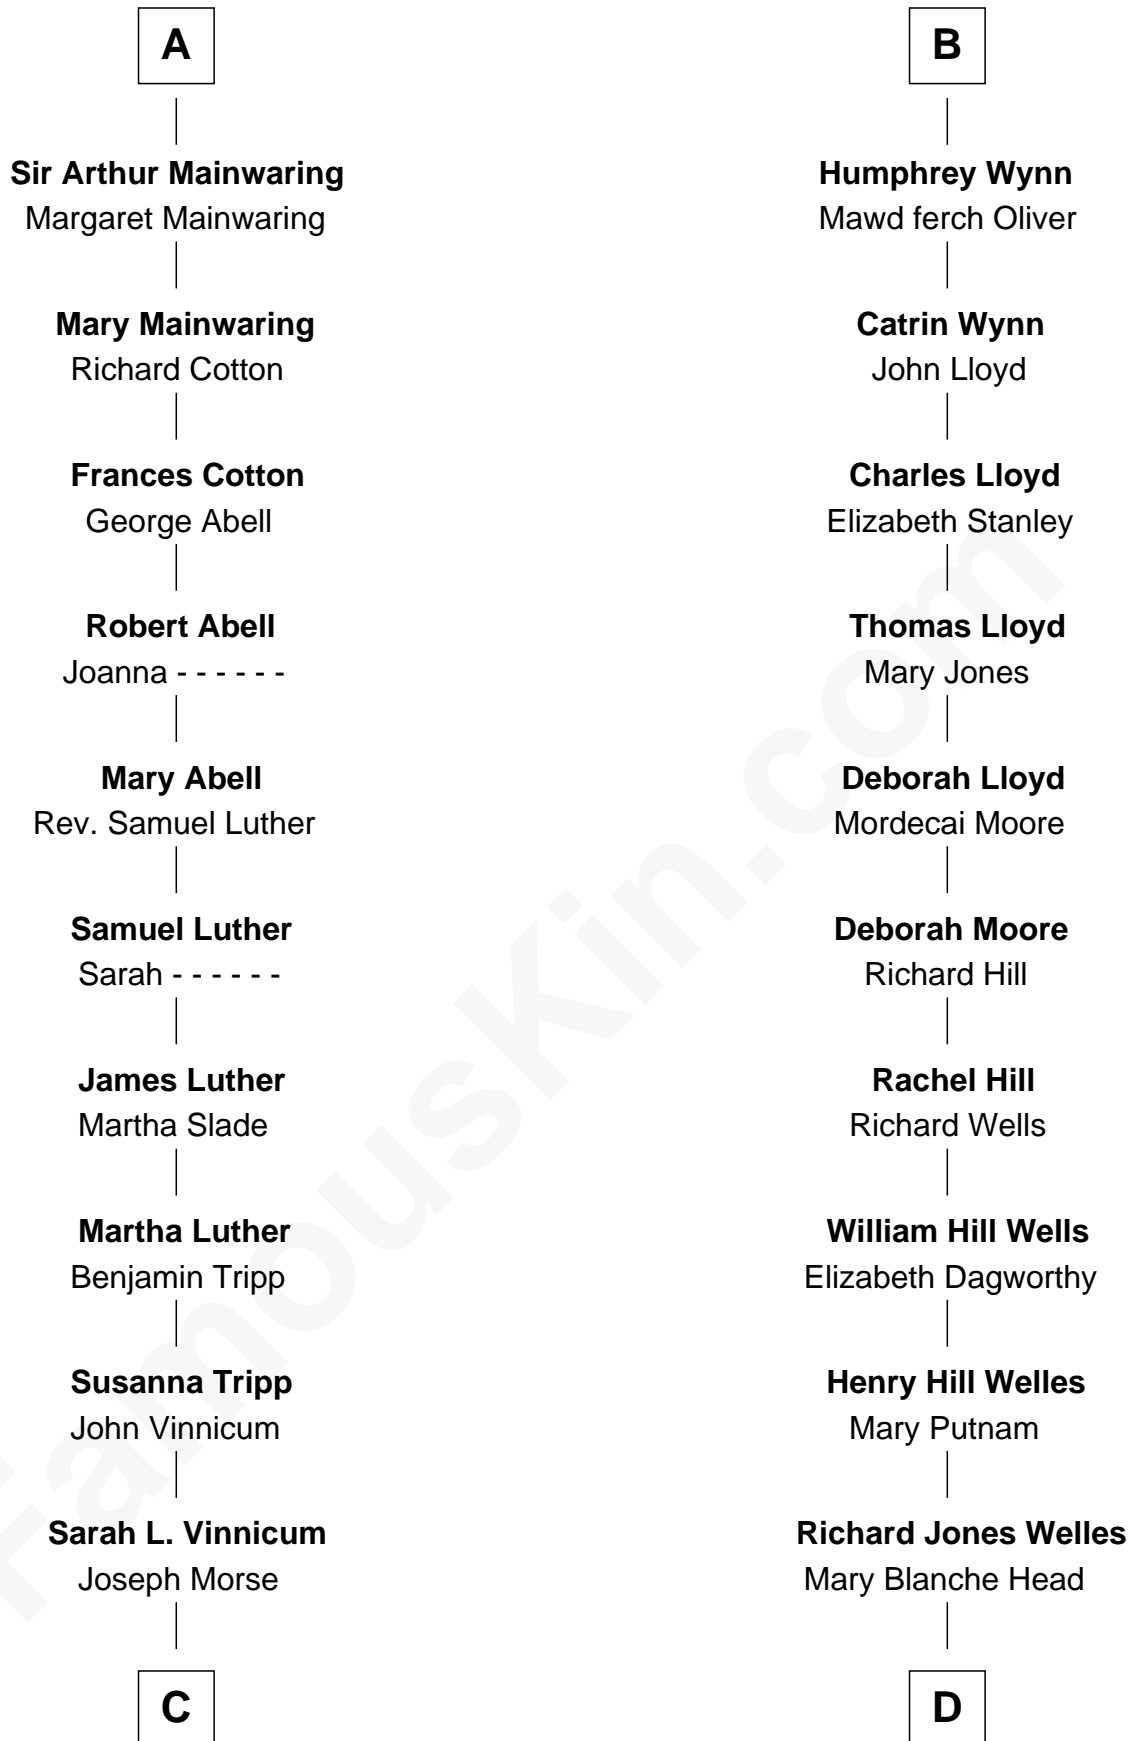

FamousKin.com Relationship Chart of

Lizzie Borden

Accused Murderess

18th cousin 1 time removed of

Orson Welles

Radio, Stage, and Movie Actor

Richard Fitzalan
Eleanor Plantagenet

FamousKin.com