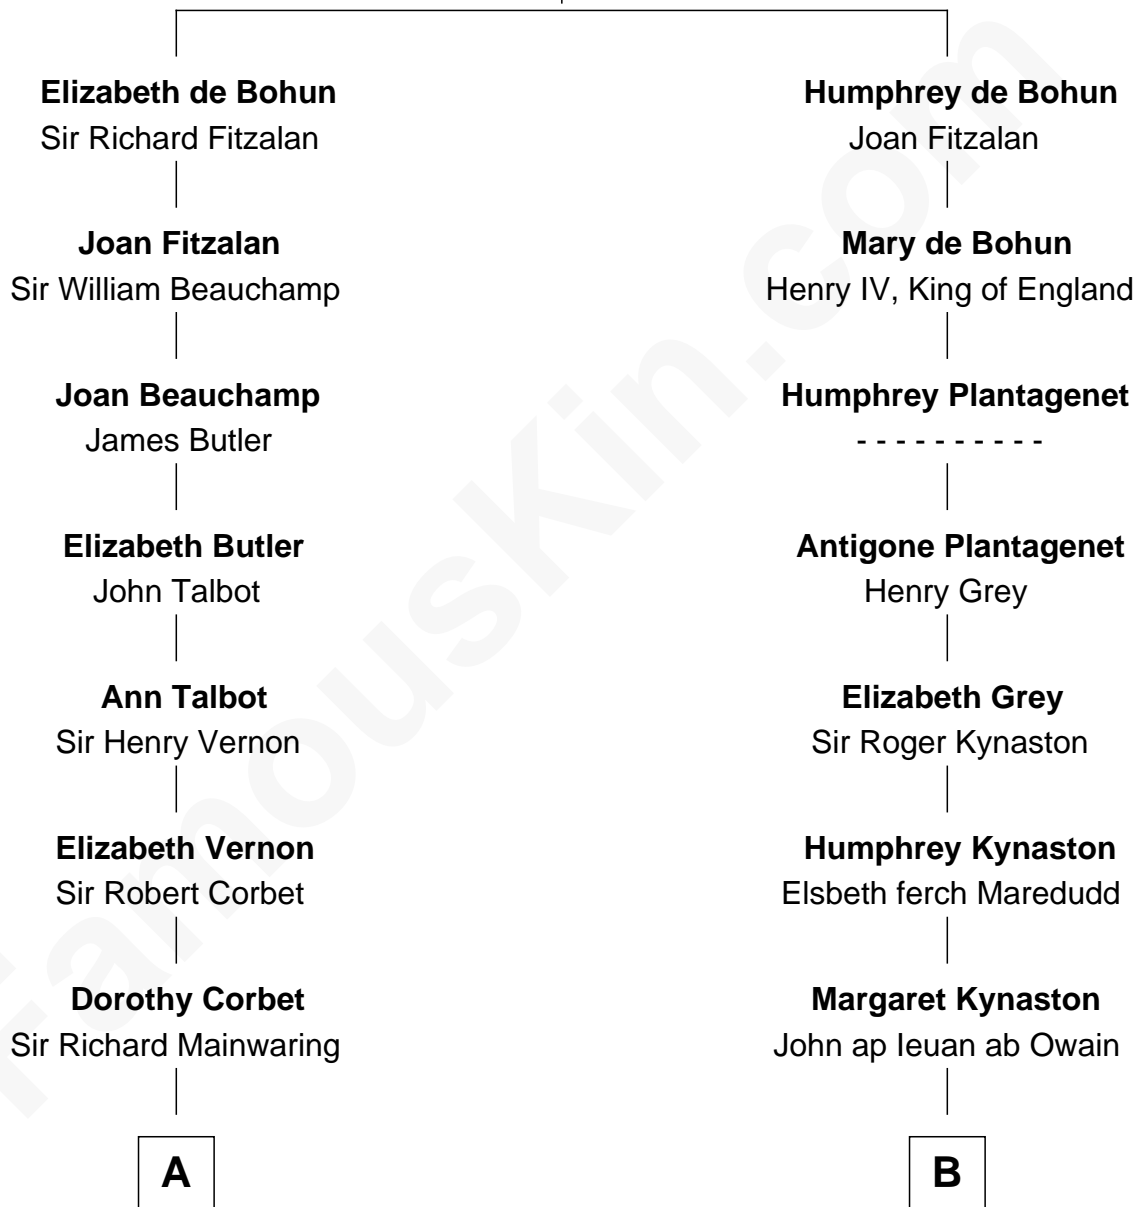

FamousKin.com Relationship Chart of

Lizzie Borden

Accused Murderess

18th cousin 1 time removed of

Orson Welles

Radio, Stage, and Movie Actor

Sir William de Bohun
Elizabeth de Badlesmere

FamousKin.com