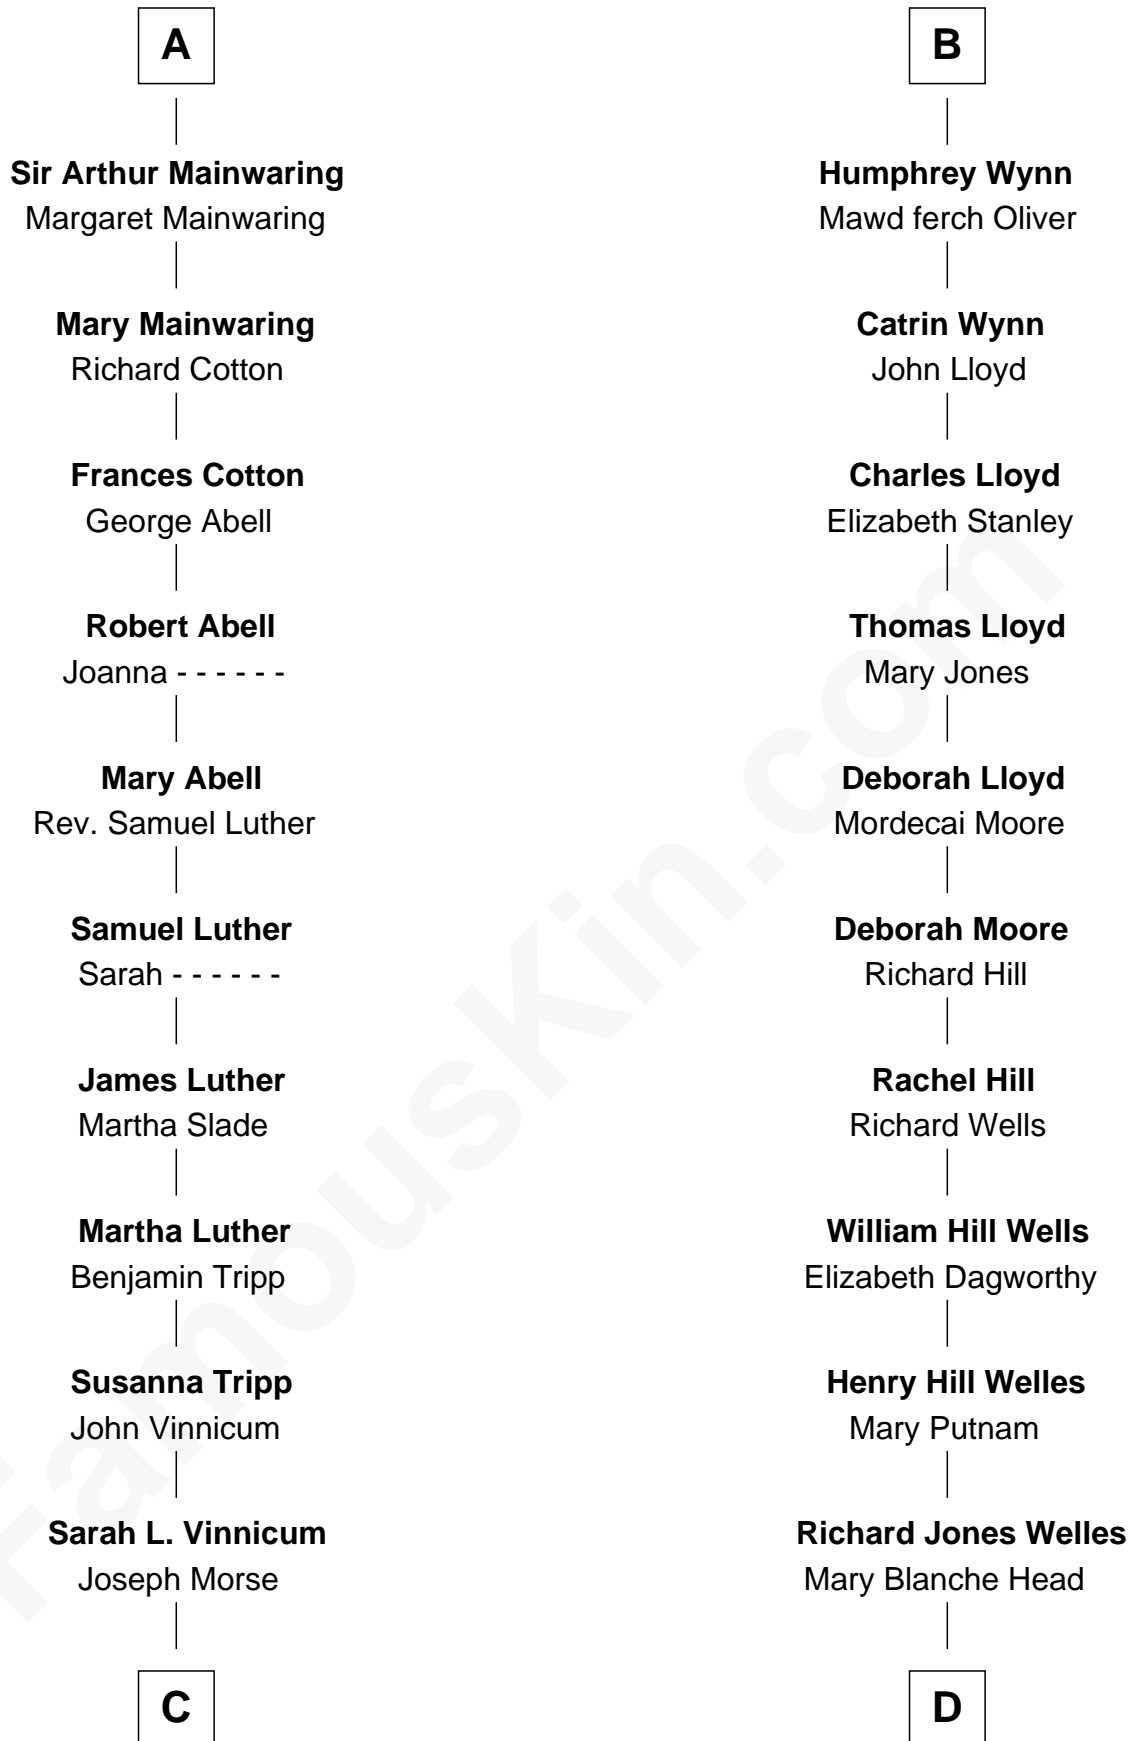

FamousKin.com Relationship Chart of

Lizzie Borden

Accused Murderess

18th cousin 1 time removed of

Orson Welles

Radio, Stage, and Movie Actor

Sir William de Bohun
Elizabeth de Badlesmere

FamousKin.com