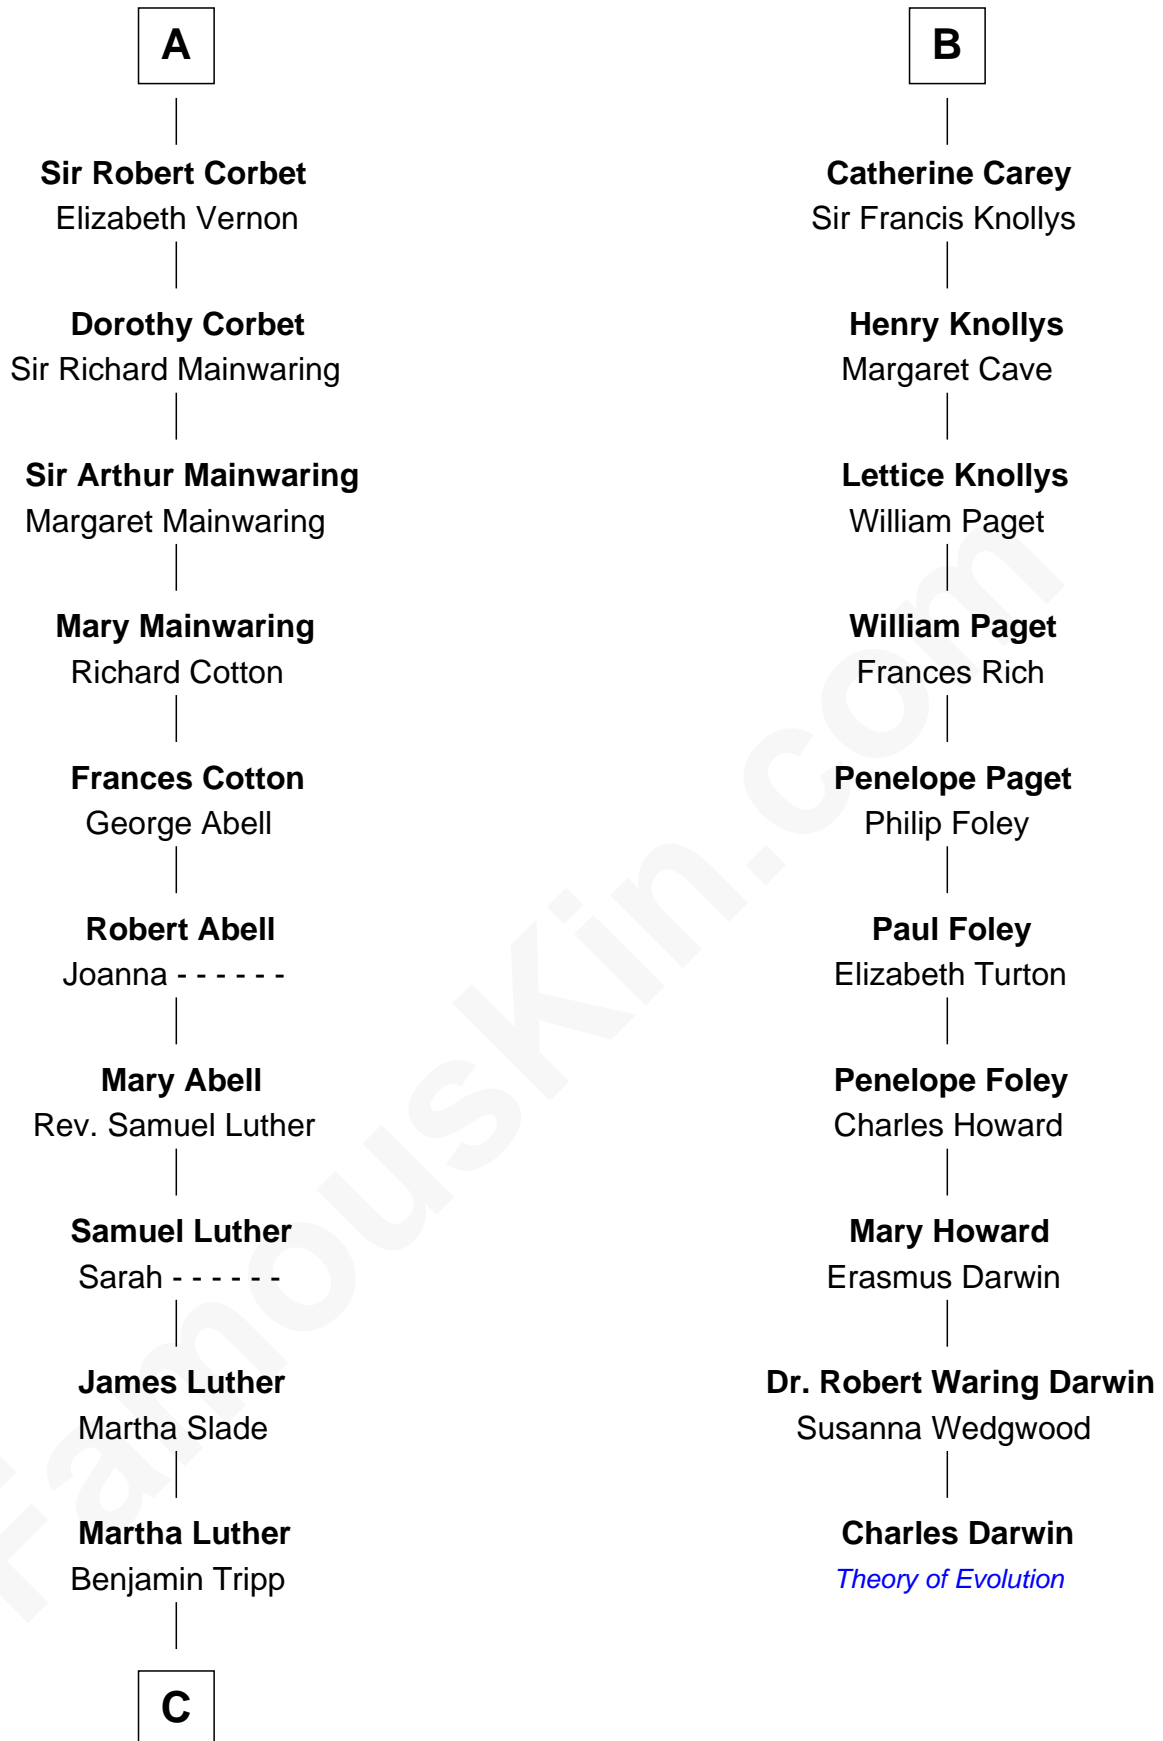

FamousKin.com Relationship Chart of

Lizzie Borden

Accused Murderess

16th cousin 5 times removed of

Charles Darwin

Theory of Evolution

C

—
Susanna Tripp

John Vinnicum

—
Sarah L. Vinnicum

Joseph Morse

—
Anthony Morse

Rhoda Morrison

—
Sarah Anthony Morse

Andrew Jackson Borden

—
Lizzie Borden

Accused Murderess