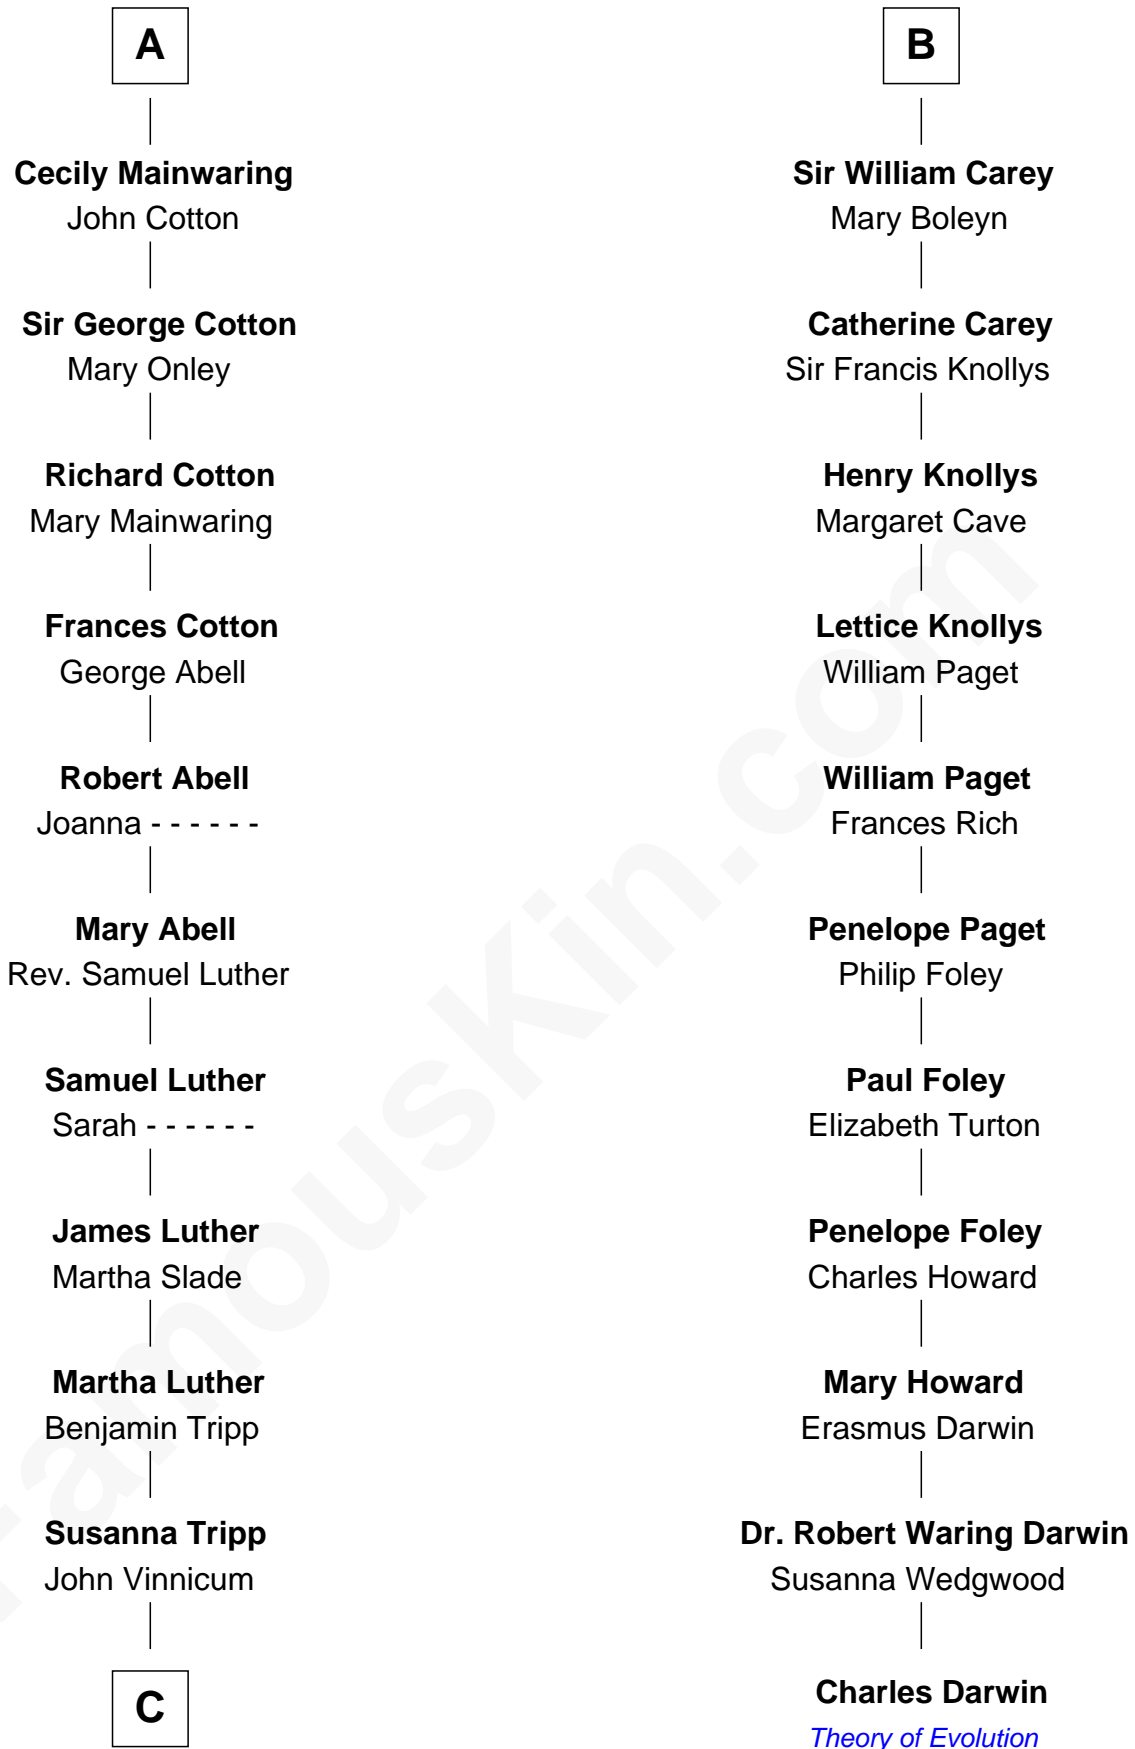

FamousKin.com Relationship Chart of

Lizzie Borden

Accused Murderess

17th cousin 3 times removed of

Charles Darwin

Theory of Evolution

Sir Hugh le Despencer
Isabella de Beauchamp

Sir Philip le Despencer
Margaret de Goushill

Elizabeth de Berkeley
Richard de Beauchamp

Sir John Sutton
Constance Blount

Eleanor Beauchamp
Edmund Beaufort

Sir John Sutton
Elizabeth Berkeley

Eleanor Beaufort
Sir Robert Spencer

Jane Sutton
Thomas Mainwaring

Margaret Spencer
Sir Thomas Carey

A

B

C

—
Sarah L. Vinnicum

Joseph Morse

—
Anthony Morse

Rhoda Morrison

—
Sarah Anthony Morse

Andrew Jackson Borden

—
Lizzie Borden

Accused Murderess

FamousKin.com