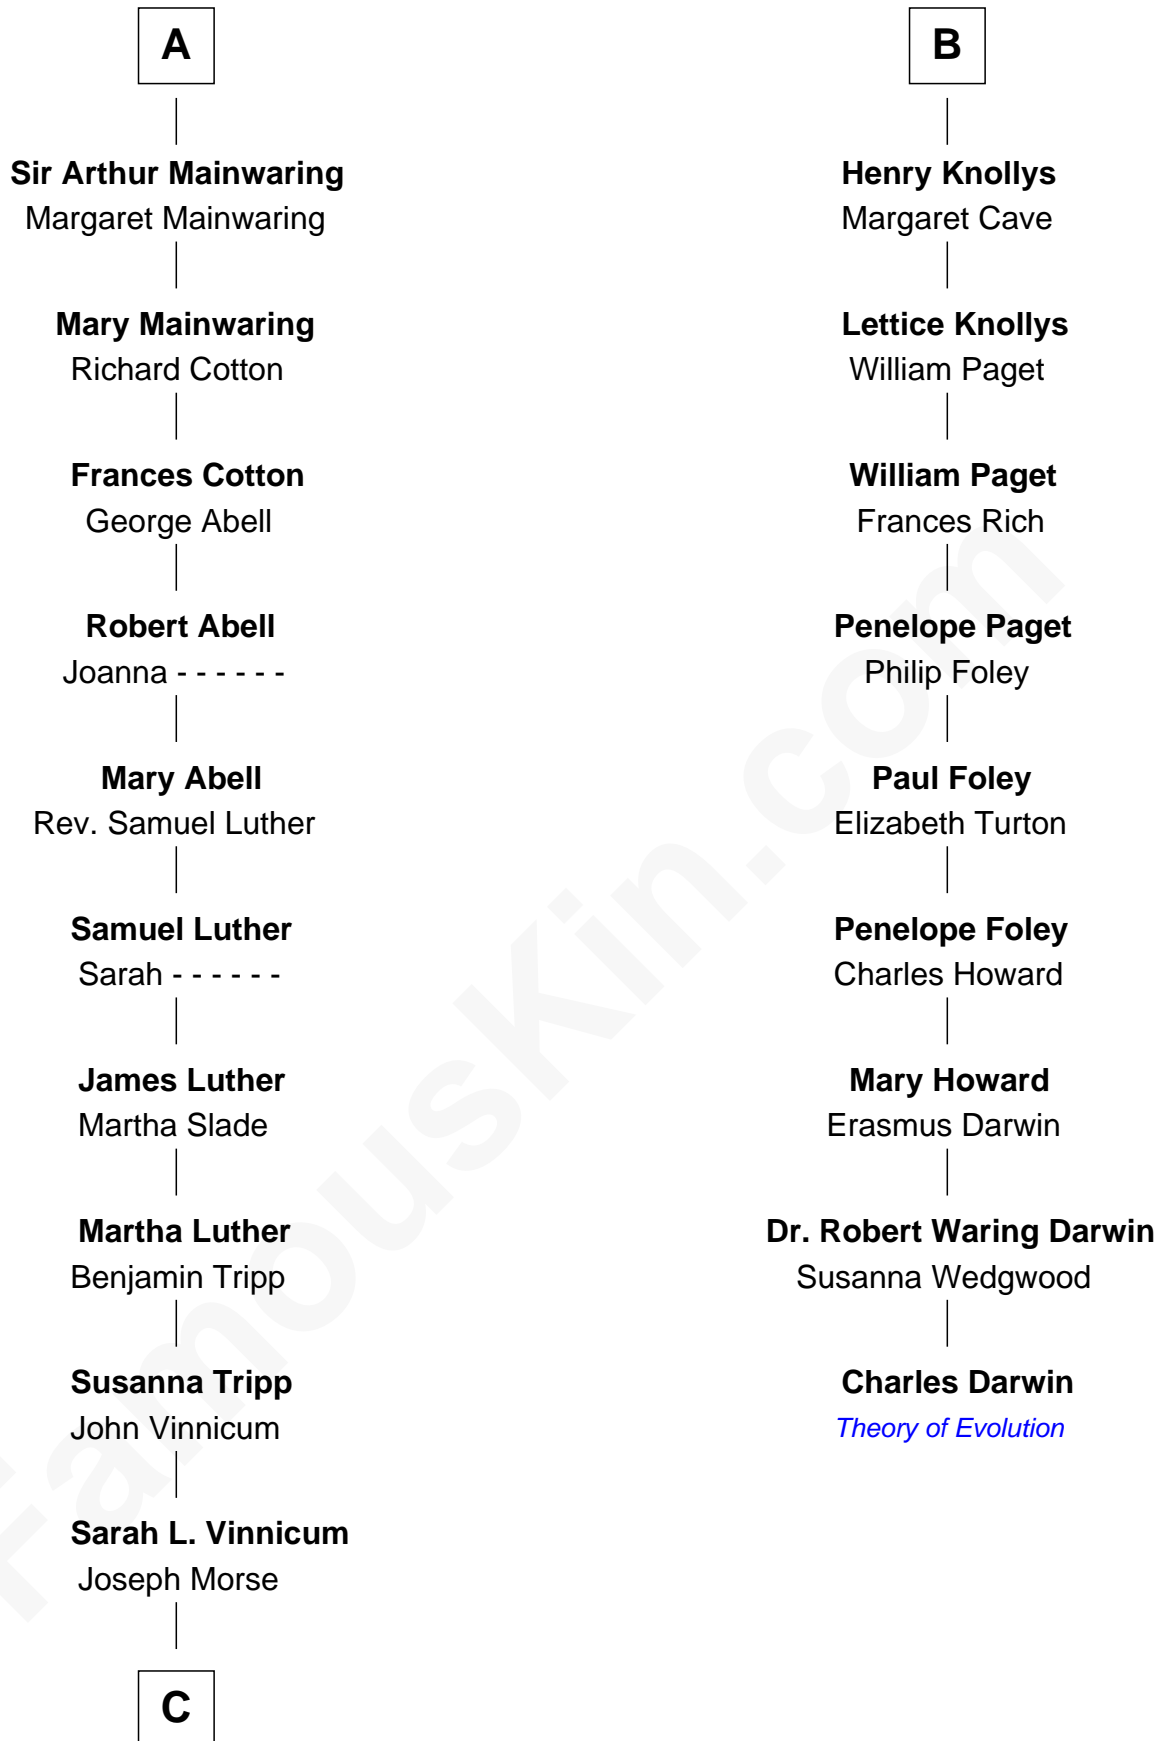

FamousKin.com Relationship Chart of

Lizzie Borden

Accused Murderess

15th cousin 4 times removed of

Charles Darwin

Theory of Evolution

John de Mowbray
Elizabeth de Segrave

C

—
Anthony Morse

Rhoda Morrison

—
Sarah Anthony Morse

Andrew Jackson Borden

—
Lizzie Borden

Accused Murderess

FamousKin.com