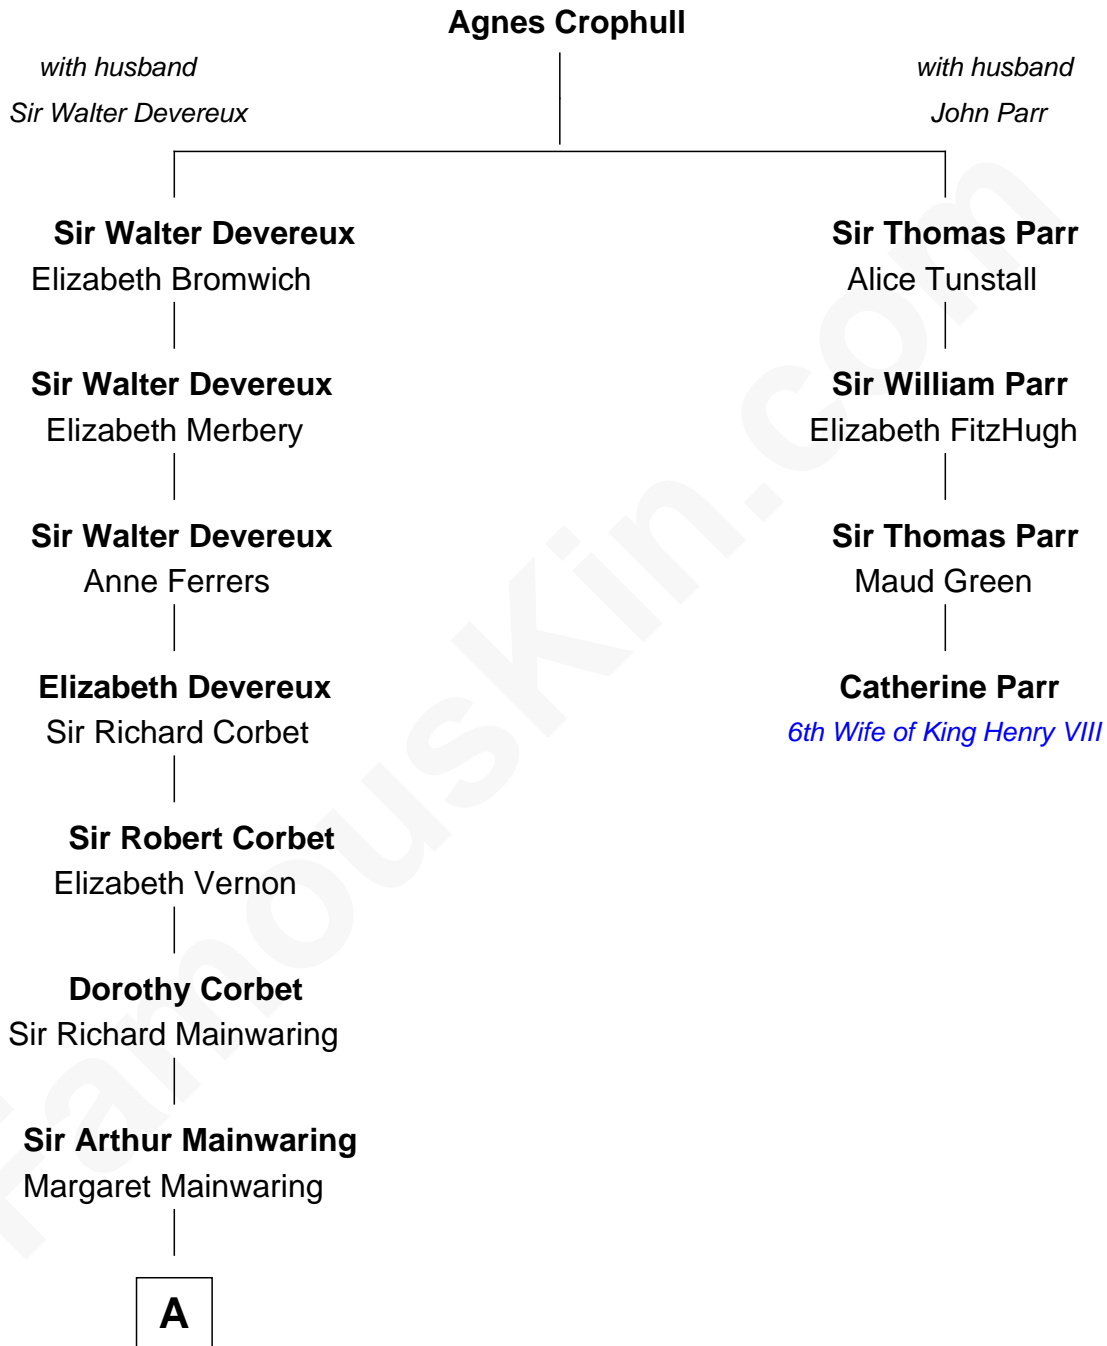

FamousKin.com Relationship Chart of

Lizzie Borden

Accused Murderess

3rd cousin 15 times removed of

Catherine Parr

6th Wife of King Henry VIII

B

—
Sarah Anthony Morse
Andrew Jackson Borden

—
Lizzie Borden
Accused Murderess

FamousKin.com