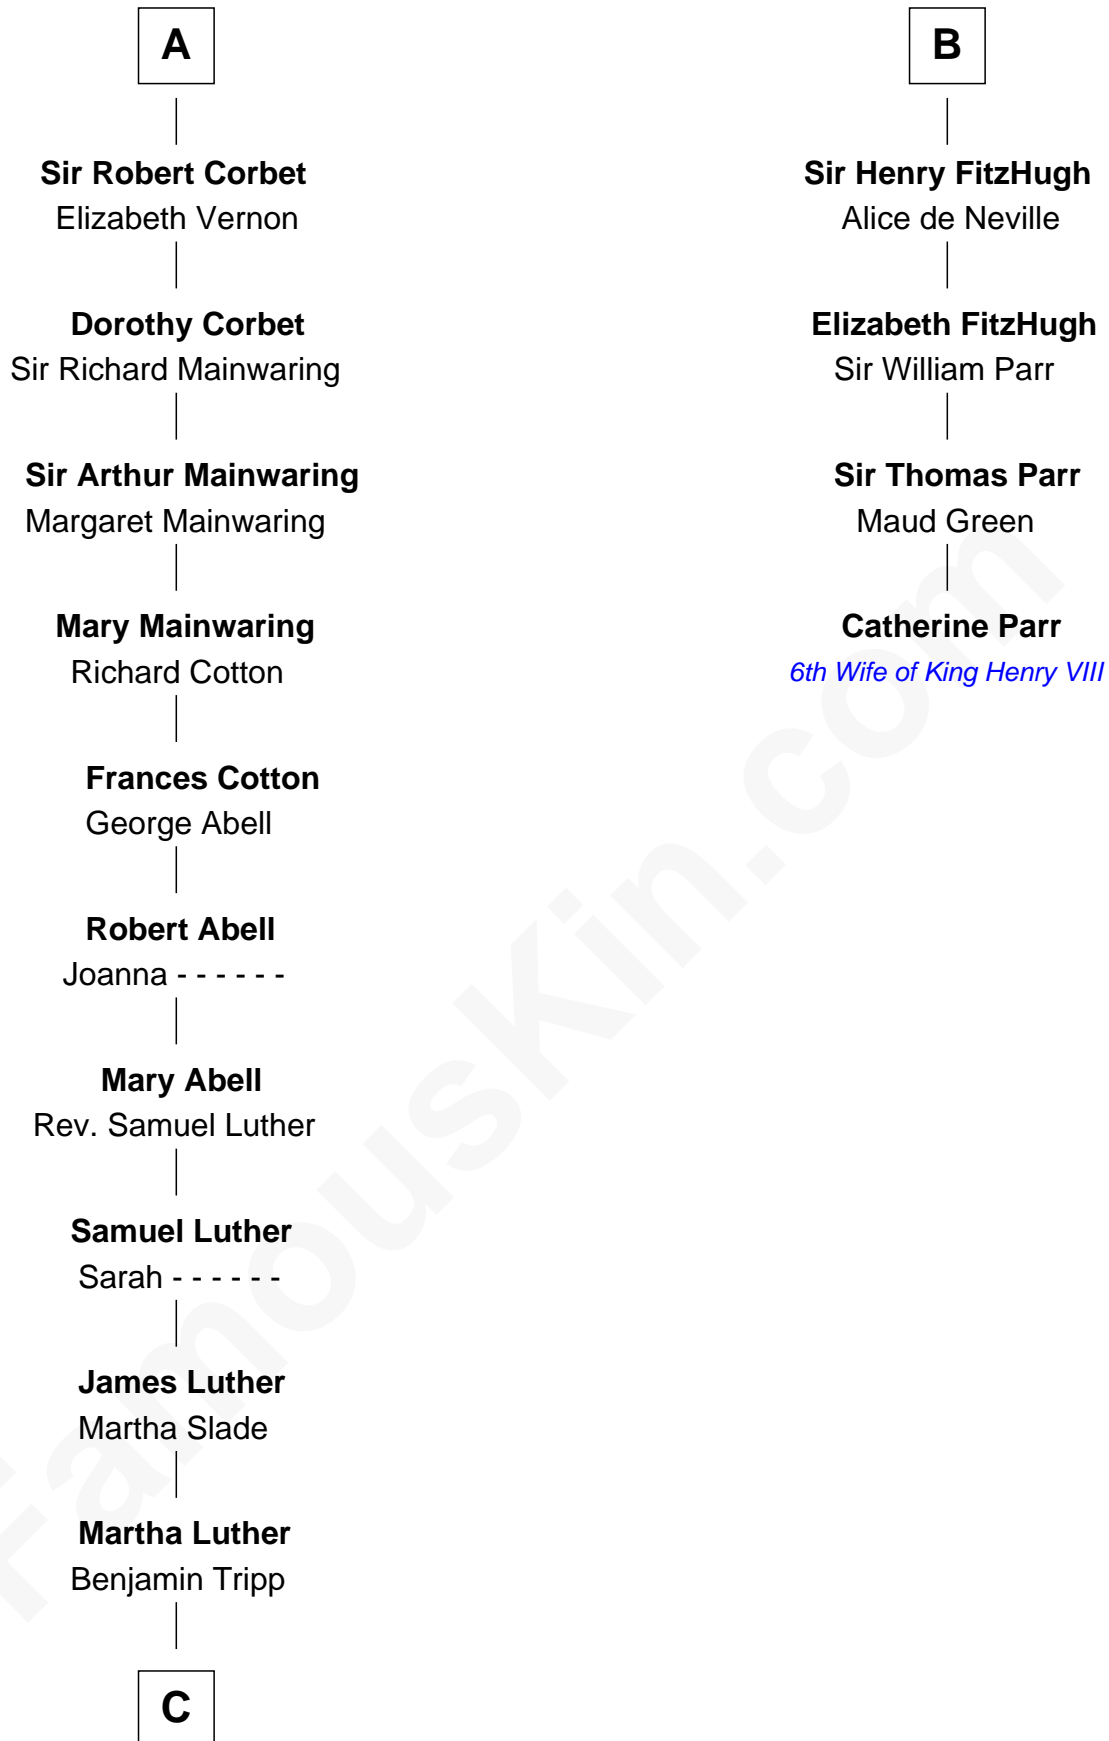

# FamousKin.com Relationship Chart of

**Lizzie Borden**

*Accused Murderess*

10th cousin 11 times removed of

**Catherine Parr**

*6th Wife of King Henry VIII*

**C**

—  
**Susanna Tripp**

*Accused Murderess*

FamousKin.com