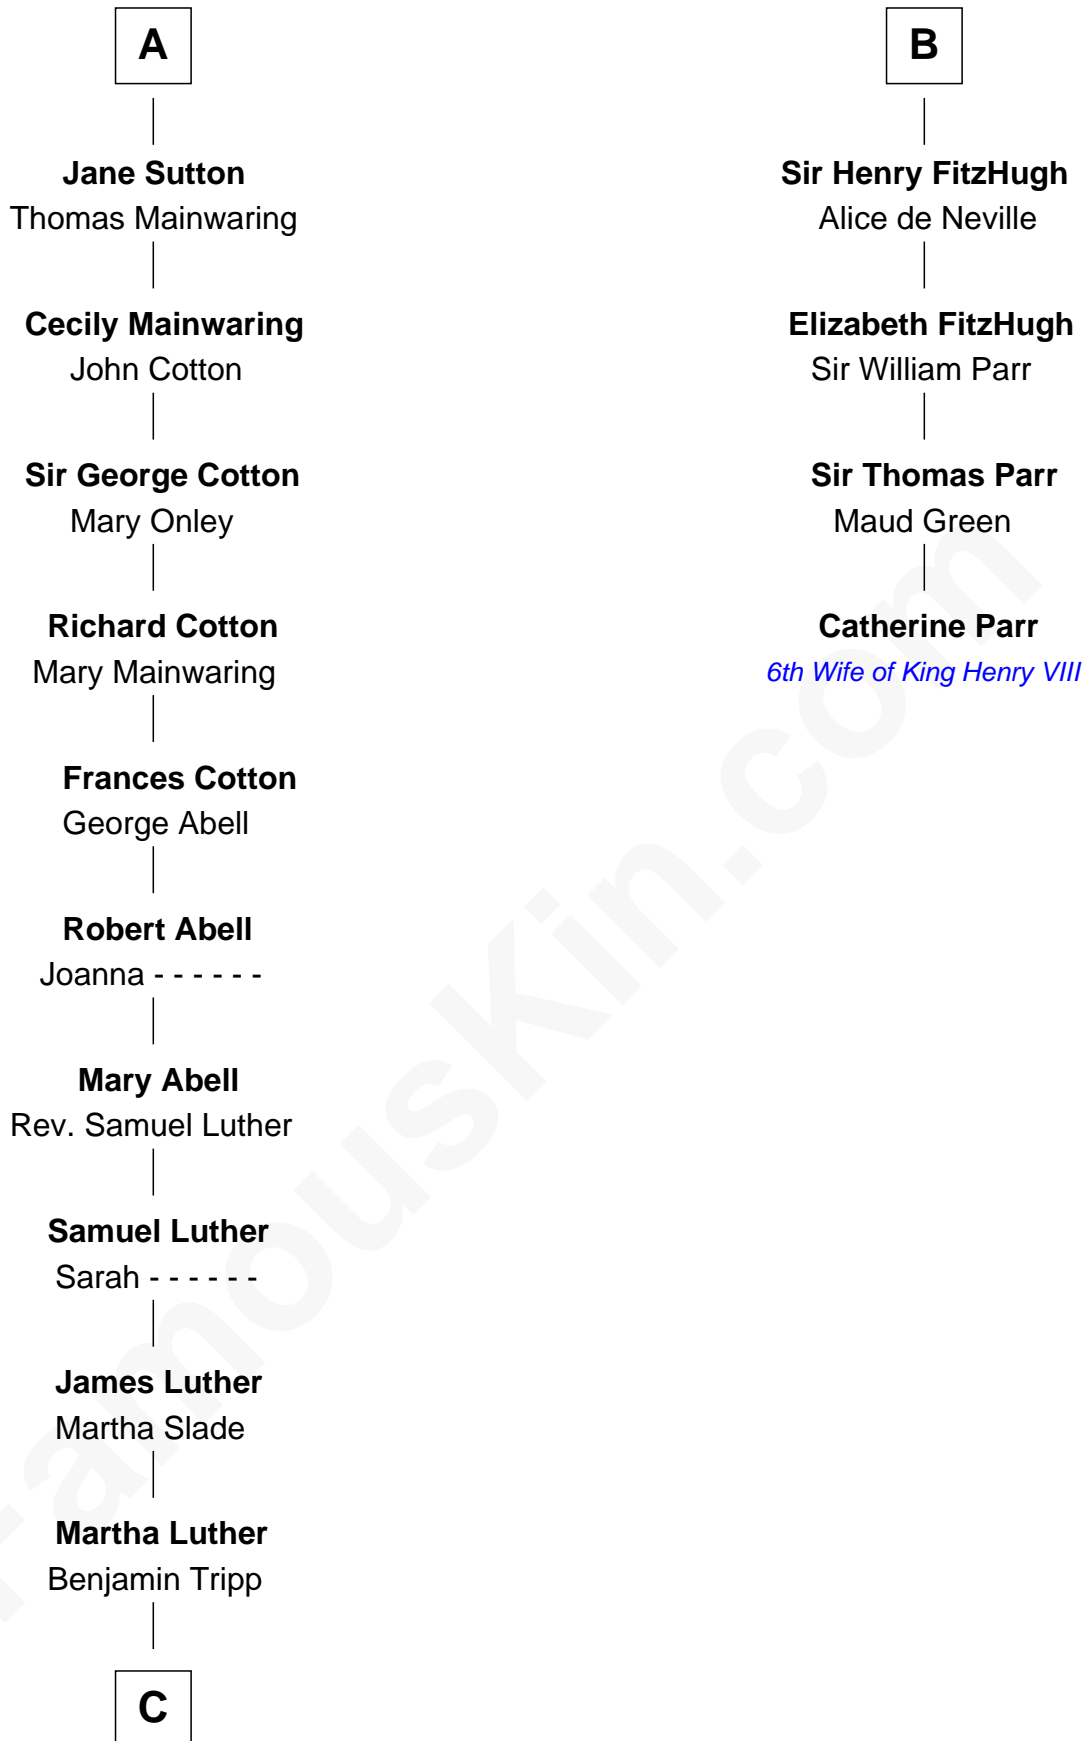

FamousKin.com Relationship Chart of

Lizzie Borden

Accused Murderess

10th cousin 11 times removed of

Catherine Parr

6th Wife of King Henry VIII

C

—
Susanna Tripp

Accused Murderess

FamousKin.com