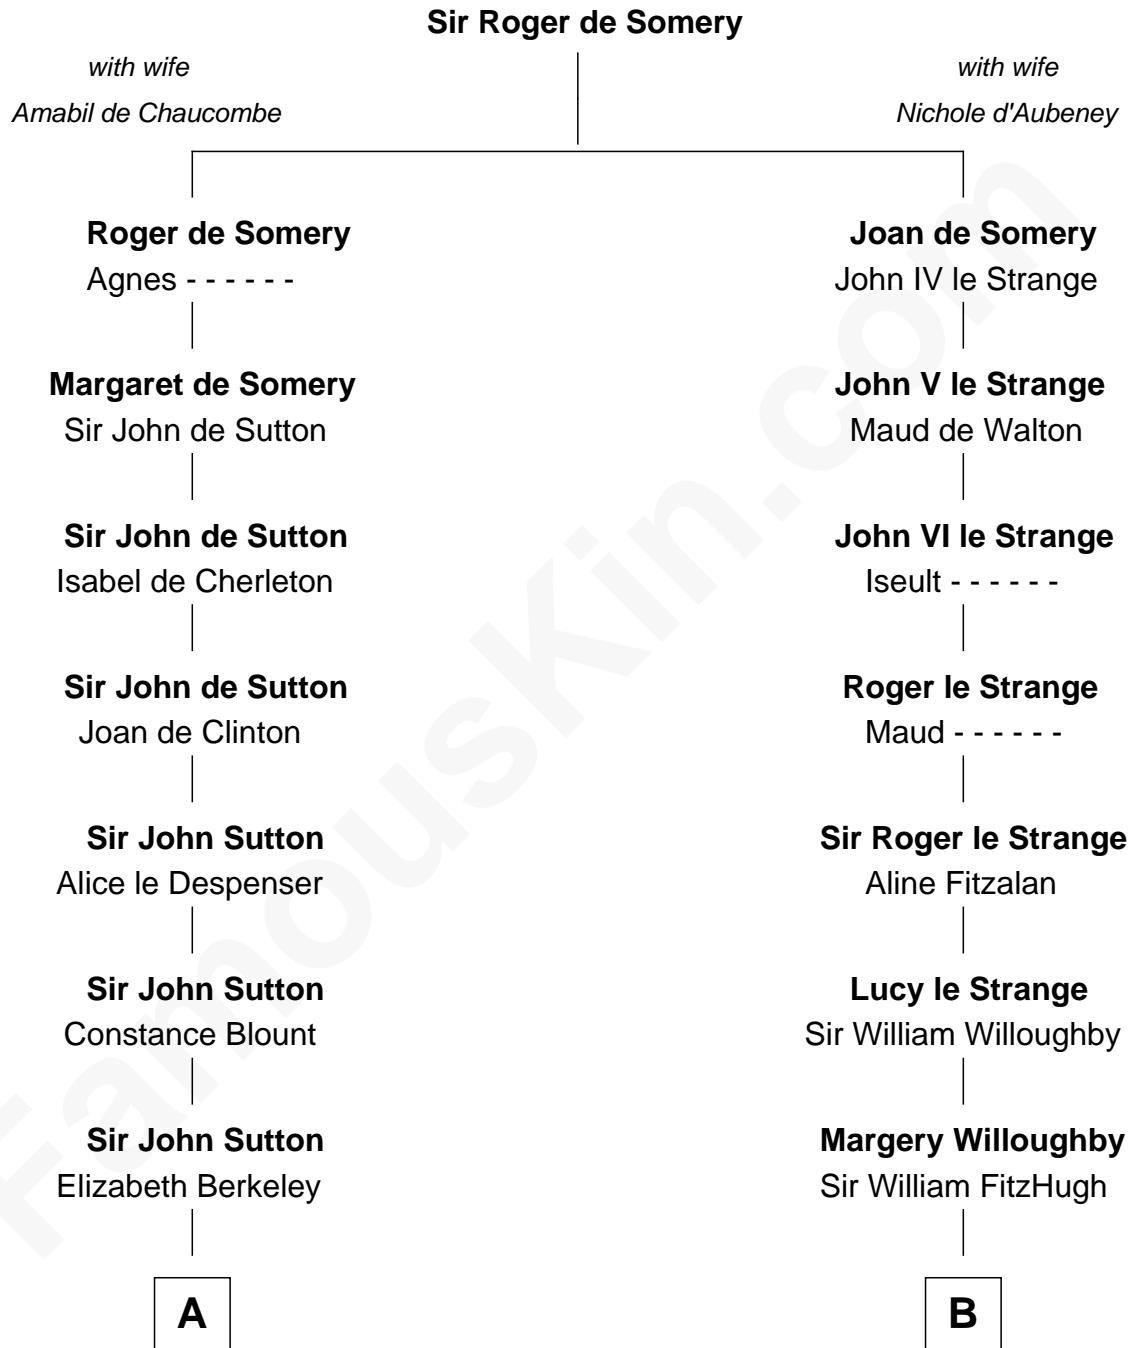

FamousKin.com Relationship Chart of

Lizzie Borden

Accused Murderess

10th cousin 11 times removed of

Catherine Parr

6th Wife of King Henry VIII

C

—
Susanna Tripp

John Vinnicum

—
Sarah L. Vinnicum

Joseph Morse

—
Anthony Morse

Rhoda Morrison

—
Sarah Anthony Morse

Andrew Jackson Borden

—
Lizzie Borden

Accused Murderess

FamousKin.com