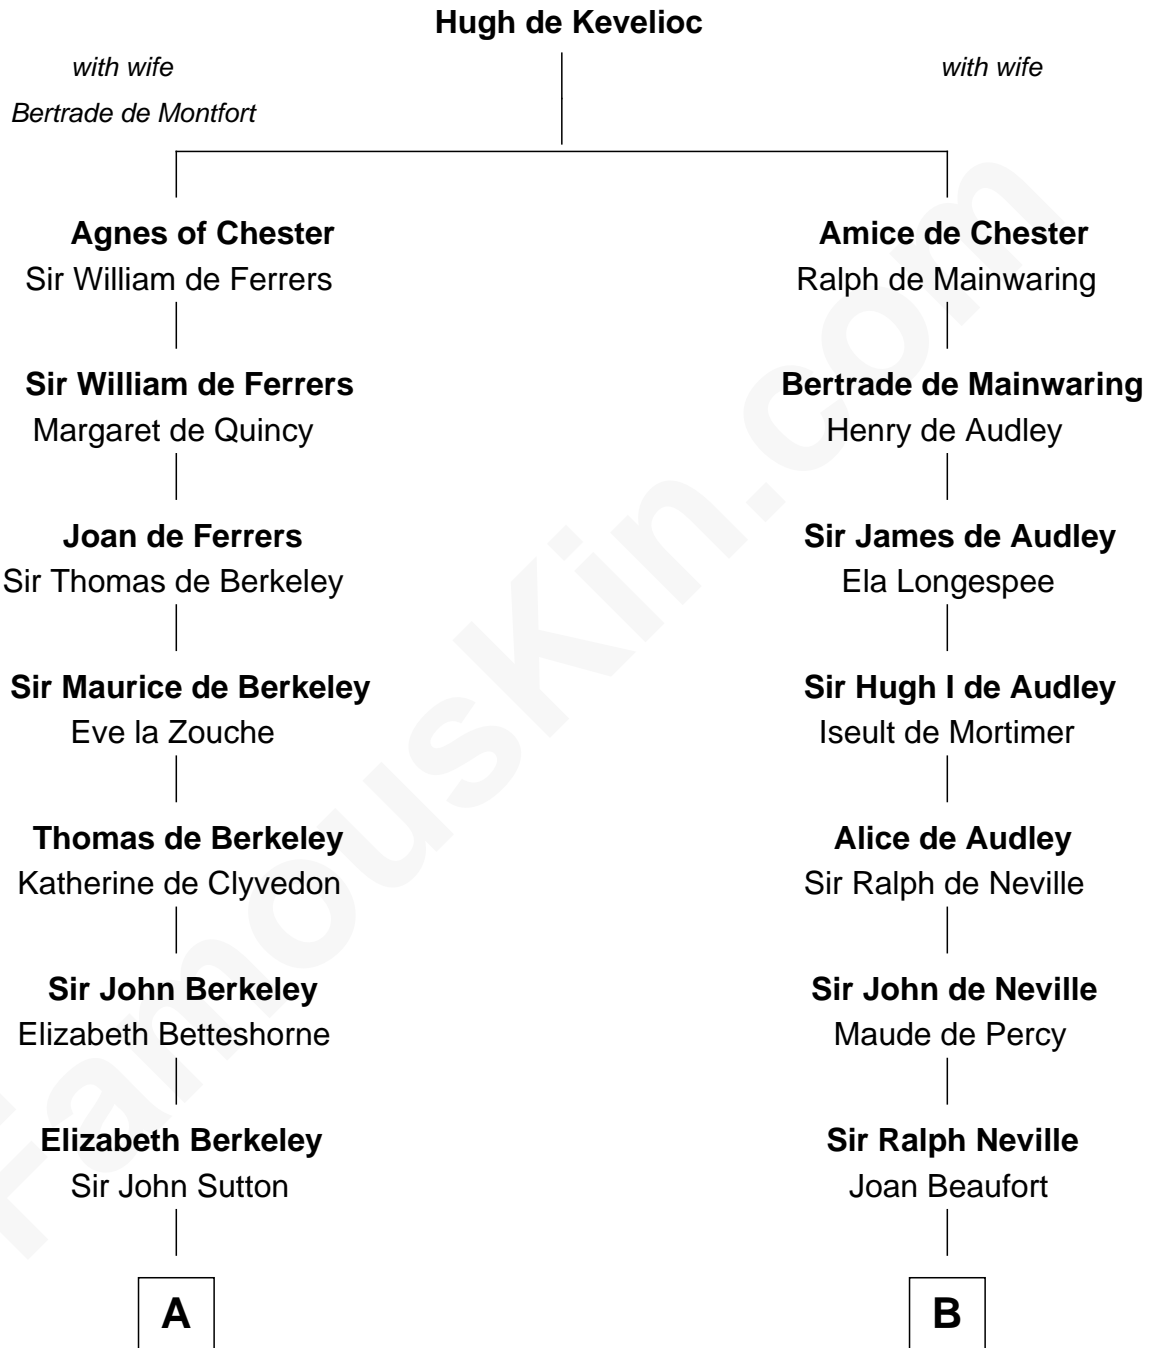

FamousKin.com Relationship Chart of

Lizzie Borden

Accused Murderess

11th cousin 10 times removed of

Catherine Parr

6th Wife of King Henry VIII

C

—
Susanna Tripp

John Vinnicum

—
Sarah L. Vinnicum

Joseph Morse

—
Anthony Morse

Rhoda Morrison

—
Sarah Anthony Morse

Andrew Jackson Borden

—
Lizzie Borden

Accused Murderess

FamousKin.com