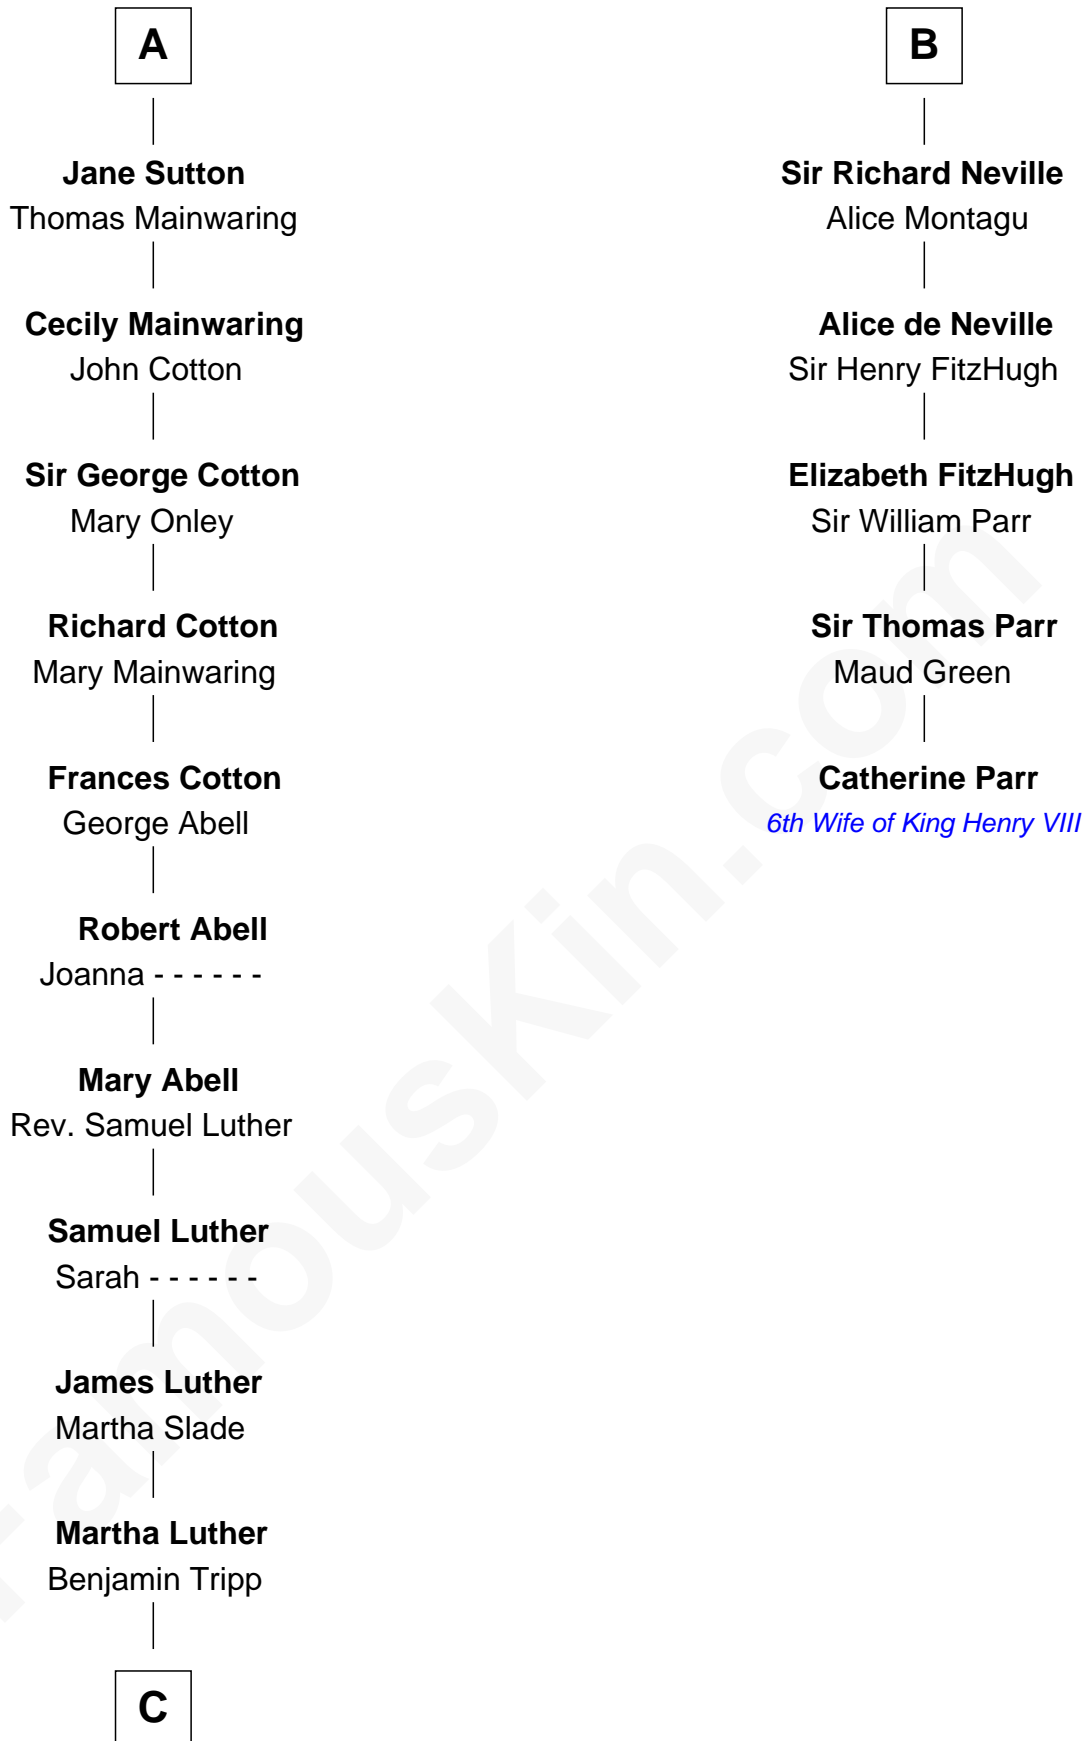

FamousKin.com Relationship Chart of

Lizzie Borden

Accused Murderess

11th cousin 10 times removed of

Catherine Parr

6th Wife of King Henry VIII

C

—
Susanna Tripp

John Vinnicum

—
Sarah L. Vinnicum

Joseph Morse

—
Anthony Morse

Rhoda Morrison

—
Sarah Anthony Morse

Andrew Jackson Borden

—
Lizzie Borden

Accused Murderess

FamousKin.com