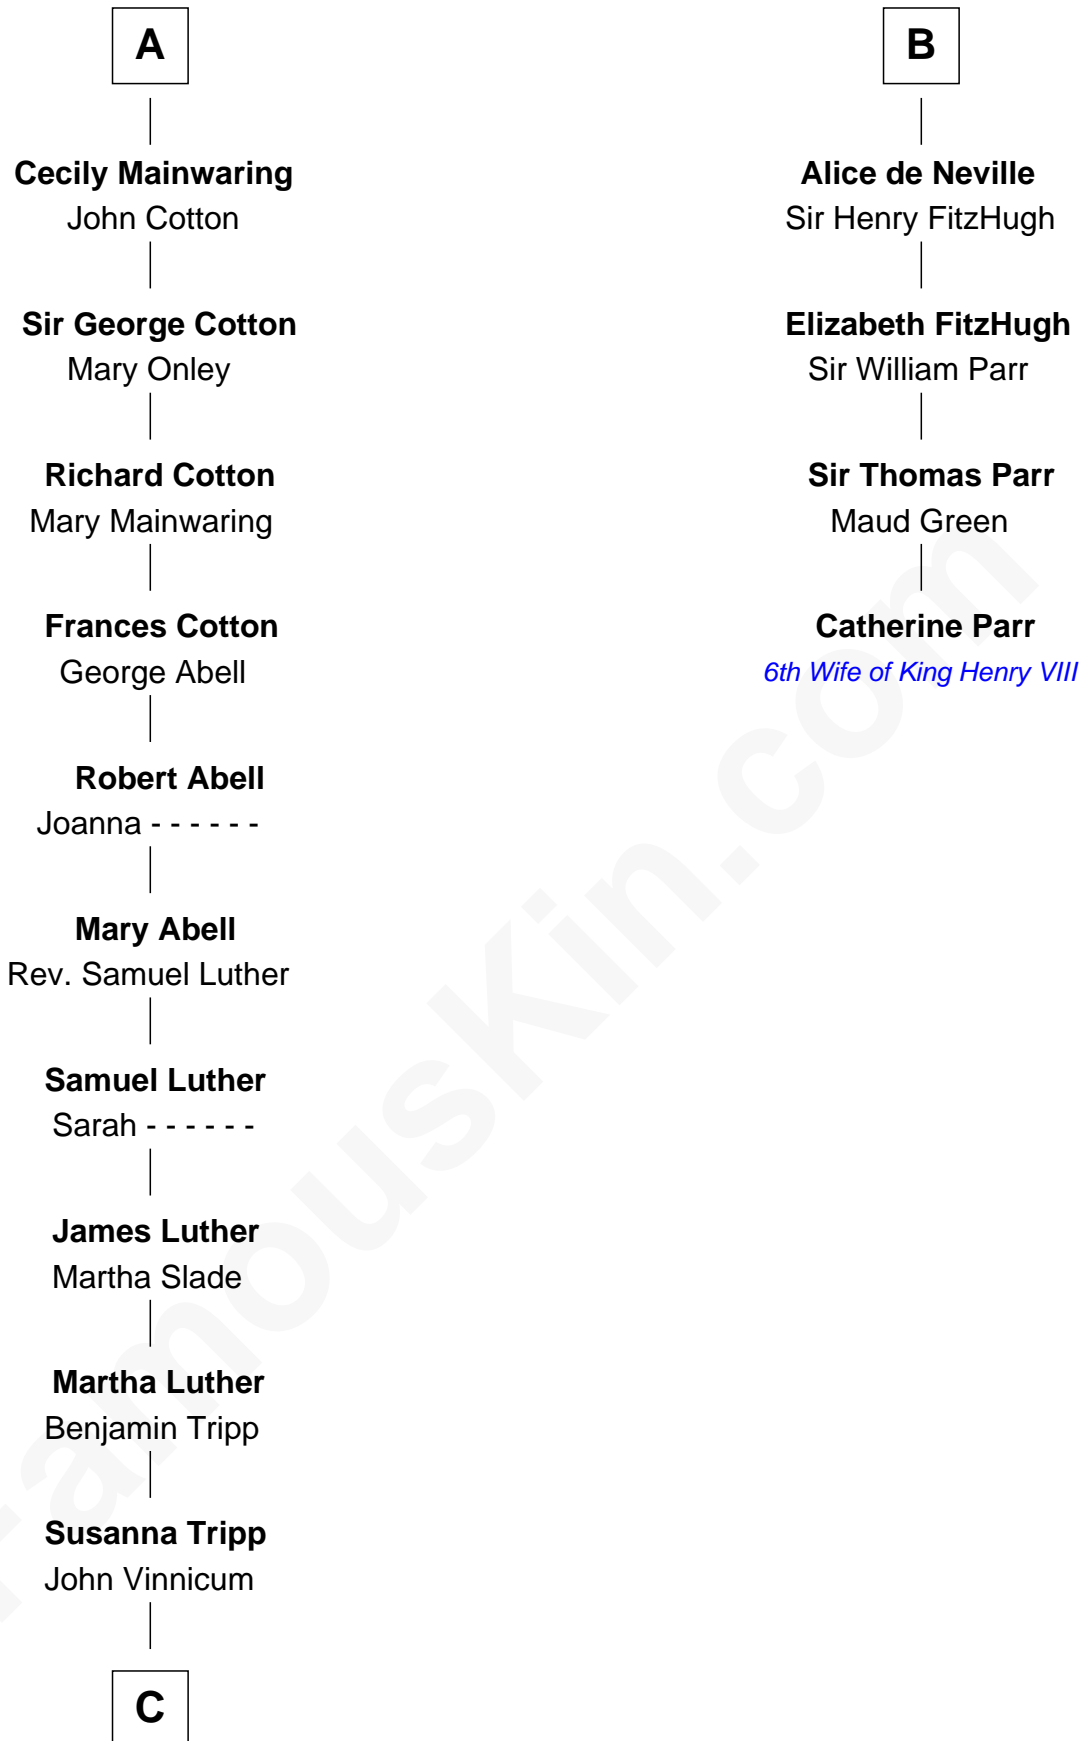

# FamousKin.com Relationship Chart of

**Lizzie Borden**

*Accused Murderess*

10th cousin 10 times removed of

**Catherine Parr**

*6th Wife of King Henry VIII*

**Sir Roger de Quincy**

Helen of Galloway

**Sir John Berkeley**

Elizabeth Betteshorne

**Elizabeth Berkeley**

Sir John Sutton

**Jane Sutton**

Thomas Mainwaring

**A**

**Ellen de Quincy**

Maude de Percy

**Sir Ralph Neville**

Joan Beaufort

**Sir Richard Neville**

Alice Montagu

**B**

**C**

—  
**Sarah L. Vinnicum**

Joseph Morse

—  
**Anthony Morse**

Rhoda Morrison

—  
**Sarah Anthony Morse**

Andrew Jackson Borden

—  
**Lizzie Borden**

*Accused Murderess*

FamousKin.com