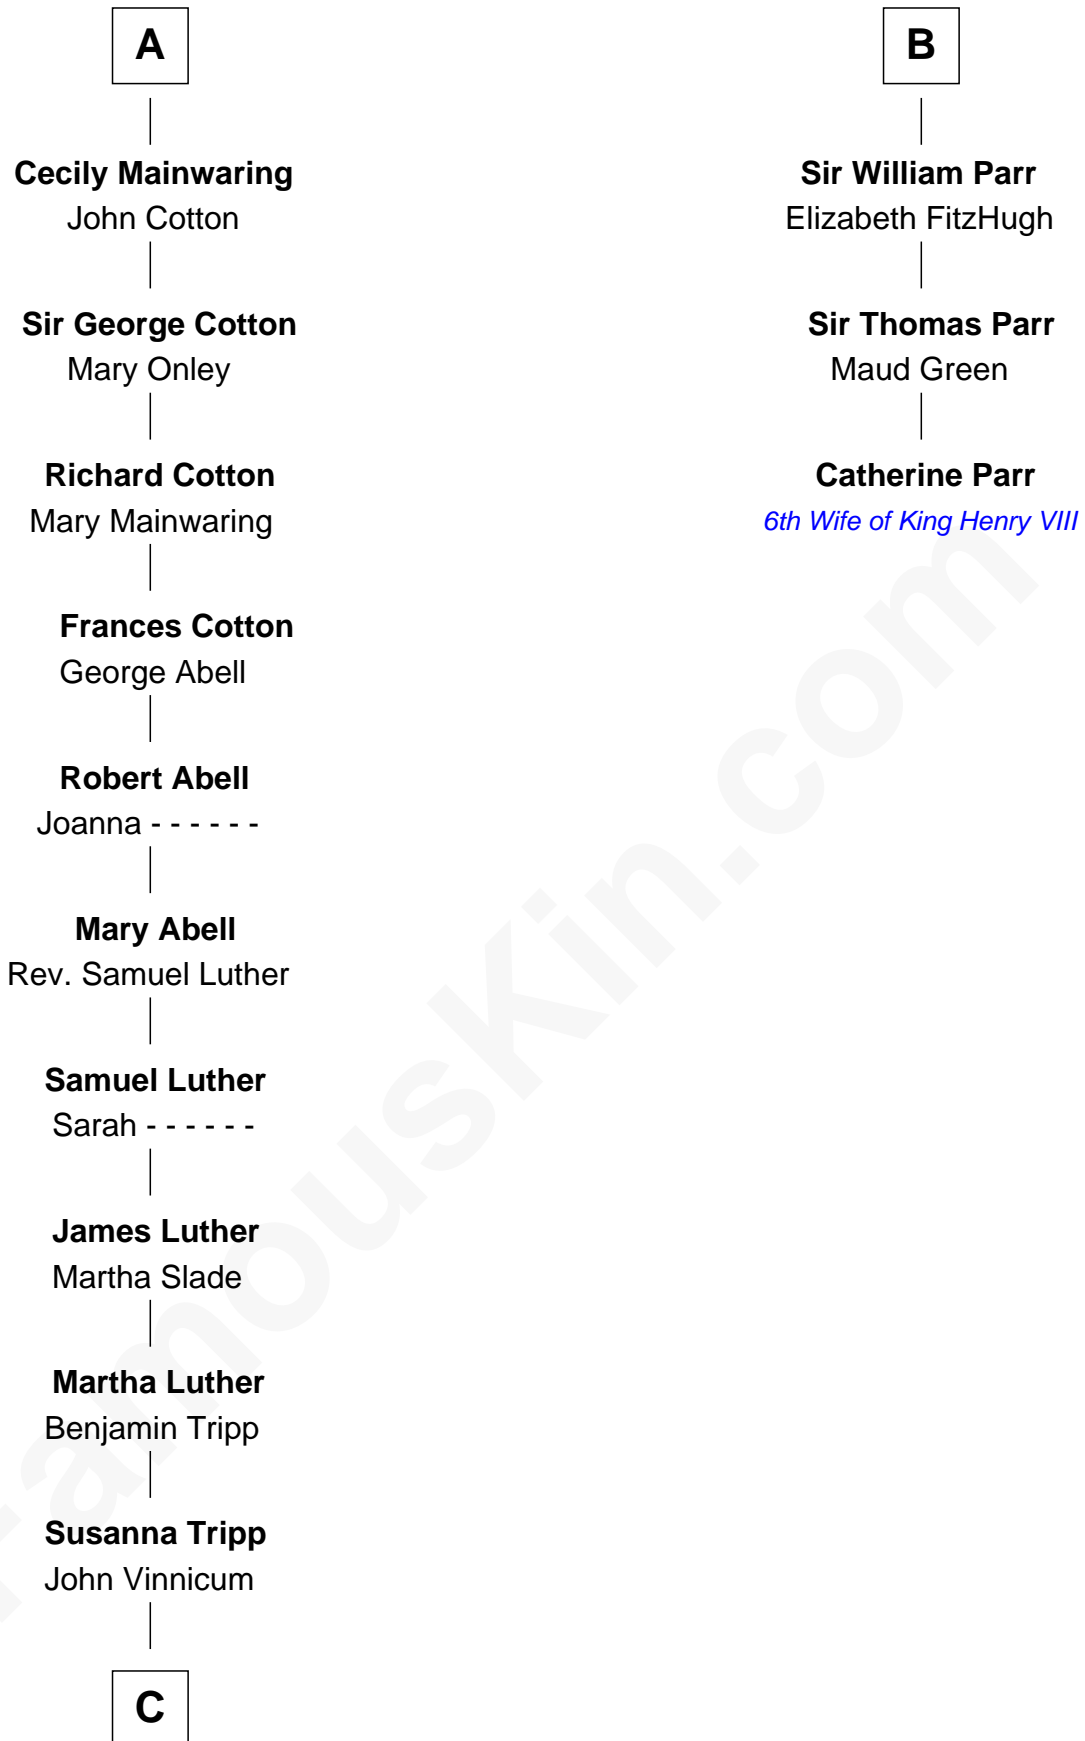

FamousKin.com Relationship Chart of

Lizzie Borden

Accused Murderess

9th cousin 11 times removed of

Catherine Parr

6th Wife of King Henry VIII

William de Braiose

Eva Marshal

Eve de Braiose
Sir William de Cantilupe

Milicent de Cantilupe
Eudo la Zouche

Eve la Zouche
Sir Maurice de Berkeley

Thomas de Berkeley
Katherine de Clyvedon

Sir John Berkeley
Elizabeth Betteshorne

Elizabeth Berkeley
Sir John Sutton

Jane Sutton
Thomas Mainwaring

A

Eleanor de Braiose
Sir Humphrey de Bohun

Margery de Bohun
Sir Thebaud de Verdun

Sir Thebaud de Verdun
Maud Mortimer

Margery de Verdun
Sir John Crophull

Thomas Crophull
Sybil Delabere

Agnes Crophull
John Parr

Sir Thomas Parr
Alice Tunstall

B

C

—
Sarah L. Vinnicum

Joseph Morse

—
Anthony Morse

Rhoda Morrison