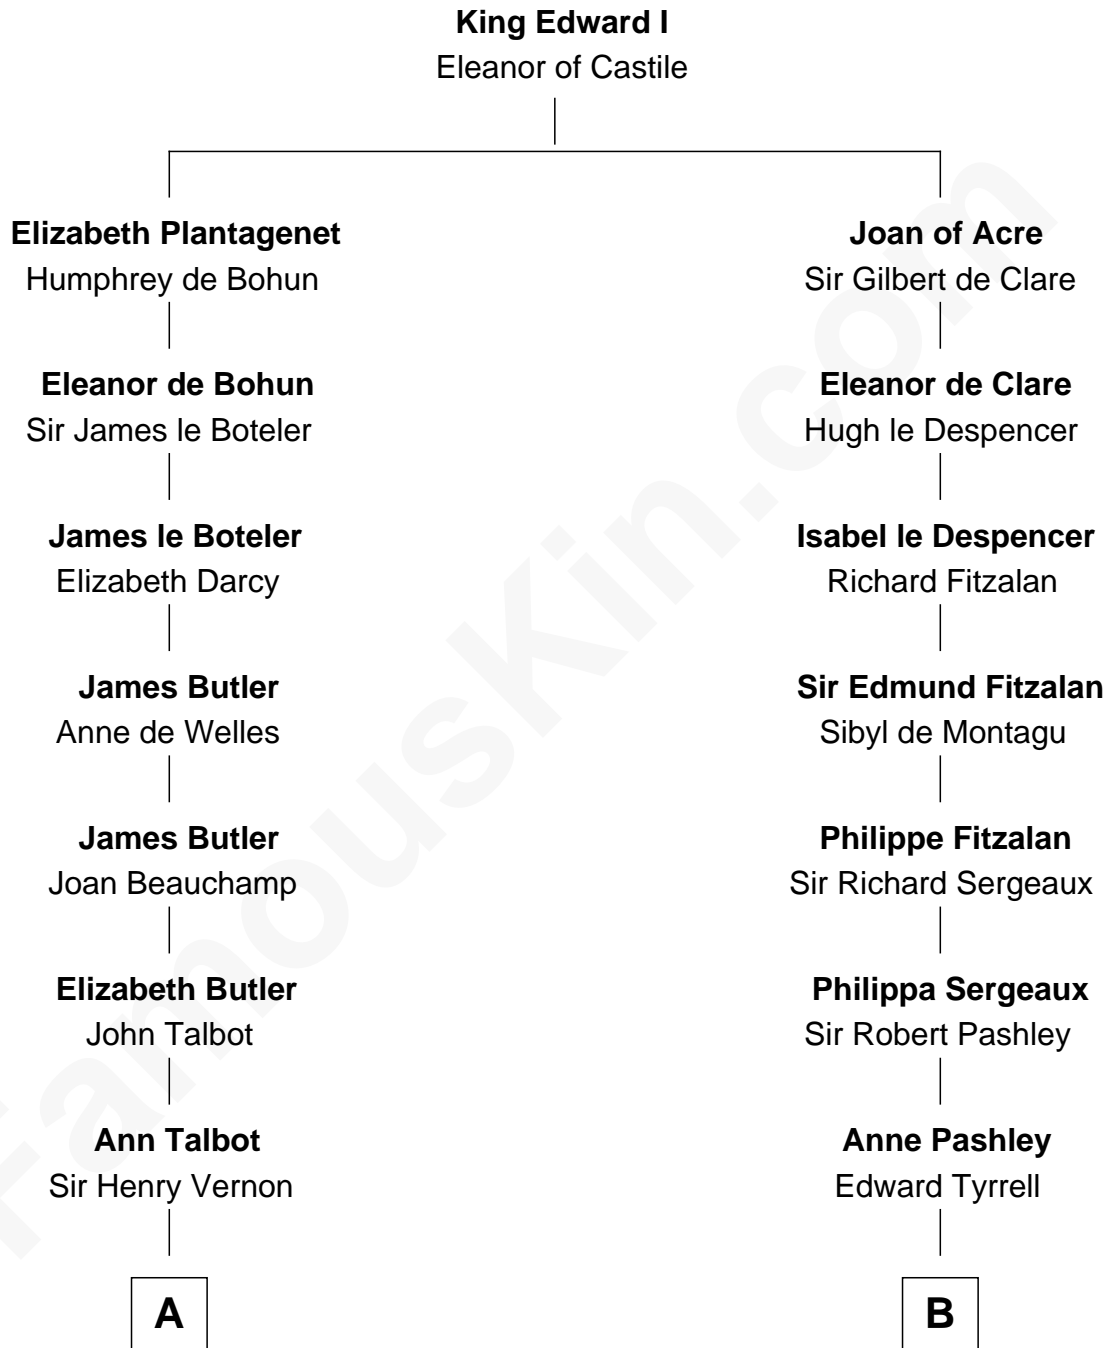

# FamousKin.com Relationship Chart of

**Lizzie Borden**

*Accused Murderess*

20th cousin 1 time removed of

**General James Longstreet**

*Confederate Army - U.S. Civil War*

**C**

**Susanna Tripp**  
John Vinnicum

**Sarah L. Vinnicum**  
Joseph Morse

**Anthony Morse**  
Rhoda Morrison

**Sarah Anthony Morse**  
Andrew Jackson Borden

**Lizzie Borden**  
*Accused Murderess*

**D**

**Deliverance Coward**  
James FitzRandolph