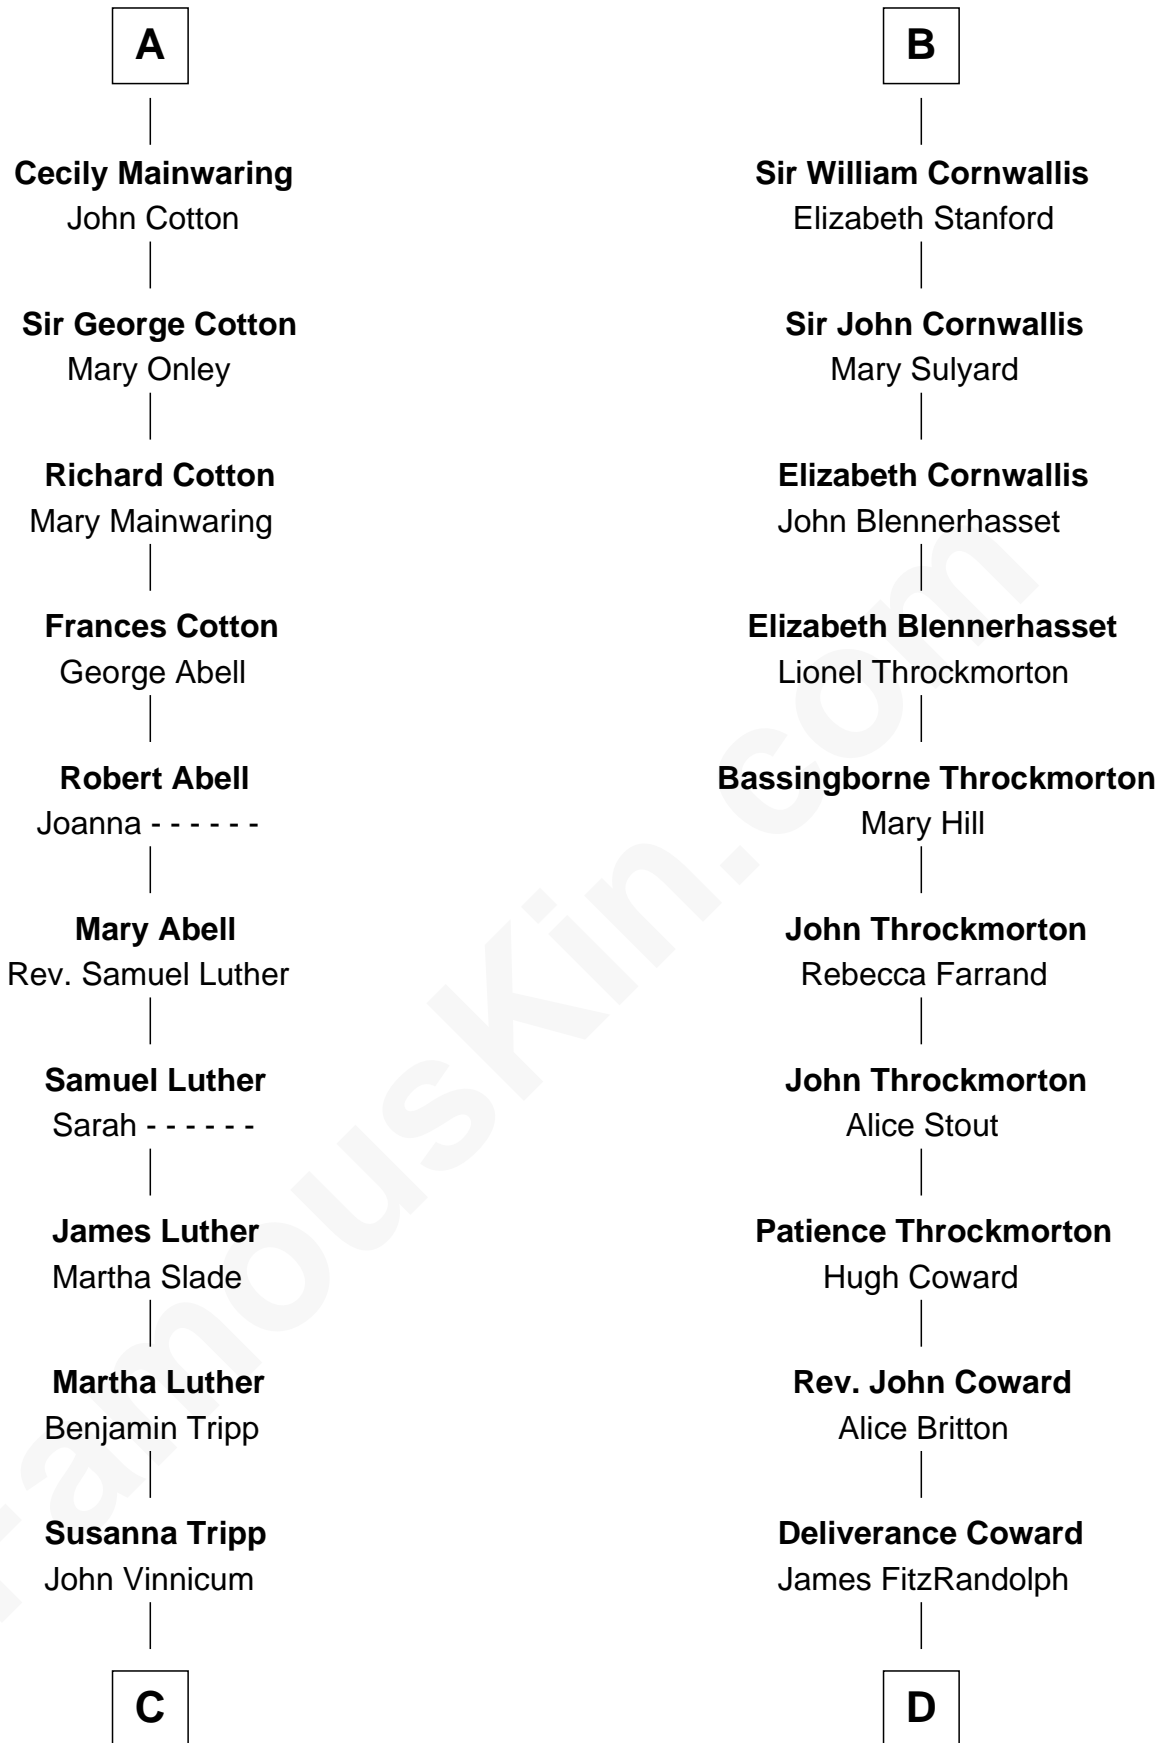

FamousKin.com Relationship Chart of

Lizzie Borden

Accused Murderess

19th cousin 1 time removed of

General James Longstreet

Confederate Army - U.S. Civil War

FamousKin.com