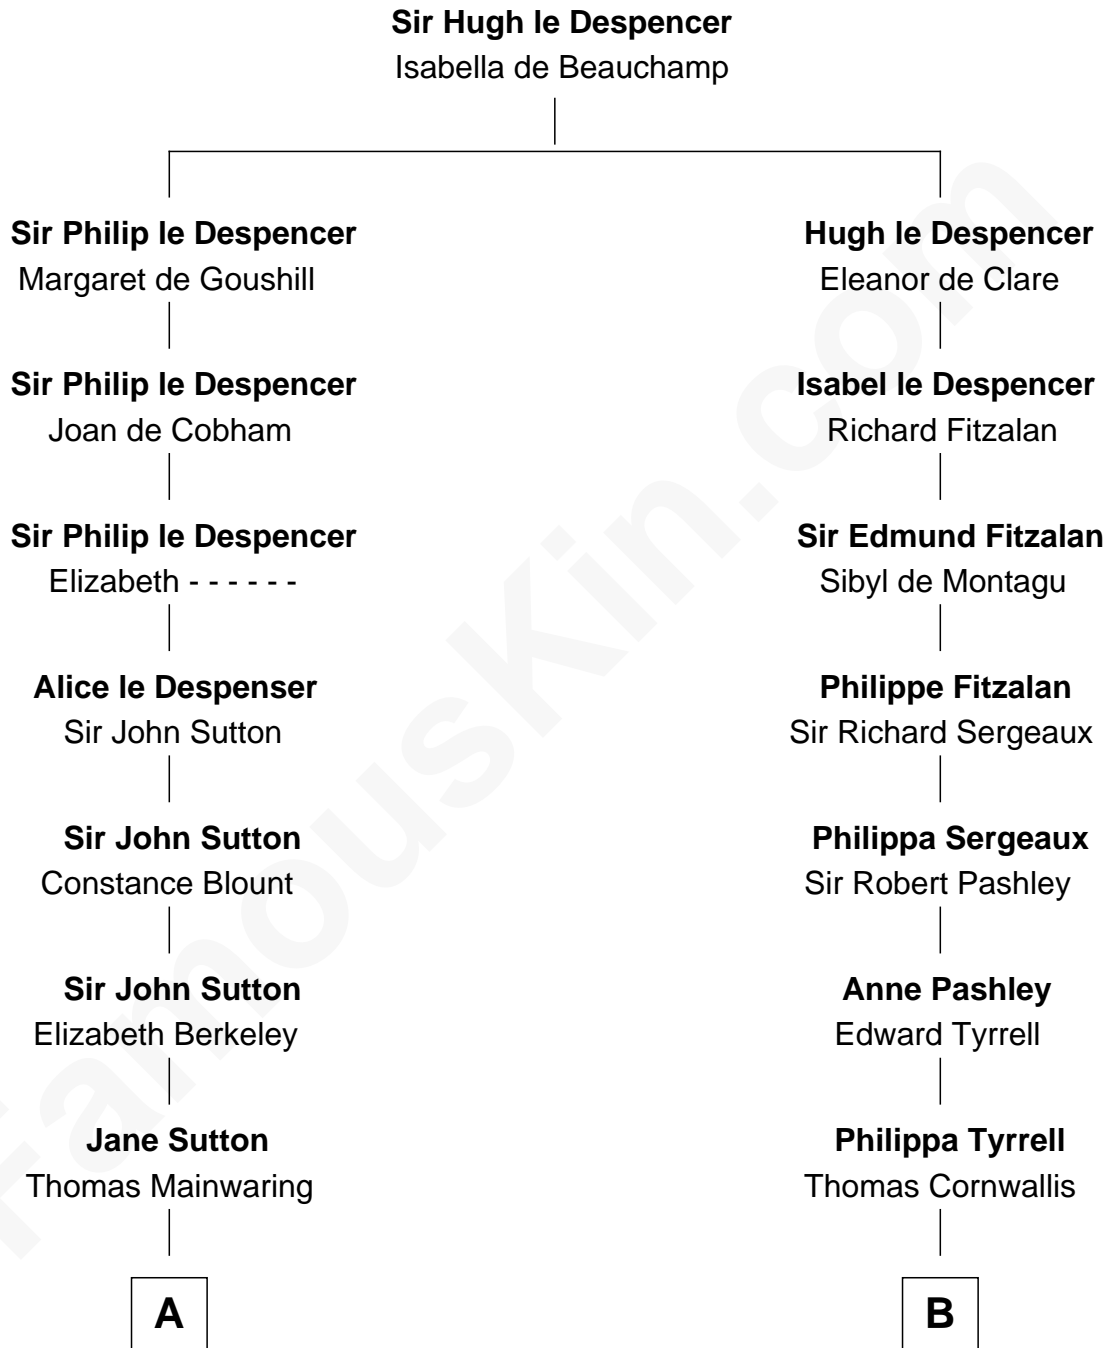

FamousKin.com Relationship Chart of

Lizzie Borden

Accused Murderess

19th cousin 1 time removed of

General James Longstreet

Confederate Army - U.S. Civil War

FamousKin.com