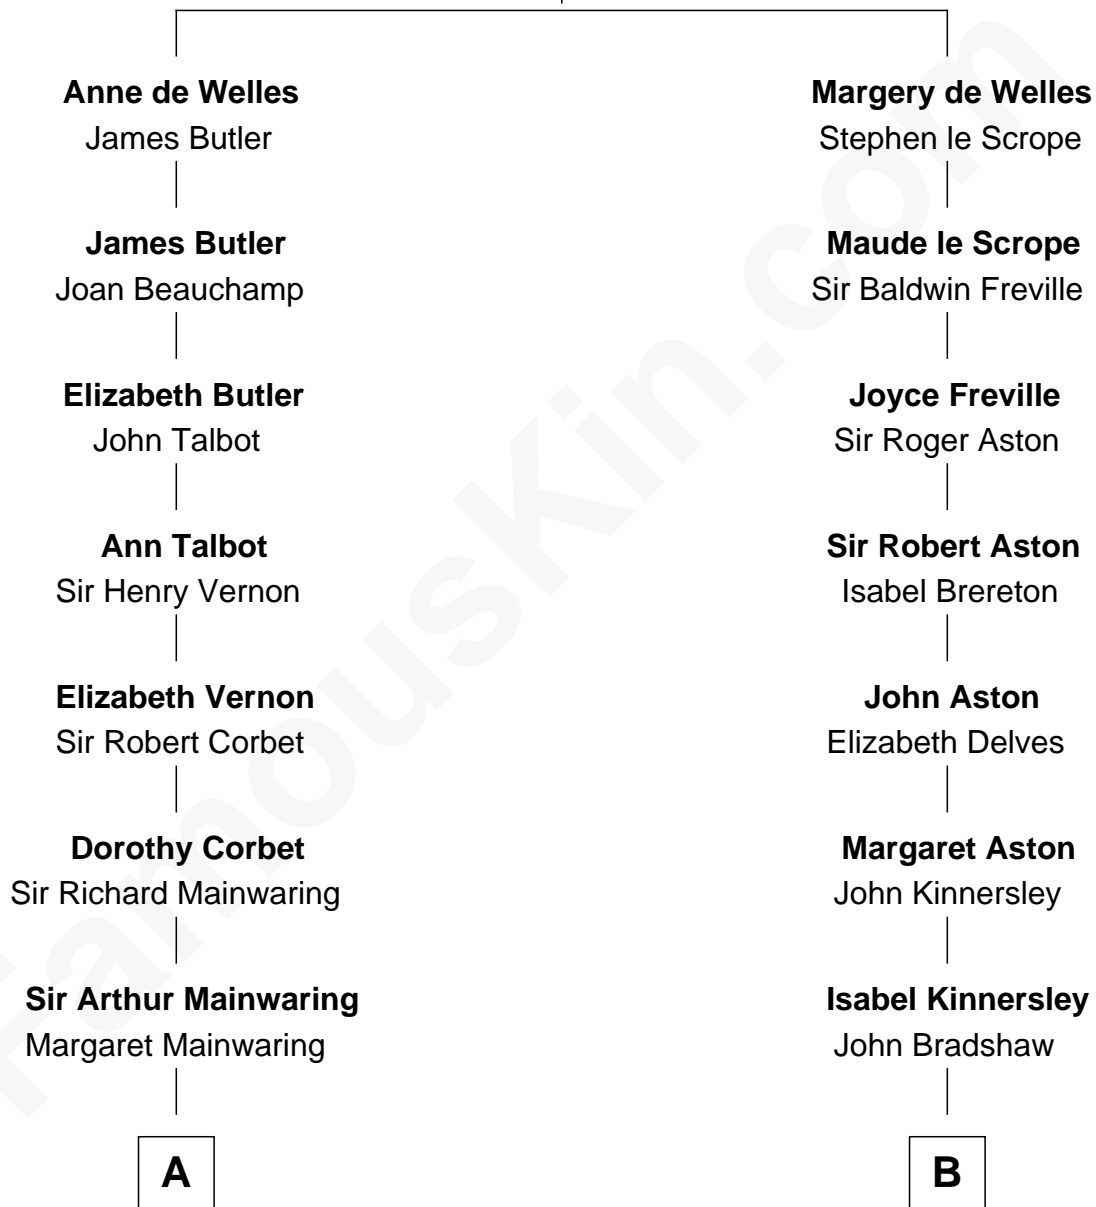

FamousKin.com Relationship Chart of

Lizzie Borden

Accused Murderess

17th cousin 1 time removed of

General James Longstreet

Confederate Army - U.S. Civil War

John de Welles

Maud de Roos

C

—
Sarah Anthony Morse
Andrew Jackson Borden

—
Lizzie Borden
Accused Murderess

FamousKin.com