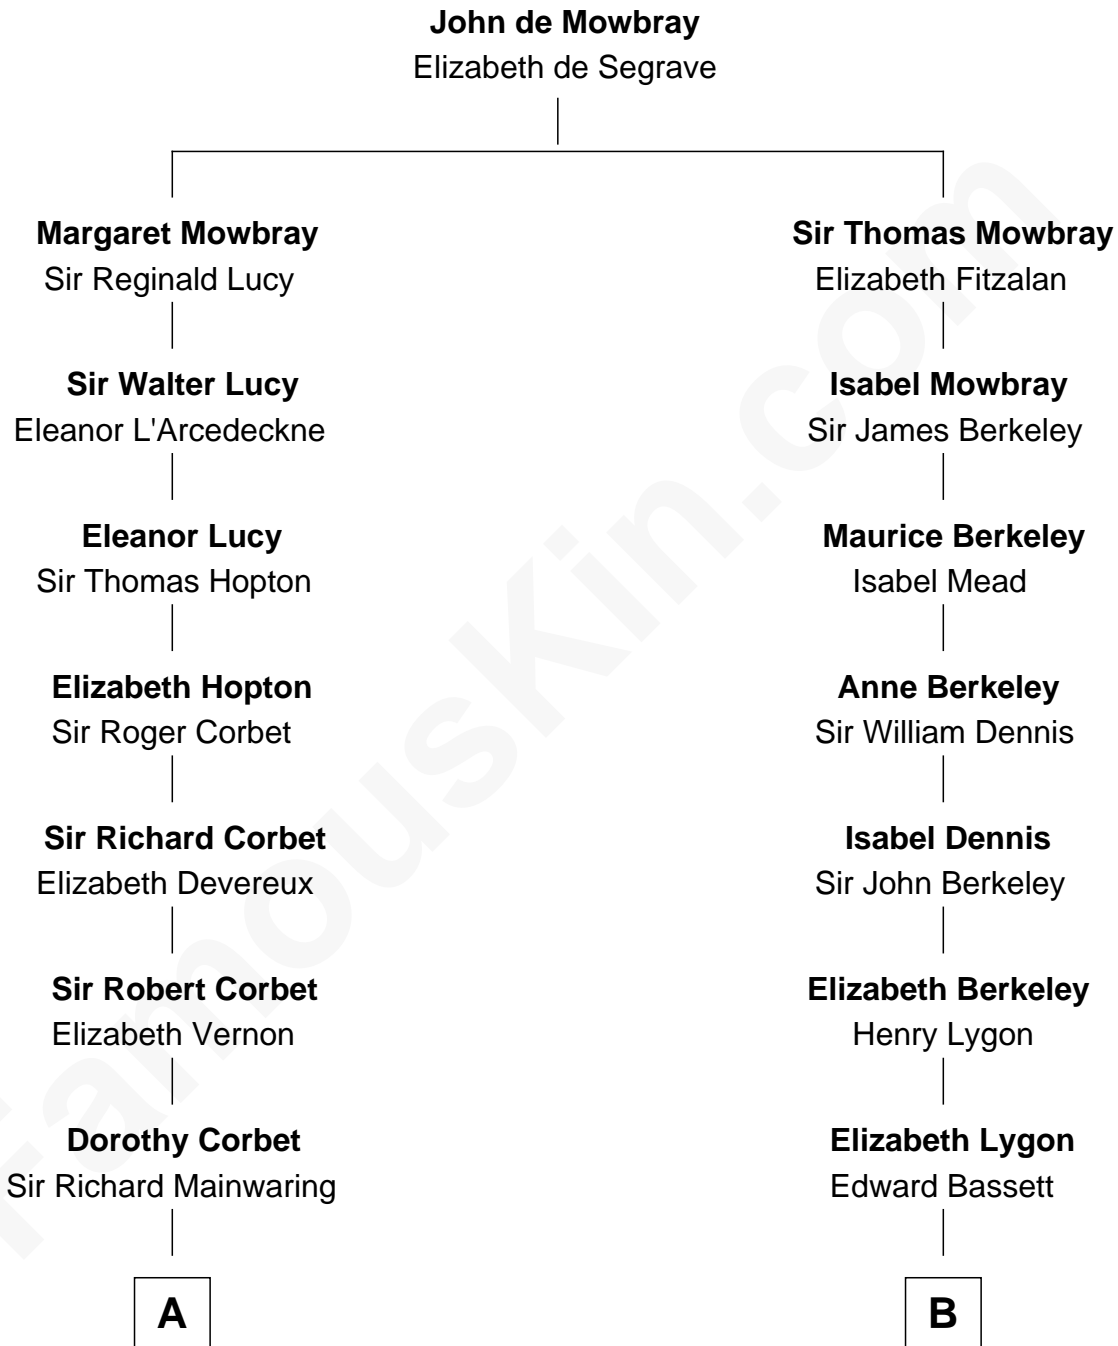

FamousKin.com Relationship Chart of

Lizzie Borden

Accused Murderess

17th cousin 2 times removed of

John Kerry

68th U.S. Secretary of State

C

—
Anthony Morse

Rhoda Morrison

—
Sarah Anthony Morse

Andrew Jackson Borden

—
Lizzie Borden

Accused Murderess

FamousKin.com