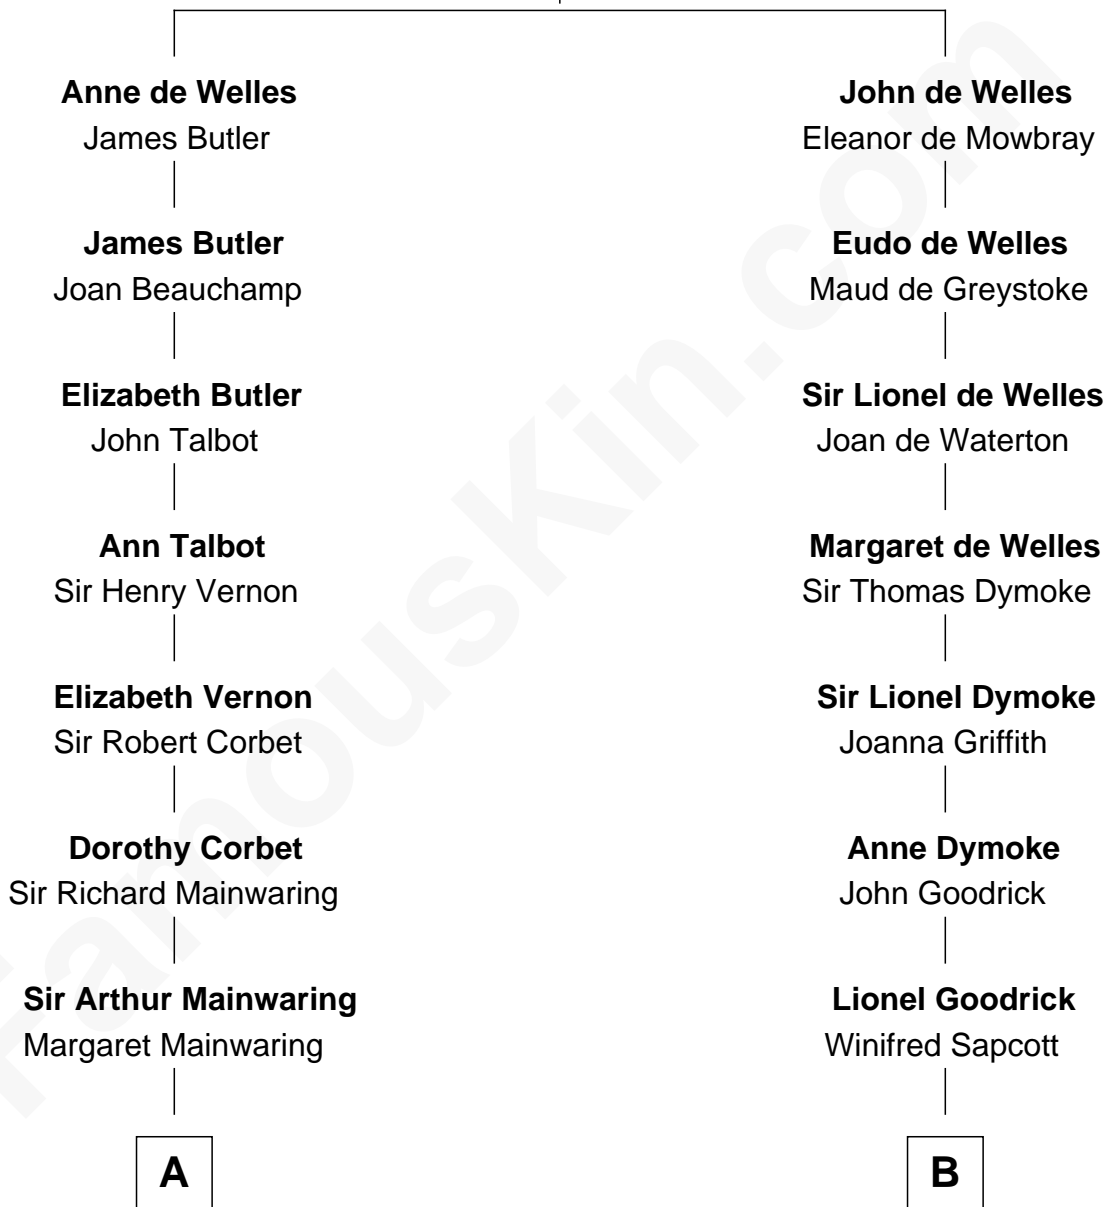

# FamousKin.com Relationship Chart of

**Lizzie Borden**

*Accused Murderess*

18th cousin 1 time removed of

**Lucille Ball**

*TV Actress - "I Love Lucy"*

**John de Welles**

Maud de Roos

**C**

**Sarah Anthony Morse**  
Andrew Jackson Borden

**Lizzie Borden**  
*Accused Murderess*

**D**

**Nellie Rebecca Durrell**  
Jasper Clinton Ball

**Henry Durrell Ball**  
Desiree Evelyn Hunt

**Lucille Ball**  
*TV Actress - "I Love Lucy"*