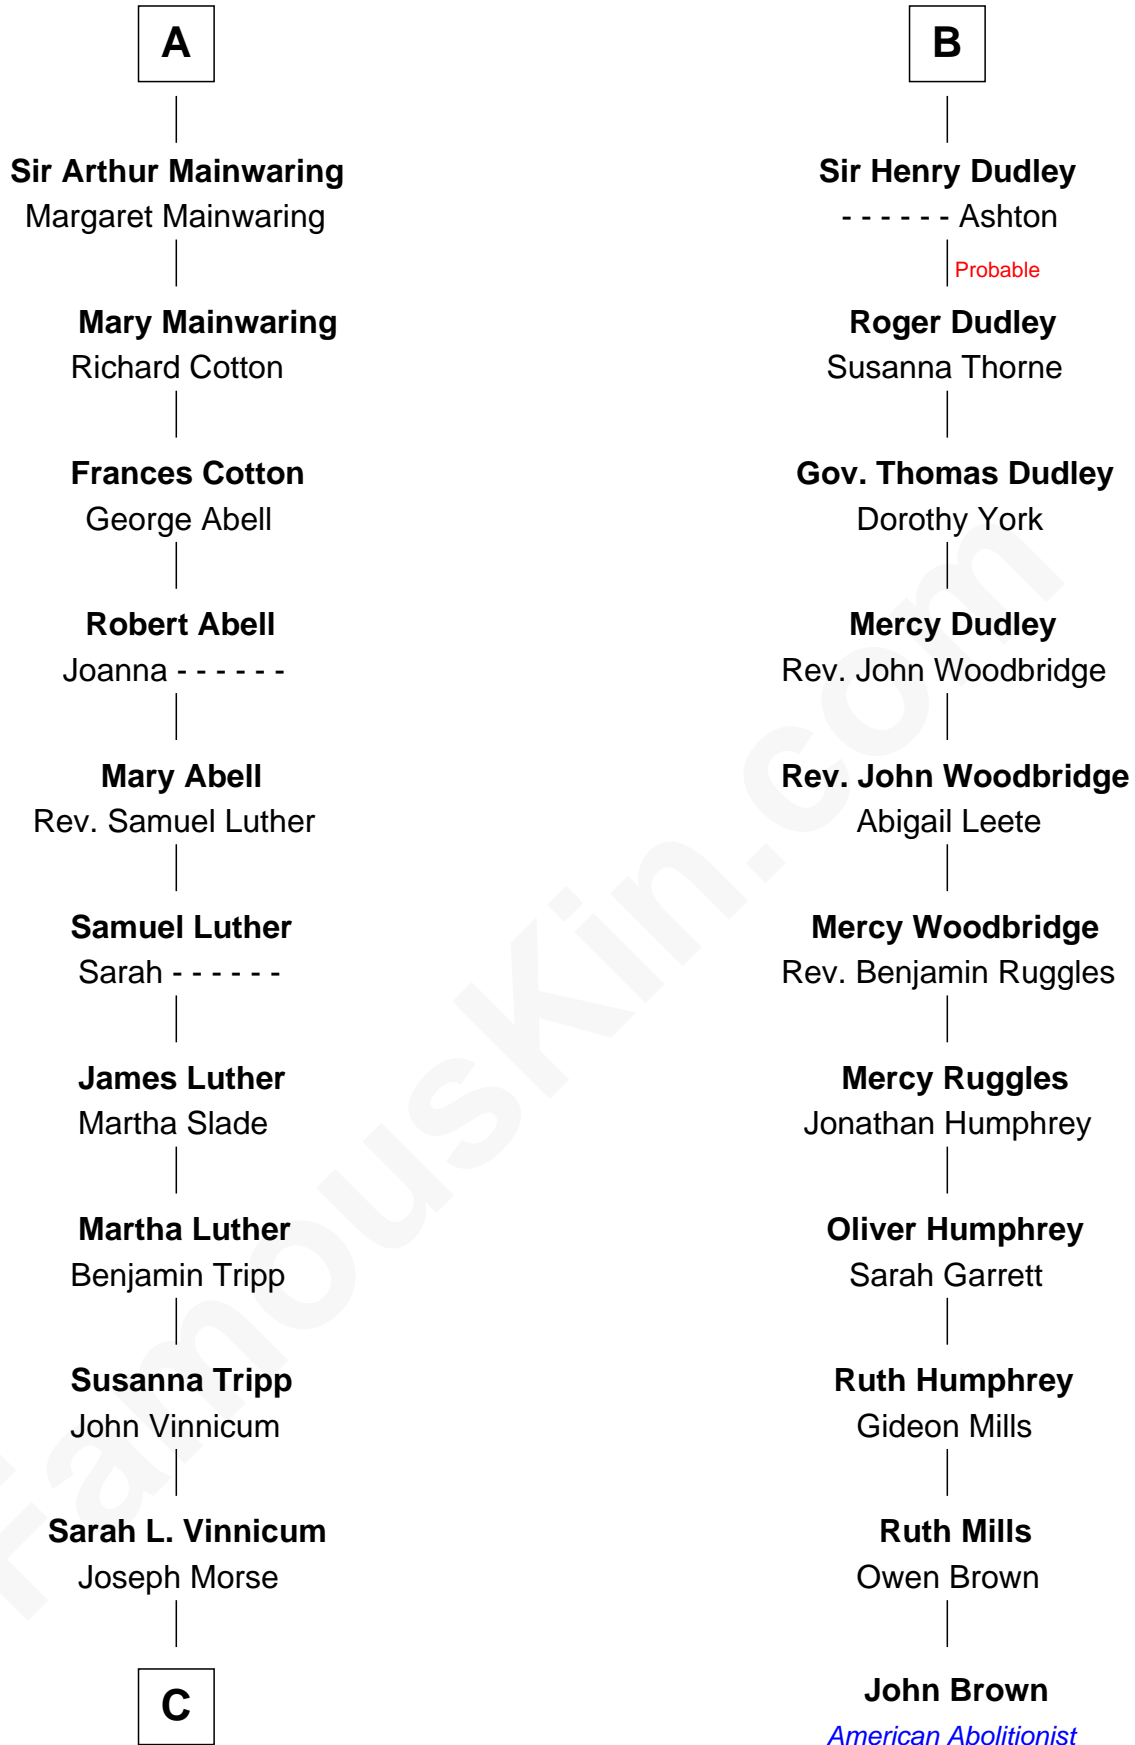

FamousKin.com Relationship Chart of

Lizzie Borden

Accused Murderess

17th cousin 2 times removed of

John Brown

American Abolitionist

Sir William de Ros
Margery de Badlesmere

C

—
Anthony Morse

Rhoda Morrison

—
Sarah Anthony Morse

Andrew Jackson Borden

—
Lizzie Borden

Accused Murderess

FamousKin.com