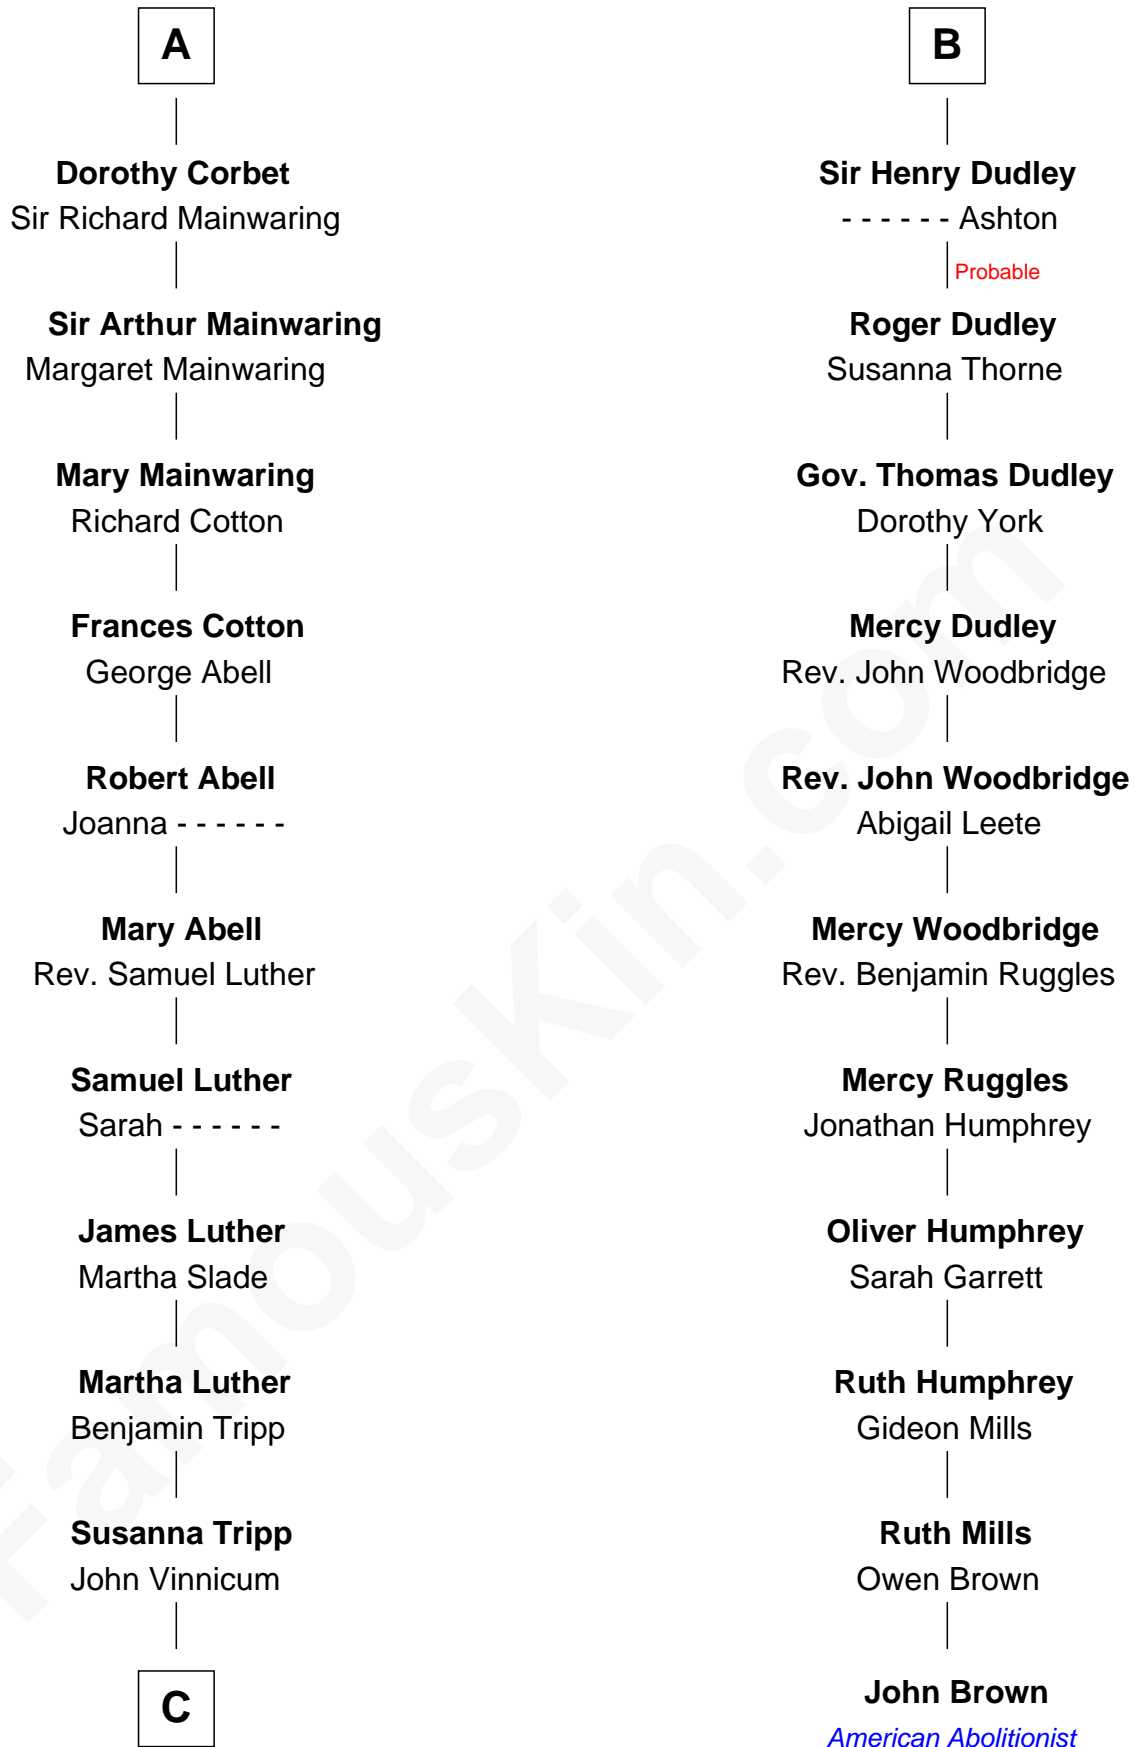

FamousKin.com Relationship Chart of

Lizzie Borden

Accused Murderess

17th cousin 3 times removed of

John Brown

American Abolitionist

Ralph de Stafford

Margaret de Audley

Elizabeth de Stafford

John de Ferrers

Robert de Ferrers

Margaret Despencer

Sir Edmund Ferrers

Ellen Roche

Sir William Ferrers

Elizabeth Belknap

Thomas de Ros

Margaret de Ros

Sir Reynold Grey

Margaret Grey

Sir William Bonville

William Bonville

Elizabeth Harington

William Bonville

Katherine Neville

Cecily Bonville

Thomas Grey

Cecily Grey

Sir John Sutton

B

FamousKin.com