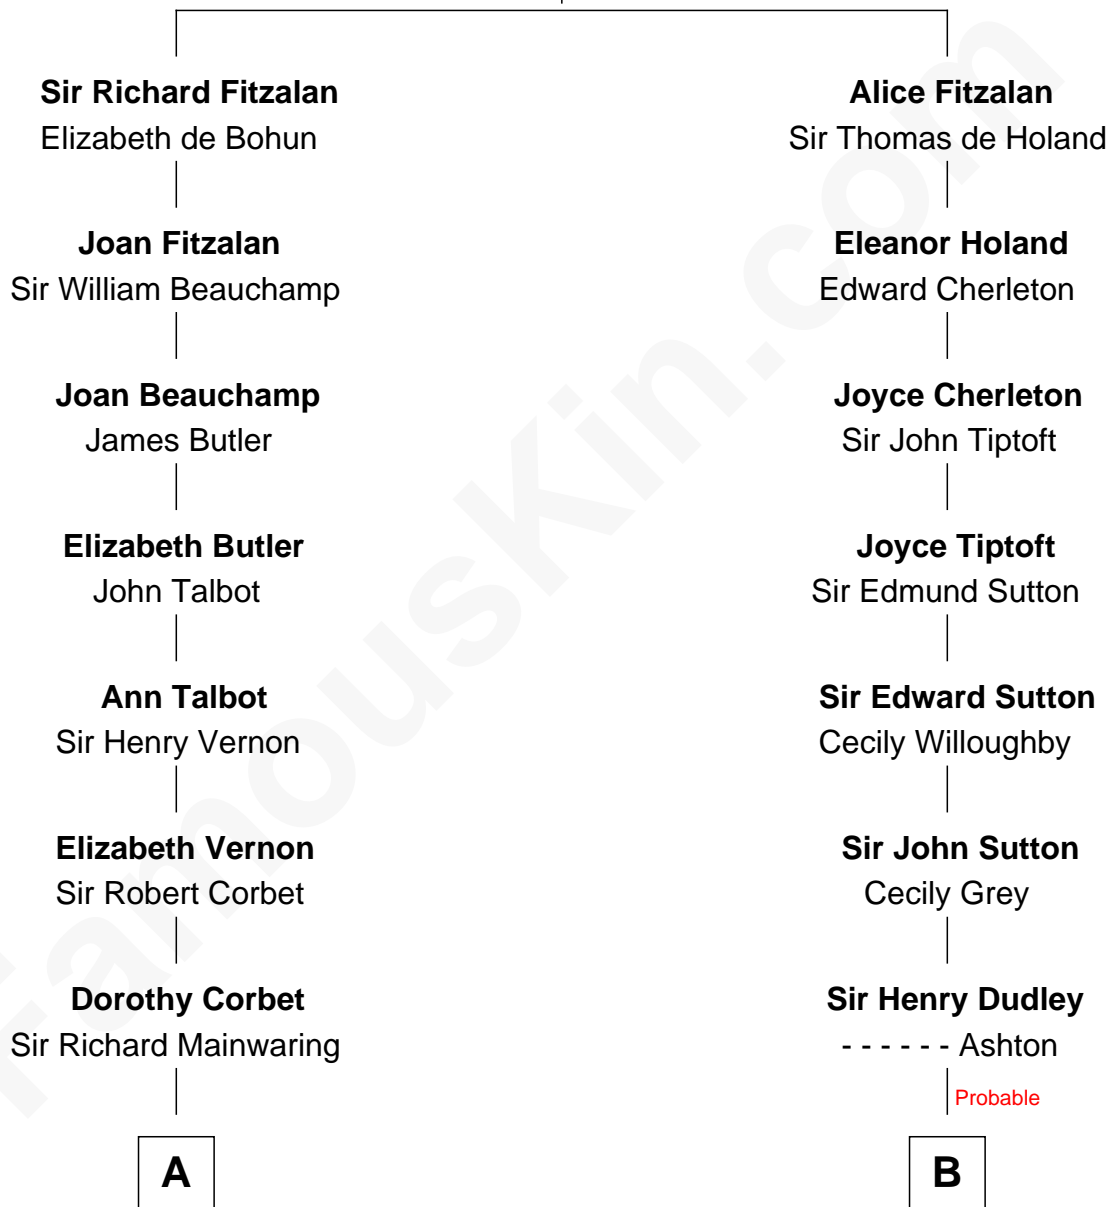

FamousKin.com Relationship Chart of

Lizzie Borden

Accused Murderess

16th cousin 3 times removed of

John Brown

American Abolitionist

Richard Fitzalan
Eleanor Plantagenet

C

—
Anthony Morse

Rhoda Morrison

—
Sarah Anthony Morse

Andrew Jackson Borden

—
Lizzie Borden

Accused Murderess

FamousKin.com