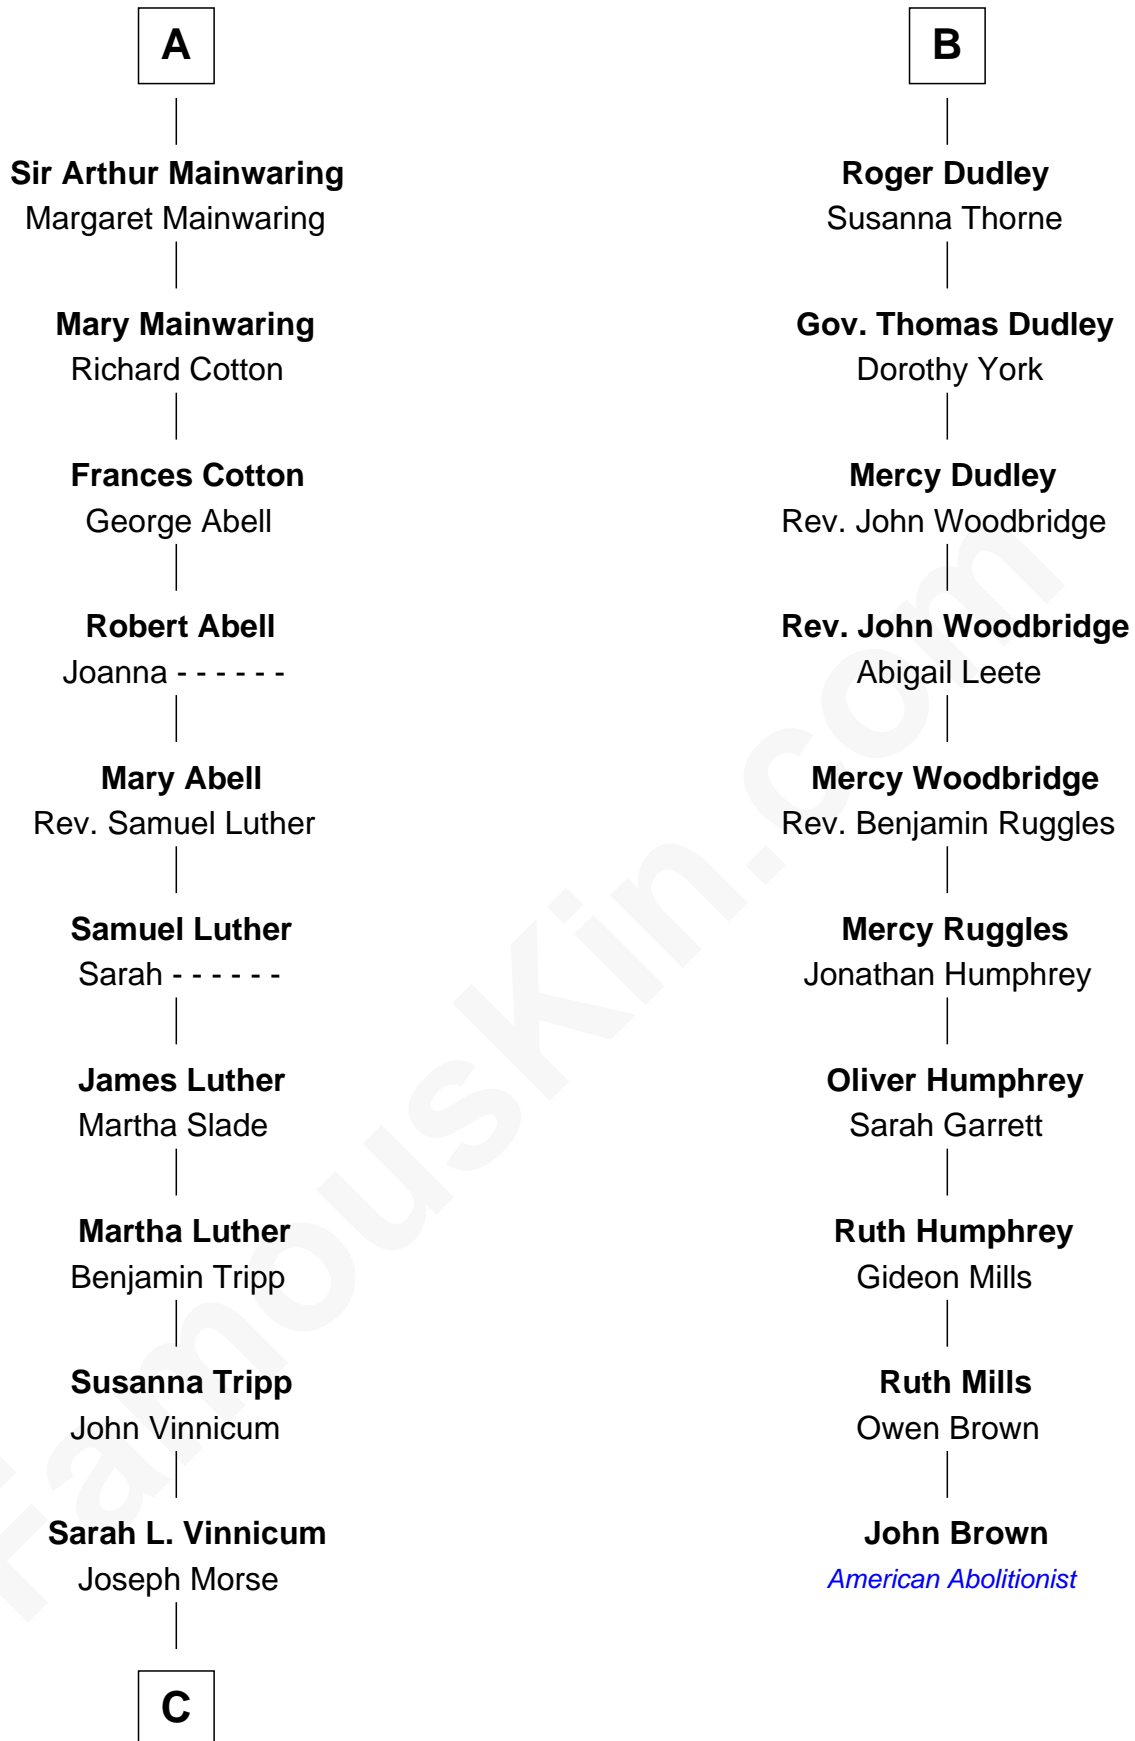

FamousKin.com Relationship Chart of

Lizzie Borden

Accused Murderess

16th cousin 3 times removed of

John Brown

American Abolitionist

Richard Fitzalan
Eleanor Plantagenet

C

—
Anthony Morse

Rhoda Morrison

—
Sarah Anthony Morse

Andrew Jackson Borden

—
Lizzie Borden

Accused Murderess

FamousKin.com