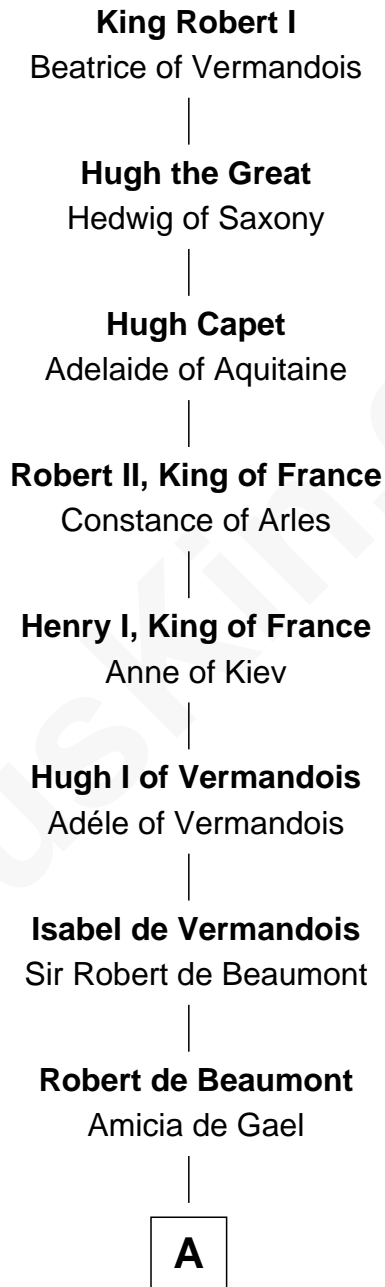

# FamousKin.com Relationship Chart of

**Lizzie Borden**

*Accused Murderess*

29th Great-granddaughter of

**King Robert I**

*King of France*

**A**

**Robert de Beaumont**  
Petronella de Grantmesnil

**Margaret de Beaumont**  
Sir Saher IV de Quincy

**Sir Roger de Quincy**  
Helen of Galloway

**Margaret de Quincy**  
Sir William de Ferrers

**Joan de Ferrers**  
Sir Thomas de Berkeley

**Sir Maurice de Berkeley**  
Eve la Zouche