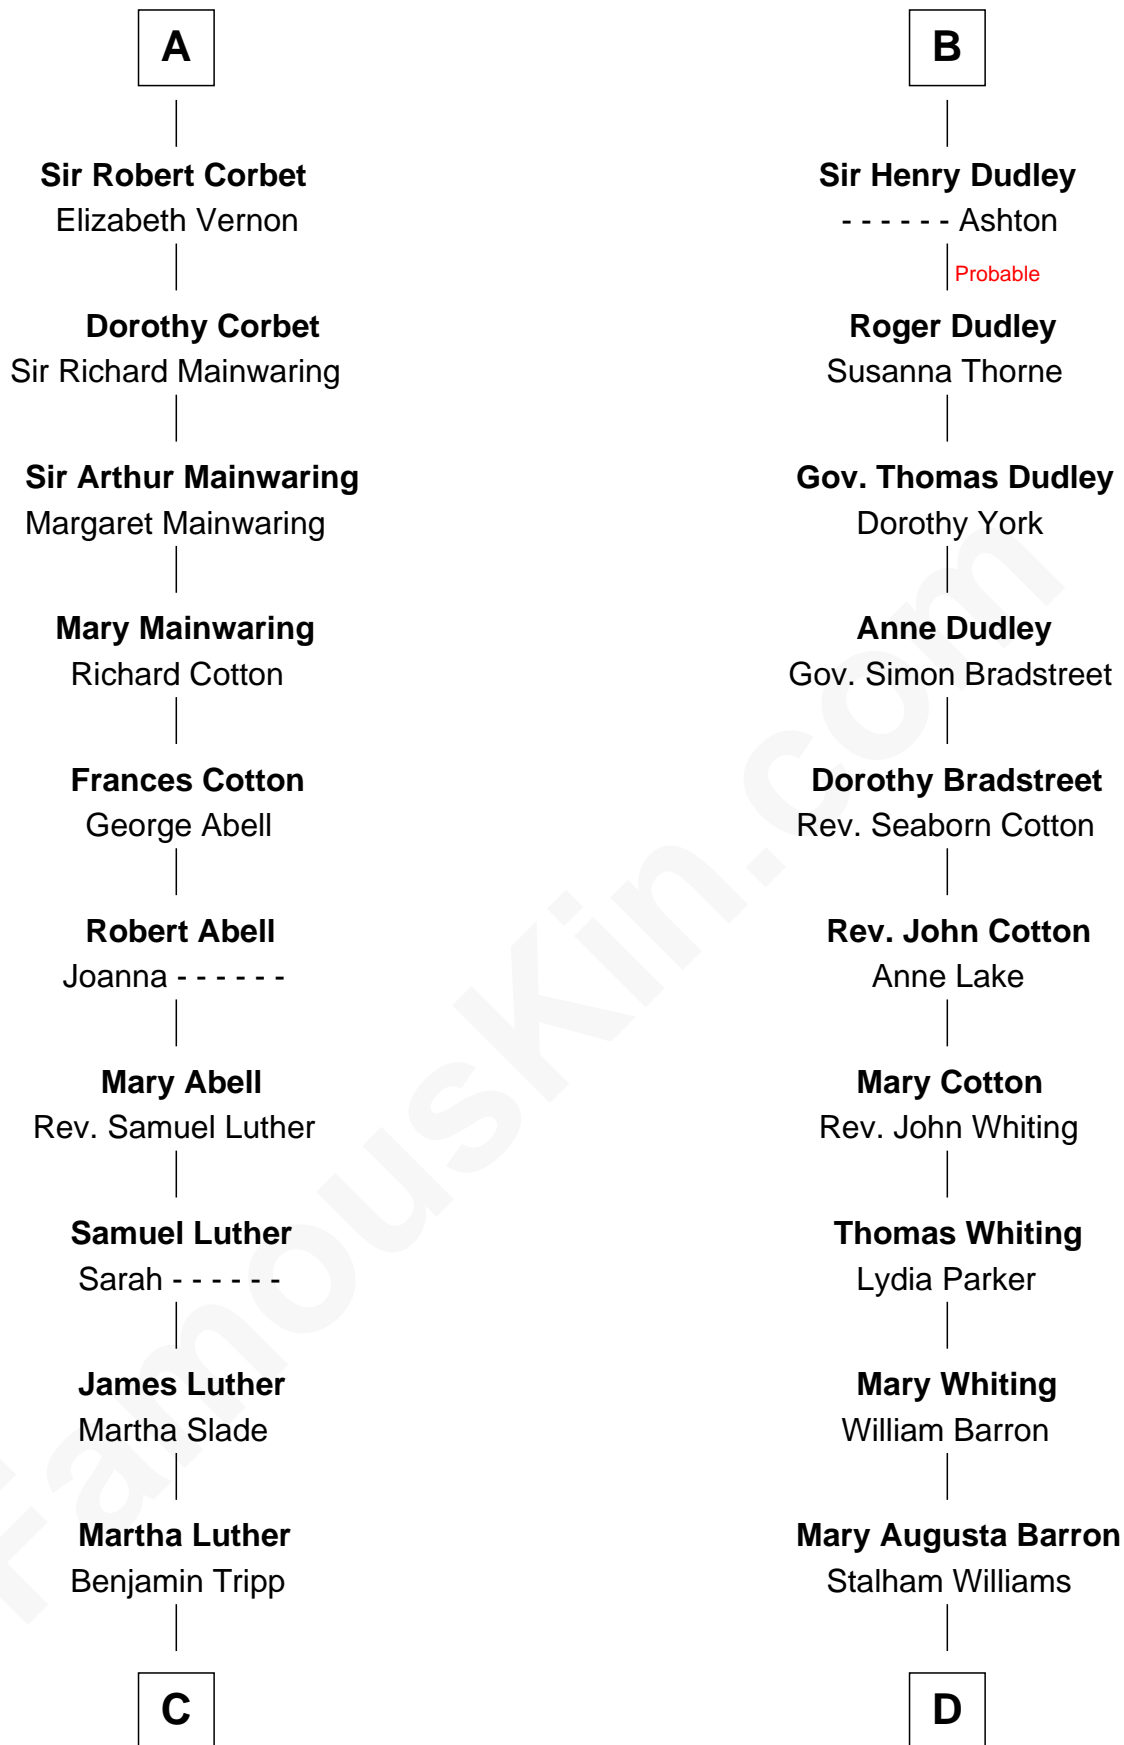

FamousKin.com Relationship Chart of

Lizzie Borden

Accused Murderess

19th cousin 2 times removed of

James Sherman

27th U.S. Vice-President

C

Susanna Tripp
John Vinnicum

Sarah L. Vinnicum
Joseph Morse

Anthony Morse
Rhoda Morrison

Sarah Anthony Morse
Andrew Jackson Borden

Lizzie Borden
Accused Murderess

D

Frances Lucretia Williams
Richard Winslow Sherman

Mary Frances Sherman
Richard Updike Sherman