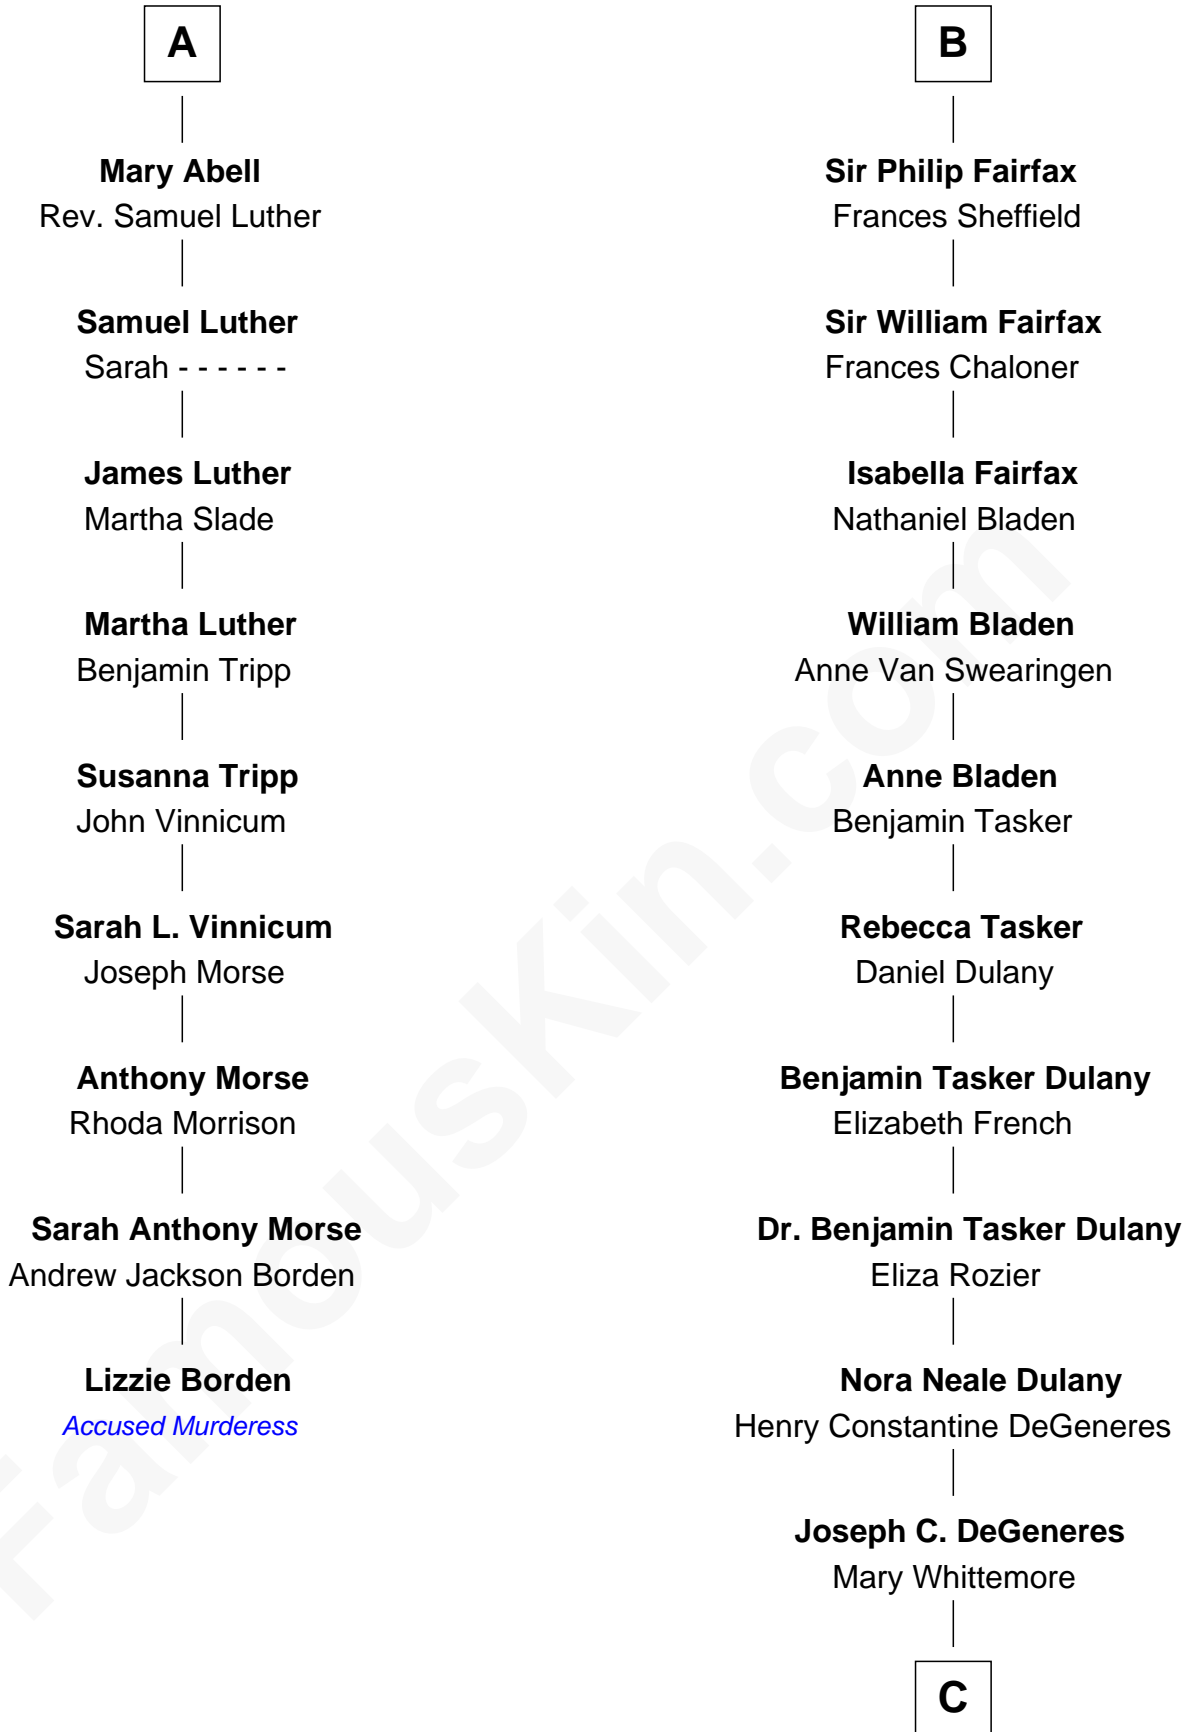

FamousKin.com Relationship Chart of

Lizzie Borden

Accused Murderess

15th cousin 5 times removed of

Ellen DeGeneres

Comedienne and TV Personality

C

Alfred George DeGeneres