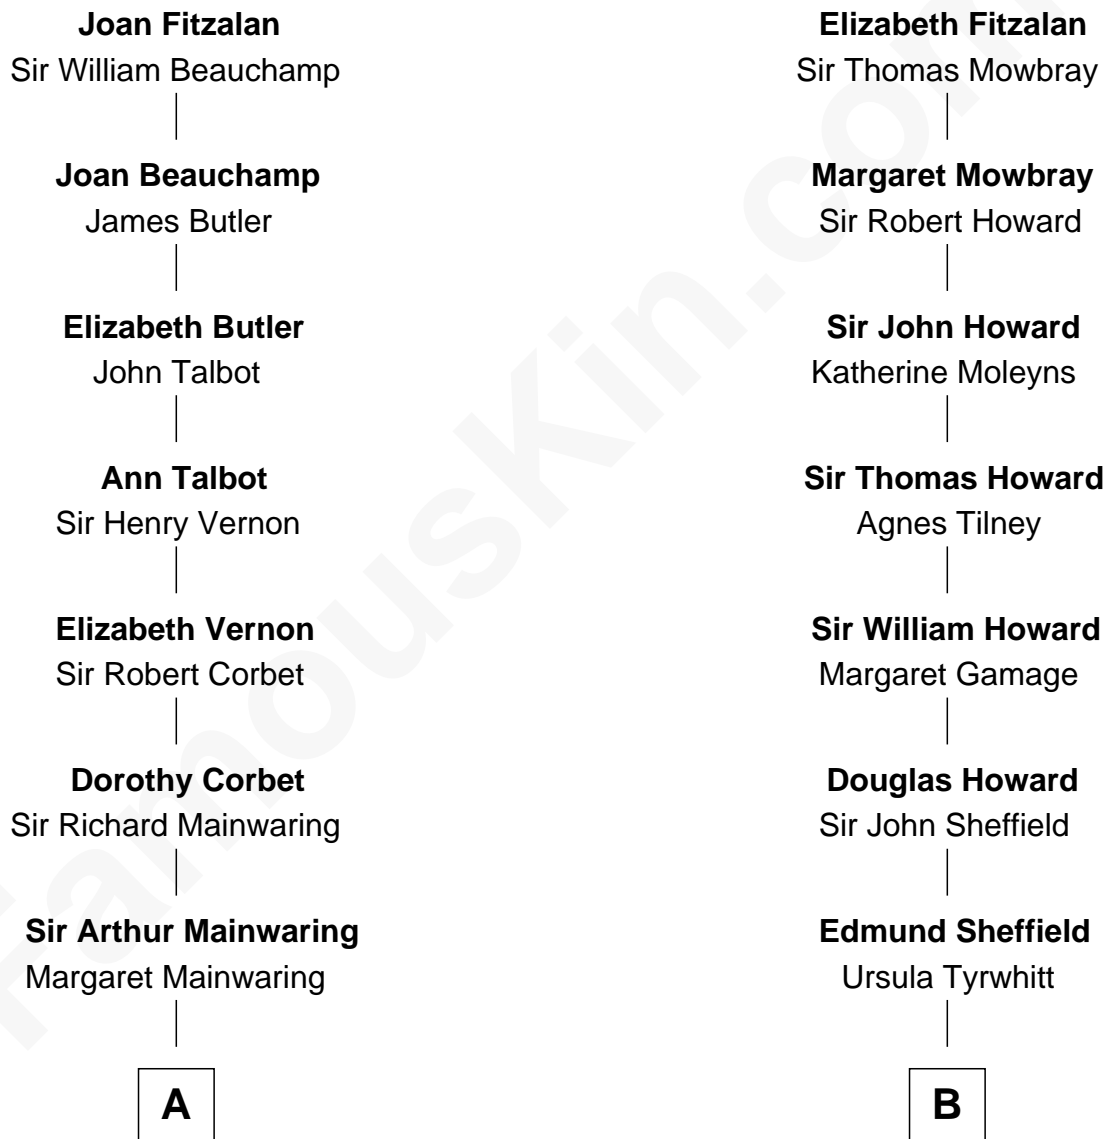

FamousKin.com Relationship Chart of

Lizzie Borden

Accused Murderess

18th cousin 2 times removed of

Ellen DeGeneres

Comedienne and TV Personality

Sir Richard Fitzalan

Elizabeth de Bohun

C

Sarah Anthony Morse
Andrew Jackson Borden

Lizzie Borden
Accused Murderess

D

Alfred George DeGeneres
Julia E. Billiu

Elliot Everett DeGeneres
Ruth Elodie Martin

Elliot Everett DeGeneres
Betty Jane Pfeffer

Ellen DeGeneres
Comedienne and TV Personality