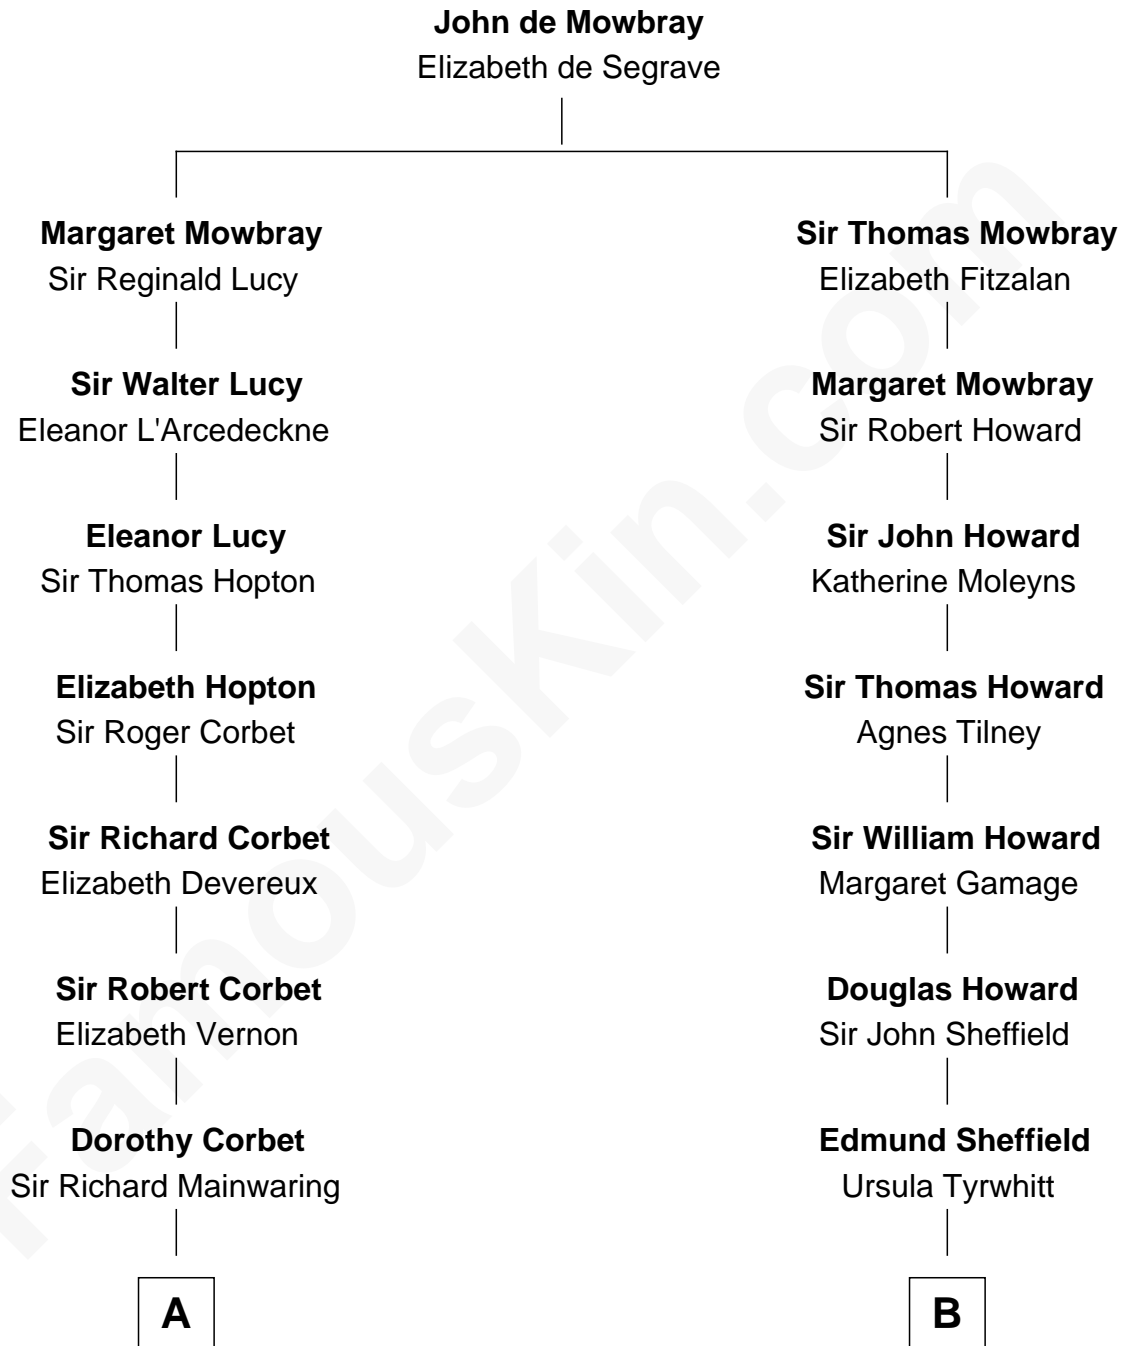

FamousKin.com Relationship Chart of

Lizzie Borden

Accused Murderess

19th cousin 1 time removed of

Ellen DeGeneres

Comedienne and TV Personality

C

Anthony Morse
Rhoda Morrison

Sarah Anthony Morse
Andrew Jackson Borden

Lizzie Borden
Accused Murderess

D

Alfred George DeGeneres
Julia E. Billiu

Elliot Everett DeGeneres
Ruth Elodie Martin

Elliot Everett DeGeneres
Betty Jane Pfeffer

Ellen DeGeneres
Comedienne and TV Personality