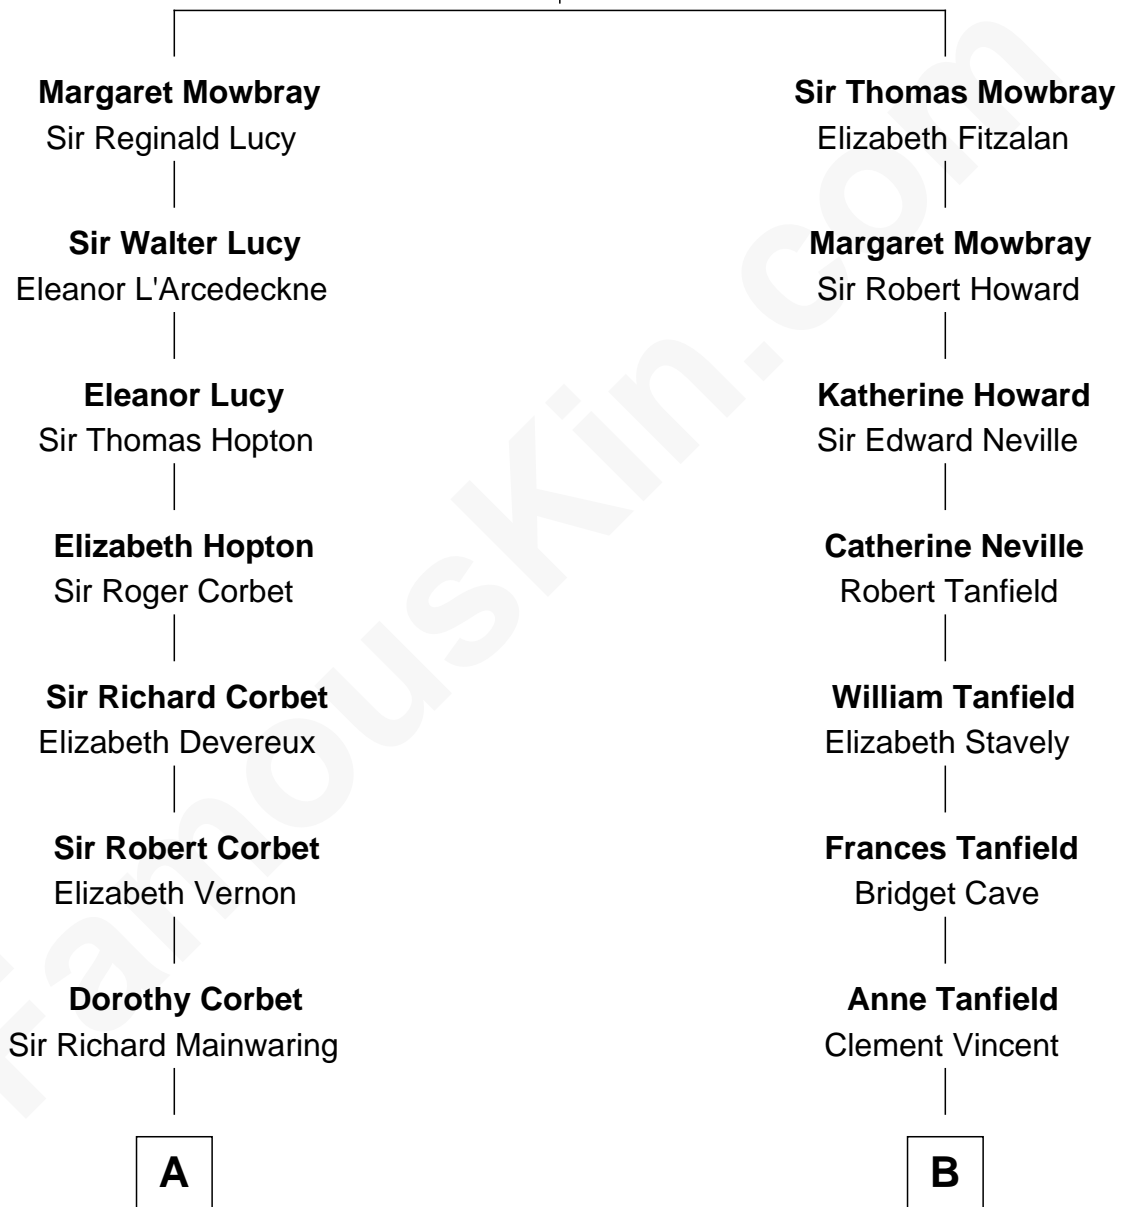

# FamousKin.com Relationship Chart of

**Lizzie Borden**

*Accused Murderess*

18th cousin 1 time removed of

**Upton Sinclair**

*Pulitzer Prize Winning Novelist*

**John de Mowbray**  
Elizabeth de Segrave

FamousKin.com