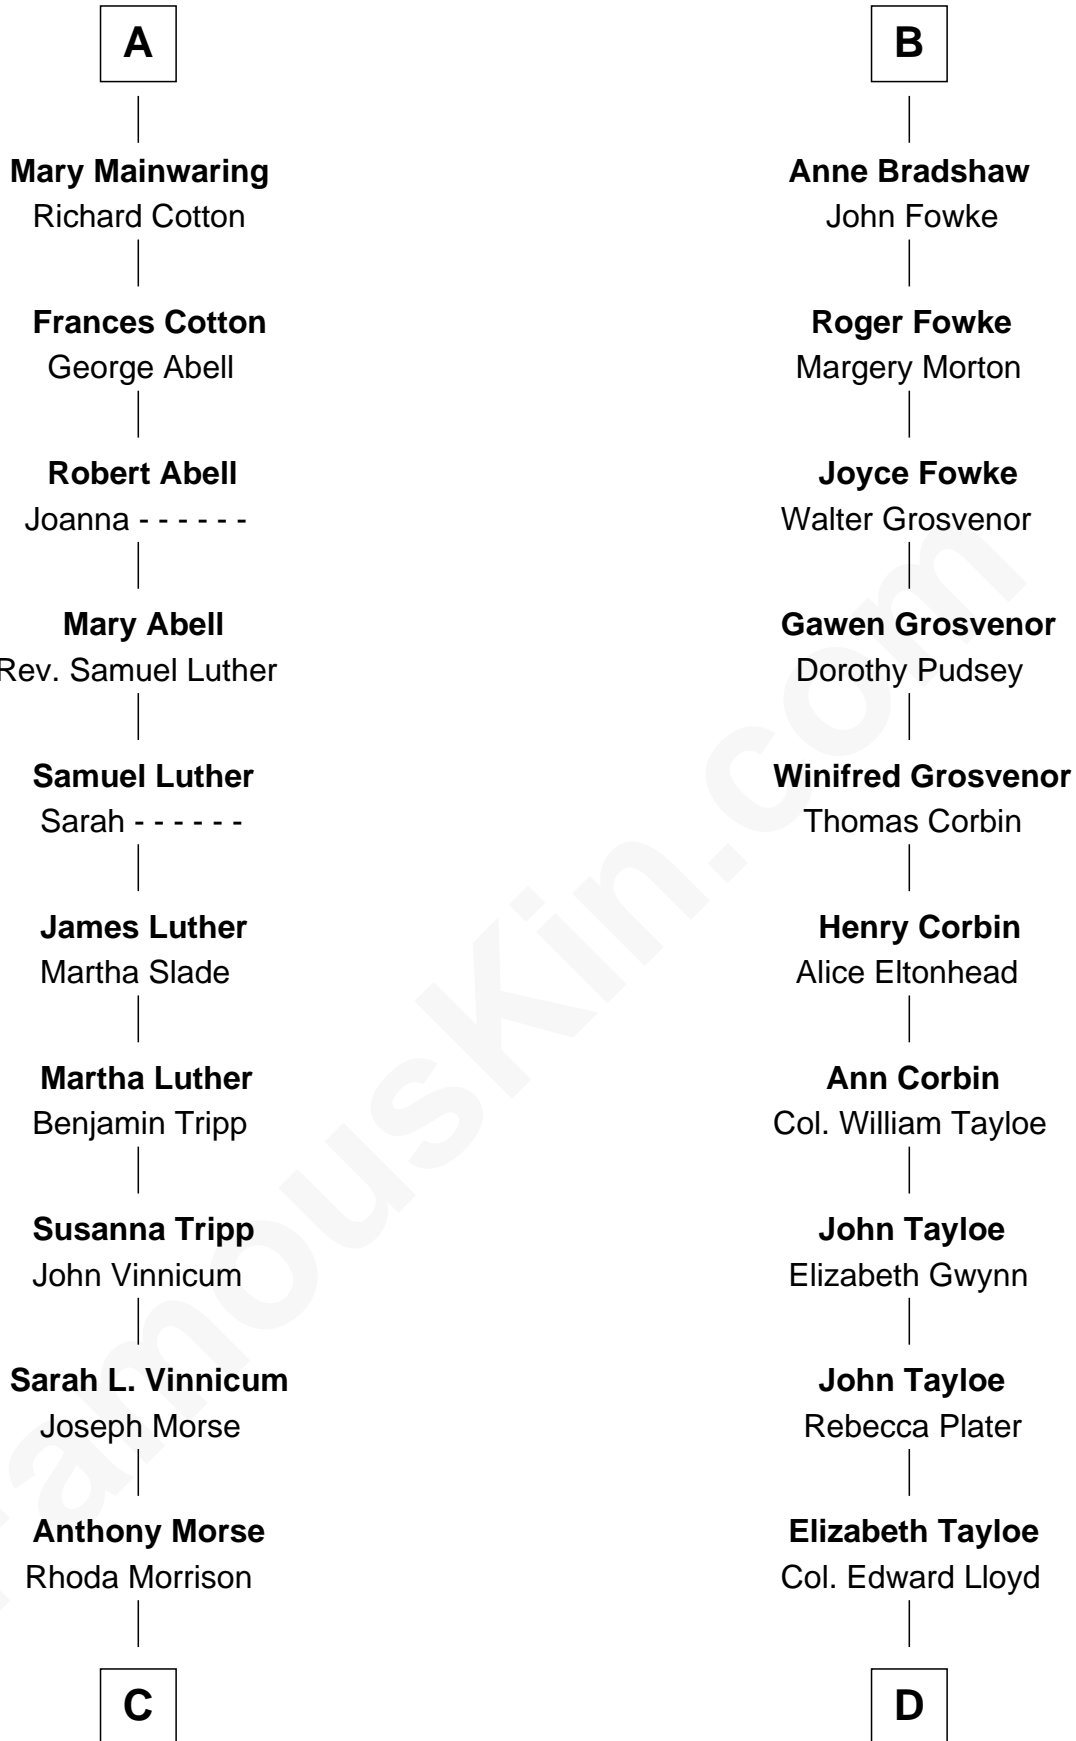

# FamousKin.com Relationship Chart of

**Lizzie Borden**

*Accused Murderess*

18th cousin 2 times removed of

**Thomas Hunt Morgan**

*Nobel Prize Winner in Physiology or Medicine*

**John de Welles**

Maud de Roos

**C**

**Sarah Anthony Morse**  
Andrew Jackson Borden

**Lizzie Borden**  
*Accused Murderess*

**D**

**Mary Tayloe Lloyd**  
Francis Scott Key

**Elizabeth Phoebe Key**  
Charles Howard

**Ellen Key Howard**  
Charlton Hunt Morgan

**Thomas Hunt Morgan**  
*Nobel Prize Winner*