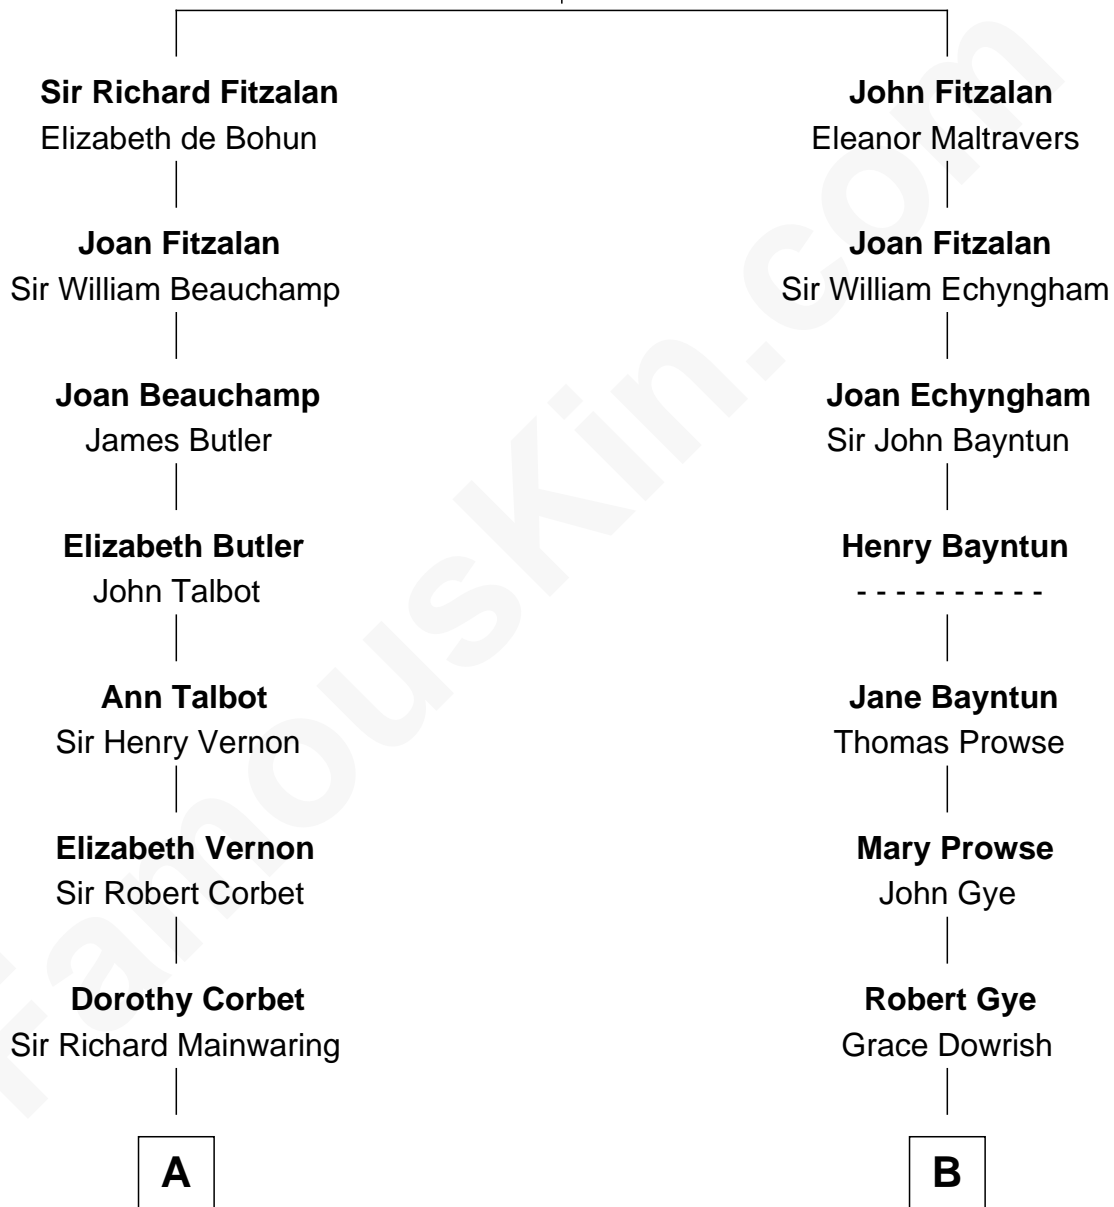

# FamousKin.com Relationship Chart of

**Lizzie Borden**

*Accused Murderess*

18th cousin 1 time removed of

**Pete Seeger**

*American Folk Singer*

**Richard Fitzalan**  
Eleanor Plantagenet

FamousKin.com