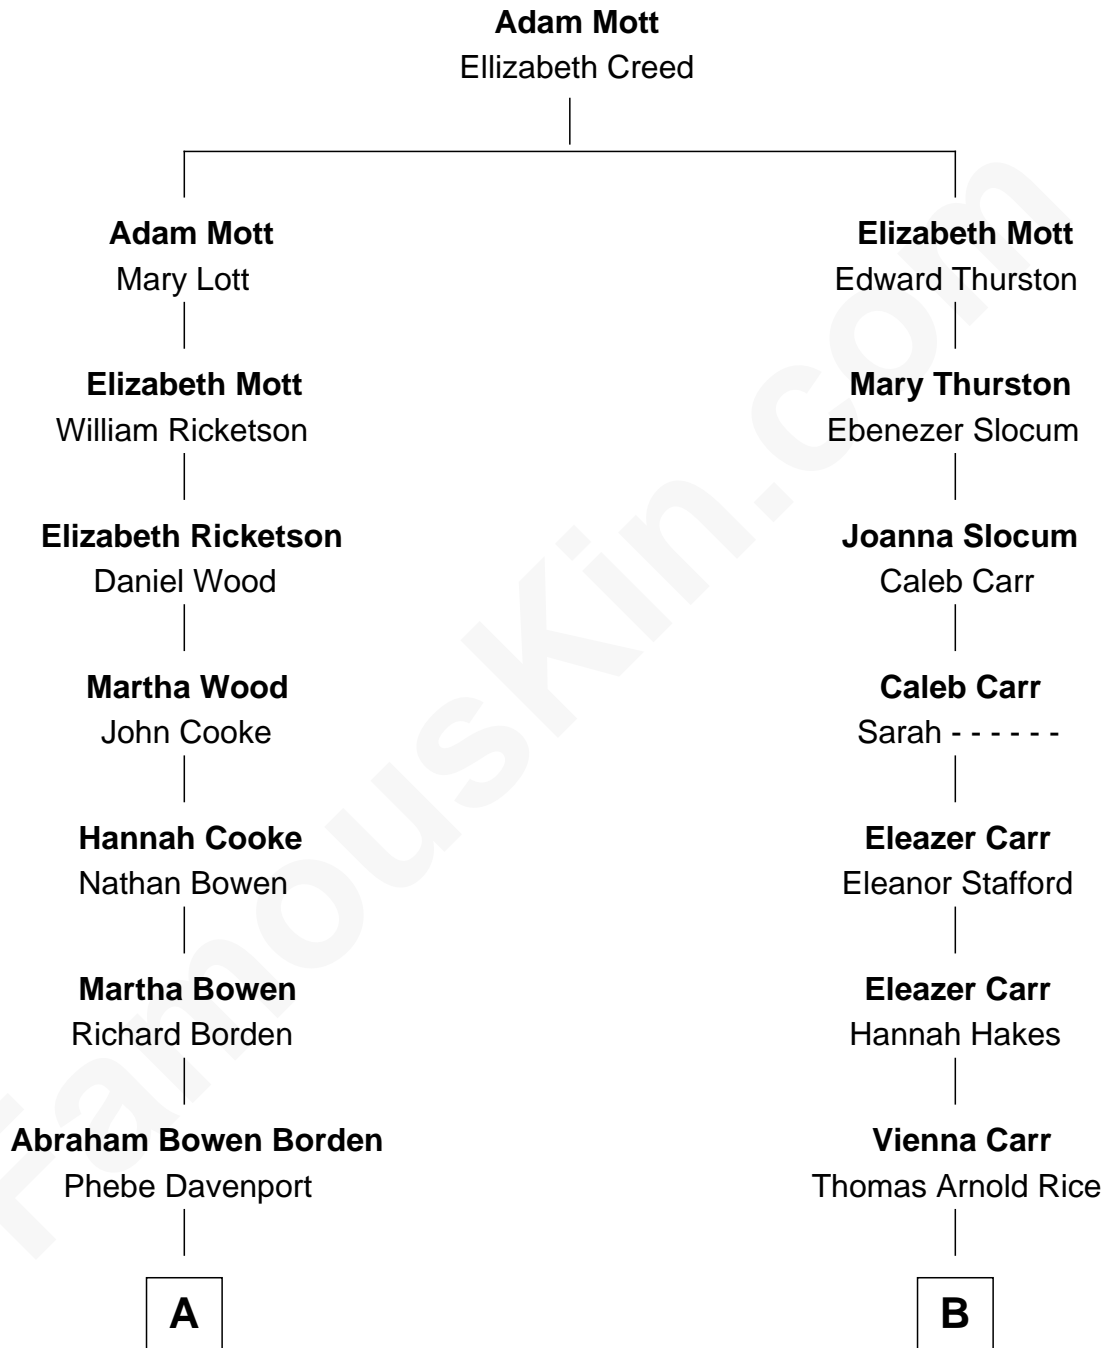

FamousKin.com Relationship Chart of

Lizzie Borden

Accused Murderess

8th cousin 2 times removed of

Charlie Munger

Vice-Chairman of Berkshire Hathaway

A

Andrew Jackson Borden

Sarah Anthony Morse

Lizzie Borden

Accused Murderess

B

Caroline A. Rice

William H. Ingham

Helen Vienna Ingham

Charles W. Russell