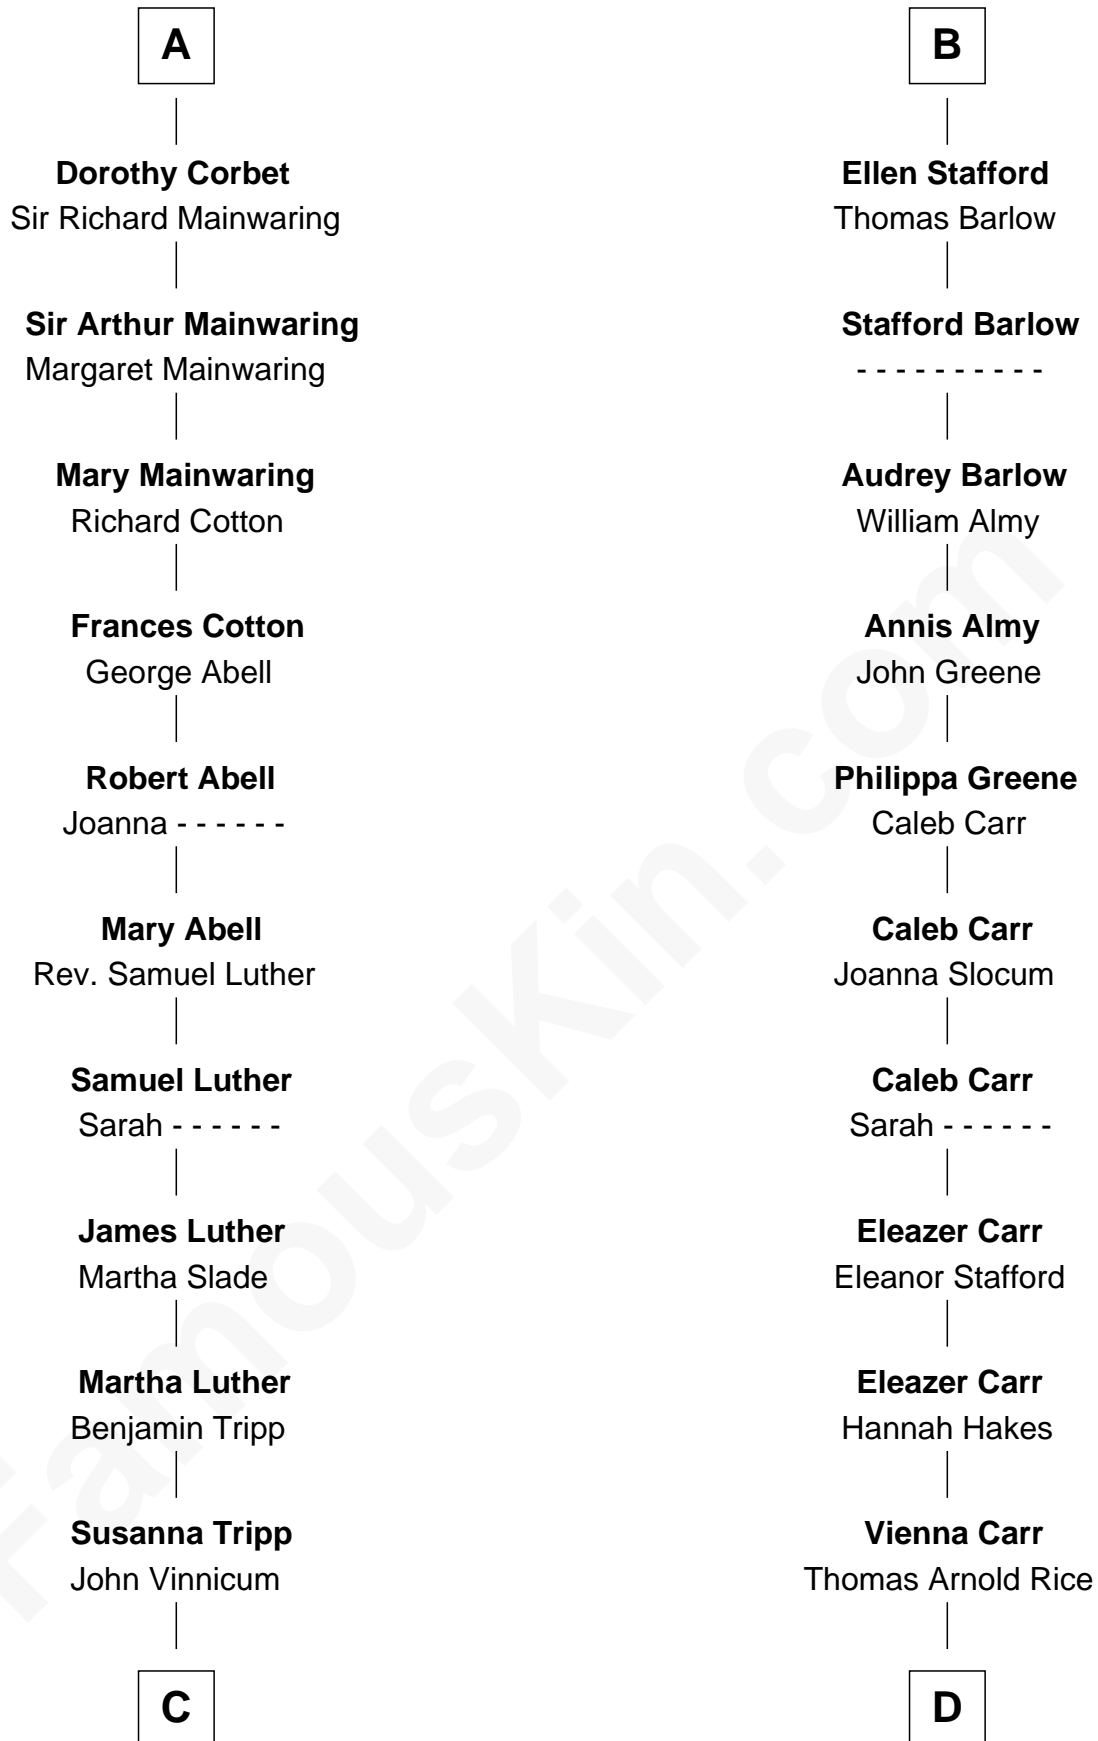

# FamousKin.com Relationship Chart of

**Lizzie Borden**

*Accused Murderess*

20th cousin of

**Charlie Munger**

*Vice-Chairman of Berkshire Hathaway*

**C**

**Sarah L. Vinnicum**

Joseph Morse

**Anthony Morse**

Rhoda Morrison

**Sarah Anthony Morse**

Andrew Jackson Borden

**Lizzie Borden**

*Accused Murderess*

**D**

**Caroline A. Rice**

William H. Ingham

**Helen Vienna Ingham**

Charles W. Russell

**Florence V. Russell**

Alfred Case Munger

**Charlie Munger**

*Vice-Chairman of Berkshire Hathaway*