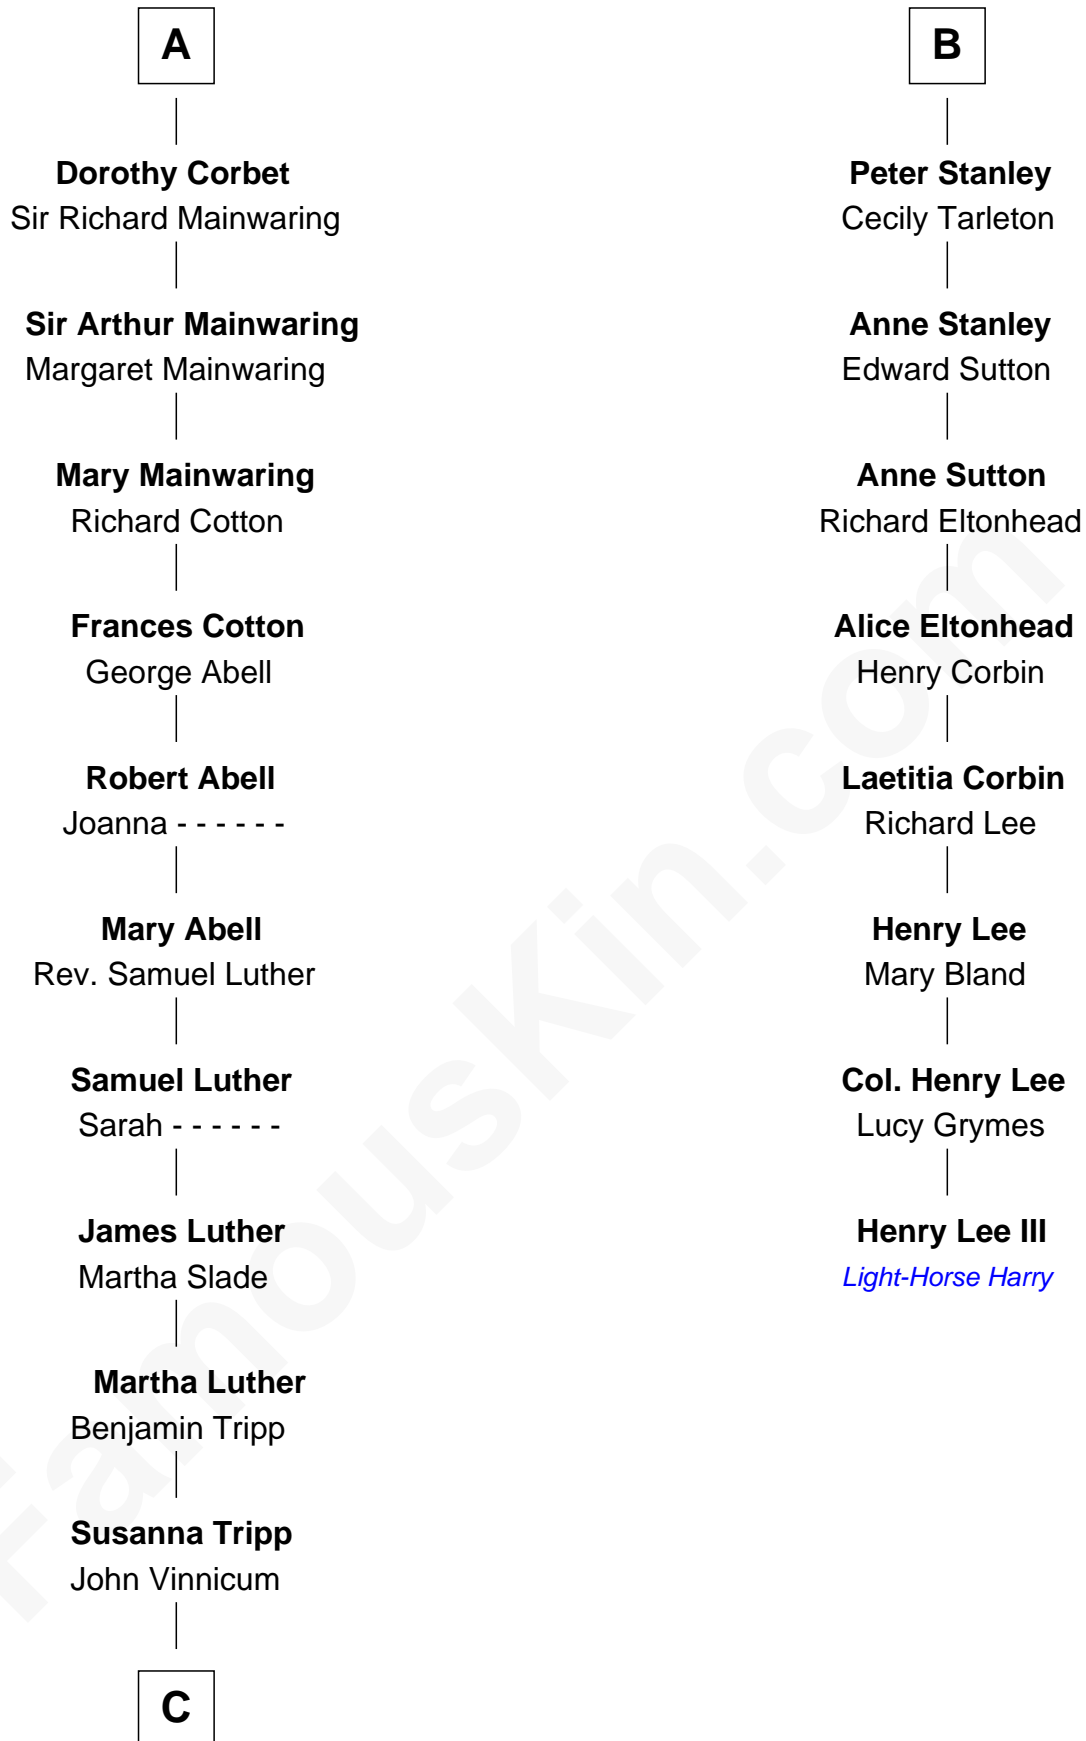

# FamousKin.com Relationship Chart of

**Lizzie Borden**

*Accused Murderess*

14th cousin 6 times removed of

**Henry Lee III**

*9th Governor of Virginia*

FamousKin.com