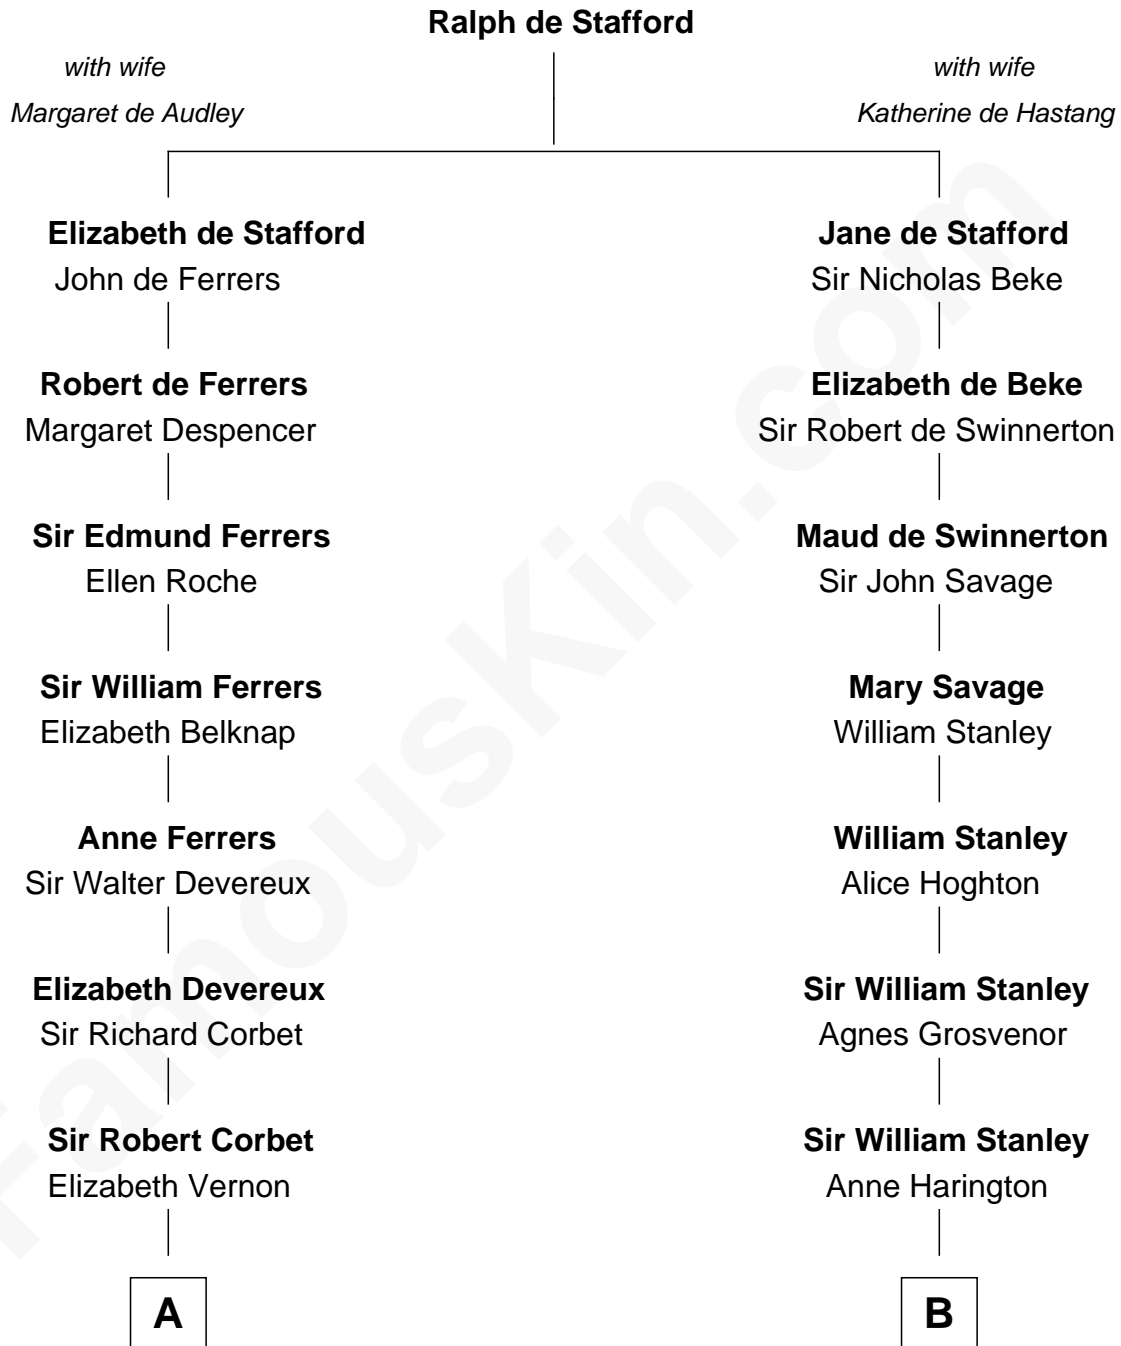

# FamousKin.com Relationship Chart of

**Lizzie Borden**

*Accused Murderess*

14th cousin 6 times removed of

**Henry Lee III**

*9th Governor of Virginia*

FamousKin.com