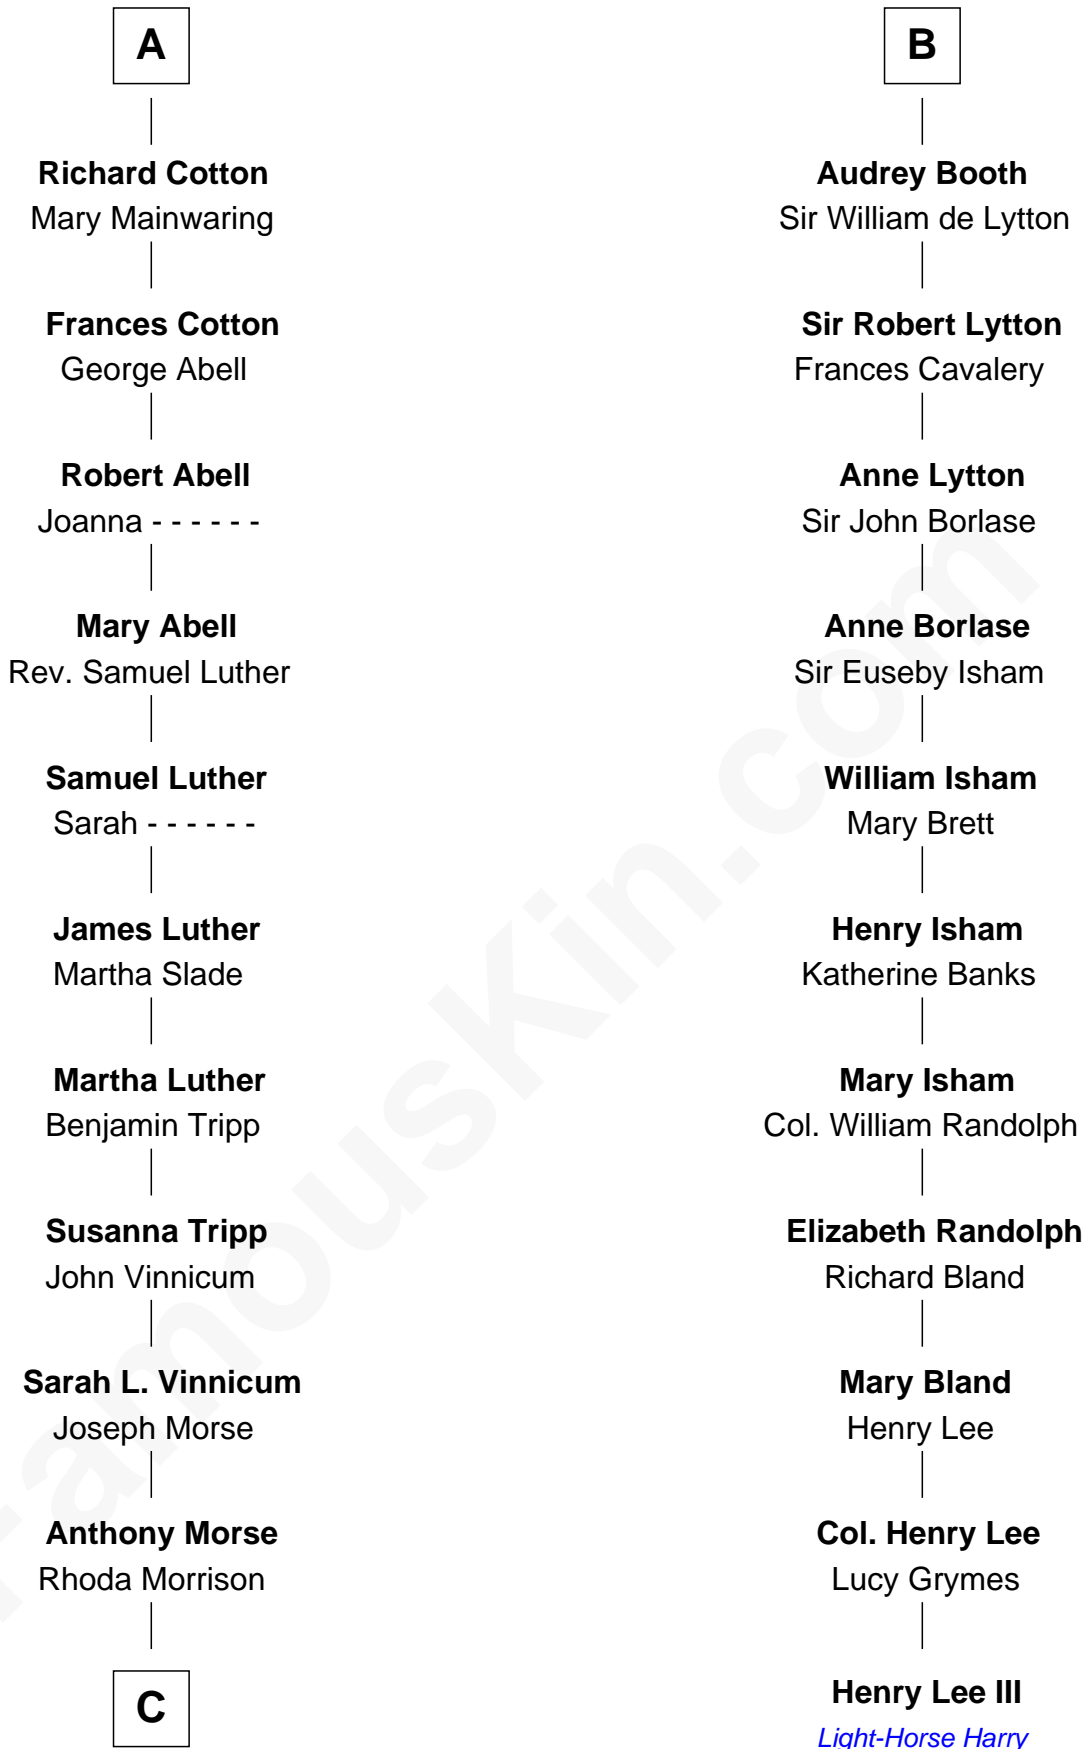

FamousKin.com Relationship Chart of

Lizzie Borden

Accused Murderess

17th cousin 1 time removed of

Henry Lee III

9th Governor of Virginia

Eudo la Zouche
Milicent de Cantilupe

Eve la Zouche
Sir Maurice de Berkeley

Thomas de Berkeley
Katherine de Clyvedon

Sir John Berkeley
Elizabeth Betteshorne

Elizabeth Berkeley
Sir John Sutton

Jane Sutton
Thomas Mainwaring

Cecily Mainwaring
John Cotton

Sir George Cotton
Mary Onley

A

Sir William la Zouche
Maud Lovel

Milicent la Zouche
Sir William Deincourt

Margaret Deincourt
Sir Robert de Tibetot

Elizabeth de Tibetot
Sir Philip le Despencer

Margery Despencer
Sir Roger Wentworth

Margaret Wentworth
Sir William Hopton

Margaret Hopton
Sir Philip Booth

B

C

—
Sarah Anthony Morse
Andrew Jackson Borden

—
Lizzie Borden
Accused Murderess

FamousKin.com