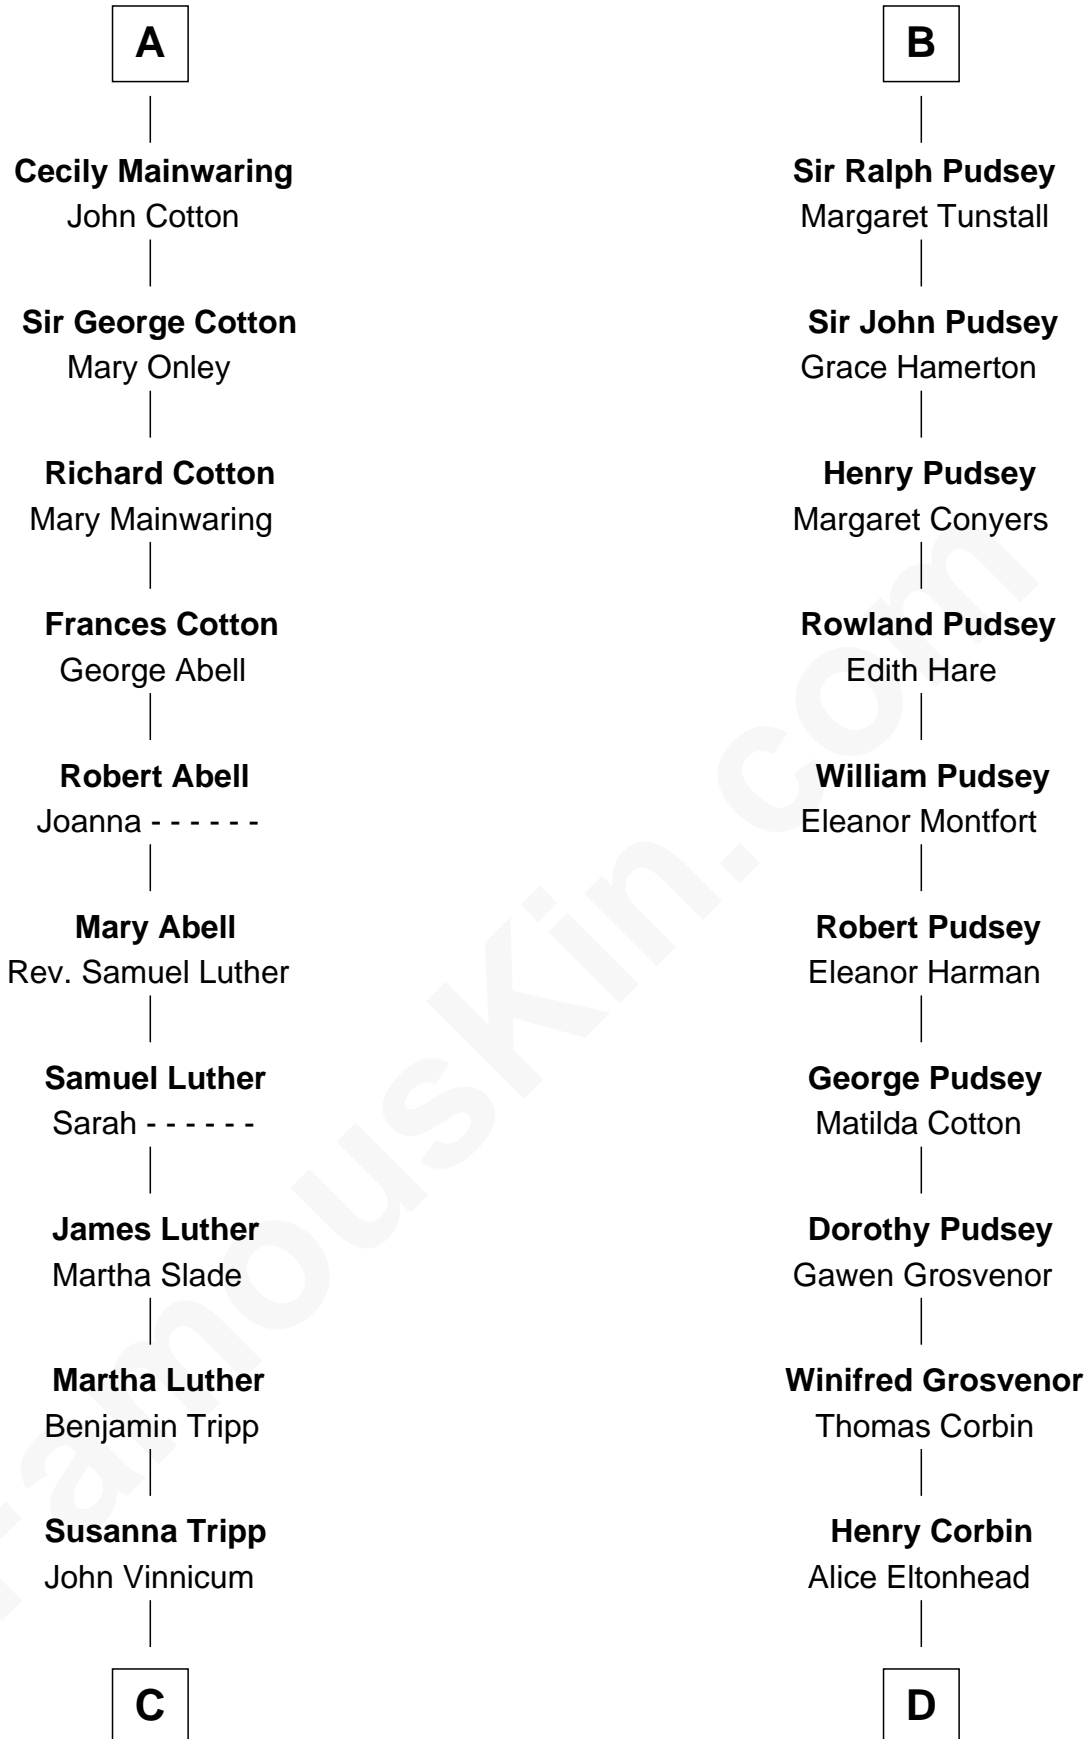

FamousKin.com Relationship Chart of

Lizzie Borden

Accused Murderess

20th cousin 1 time removed of

General Robert E. Lee

Confederate Army - U.S. Civil War

Sir Richard FitzRoy

Rose de Dover

C

Sarah L. Vinnicum

Joseph Morse

Anthony Morse

Rhoda Morrison

Sarah Anthony Morse

Andrew Jackson Borden

Lizzie Borden

Accused Murderess

D

Laetitia Corbin

Richard Lee

Henry Lee

Mary Bland

Col. Henry Lee

Lucy Grymes