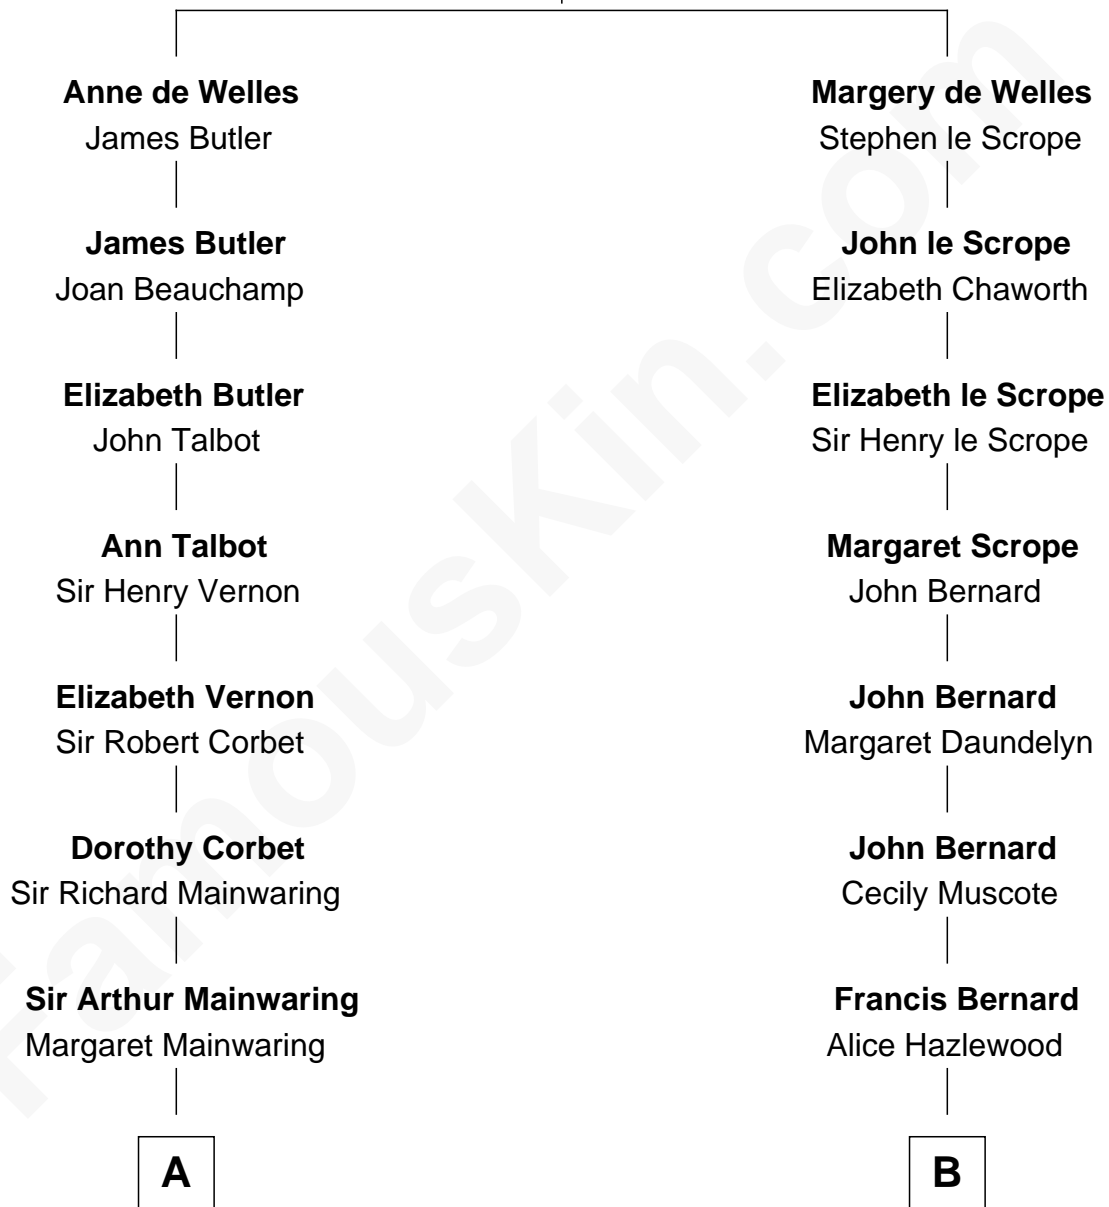

FamousKin.com Relationship Chart of

Lizzie Borden

Accused Murderess

14th cousin 4 times removed of

General Robert E. Lee

Confederate Army - U.S. Civil War

John de Welles

Maud de Roos

C

—
Sarah Anthony Morse
Andrew Jackson Borden

—
Lizzie Borden
Accused Murderess

FamousKin.com