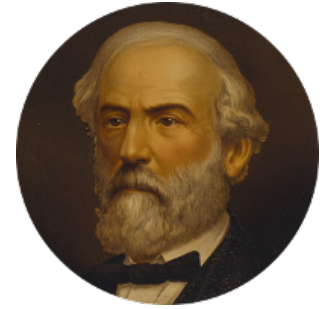

# FamousKin.com Relationship Chart of

**Lizzie Borden**

*Accused Murderess*

15th cousin 4 times removed of

**General Robert E. Lee**

*Confederate Army - U.S. Civil War*

**C**

—  
**Anthony Morse**

Rhoda Morrison

—  
**Sarah Anthony Morse**

Andrew Jackson Borden

—  
**Lizzie Borden**

*Accused Murderess*

FamousKin.com