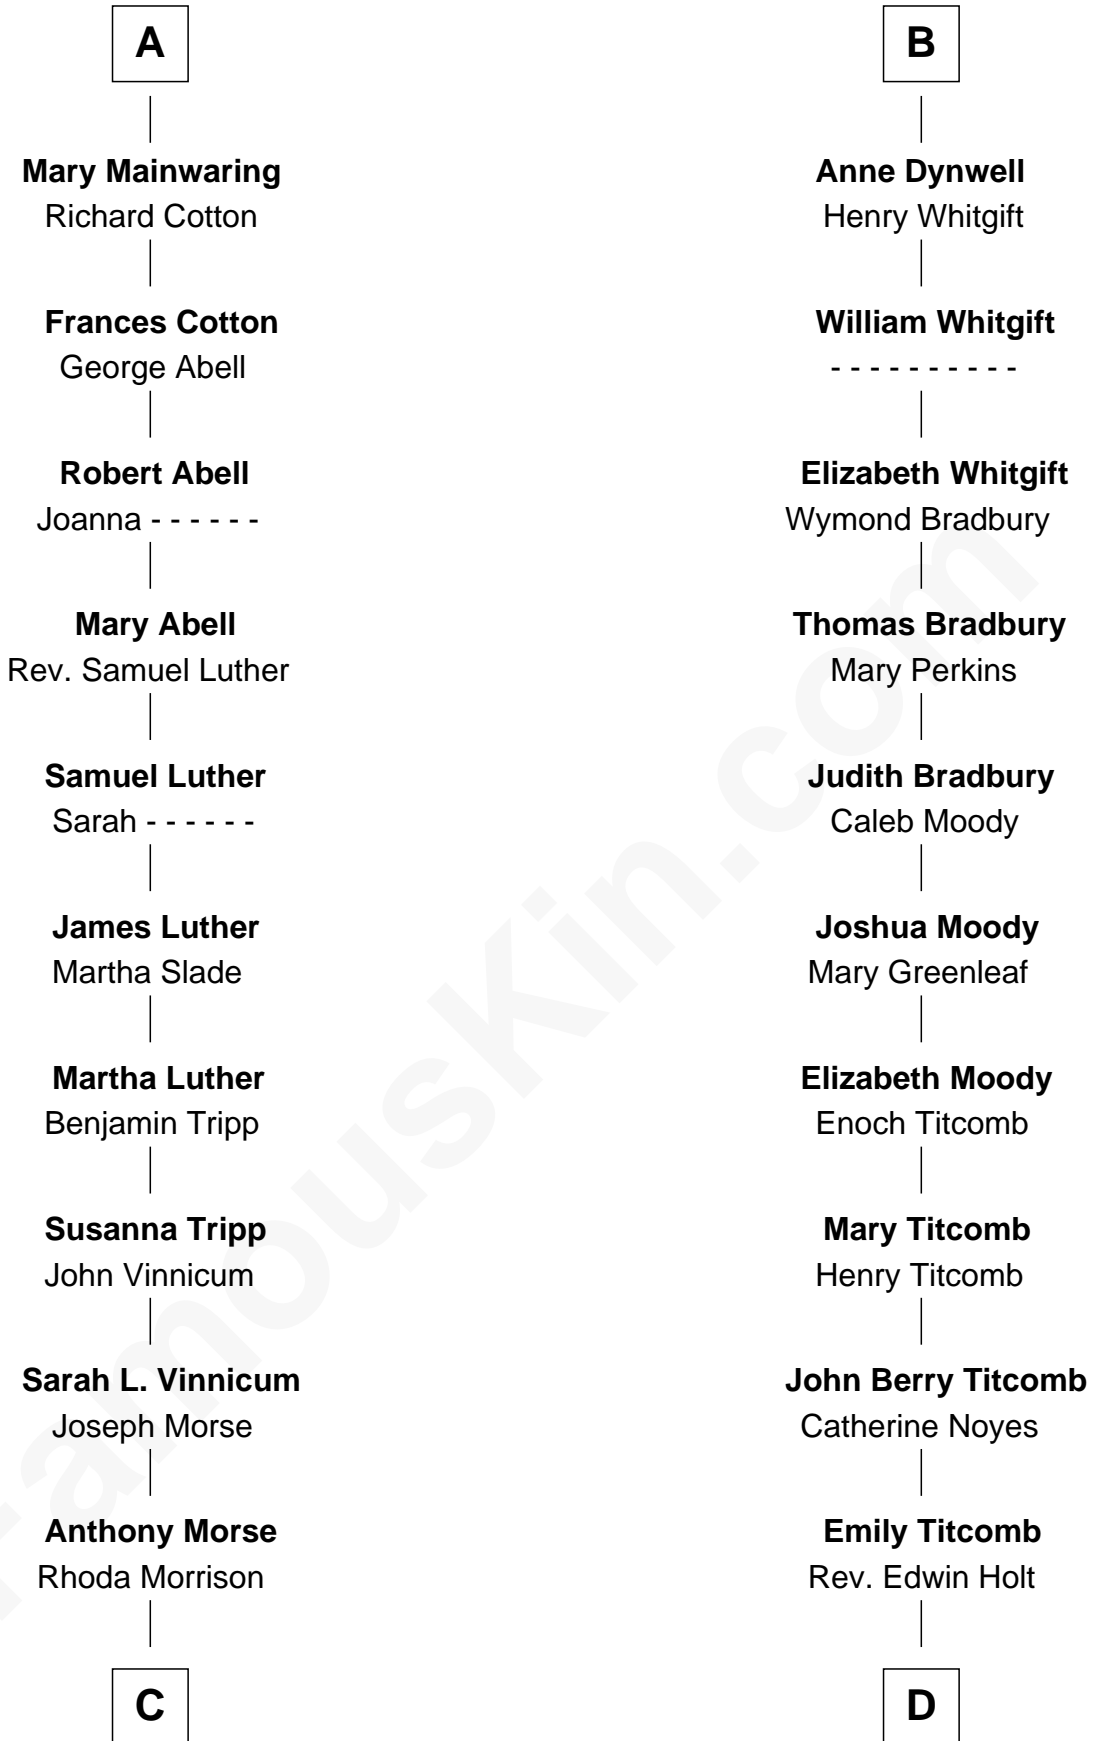

FamousKin.com Relationship Chart of

Lizzie Borden

Accused Murderess

18th cousin 3 times removed of

Linda Hamilton

TV and Movie Actress

Sir Thomas de Beauchamp

Katherine de Mortimer

Sir William Beauchamp

Joan Fitzalan

Joan Beauchamp

James Butler

Elizabeth Butler

John Talbot

Ann Talbot

Sir Henry Vernon

Sir Thomas Dymoke

Jane Dymoke

John Fulnetby

Katherine Fulnetby

William Dynwell

B

C

Sarah Anthony Morse
Andrew Jackson Borden

Lizzie Borden
Accused Murderess

D

Stephen P. Holt
Aurelia Morgan Grimes

Taylor Holt
Frances Kyle

Dr. Richard Huckstep Holt
Mildred Alberta Derby

Barbara Kyle Holt
Dr. Carroll Stanford Hamilton

Linda Hamilton
TV and Movie Actress