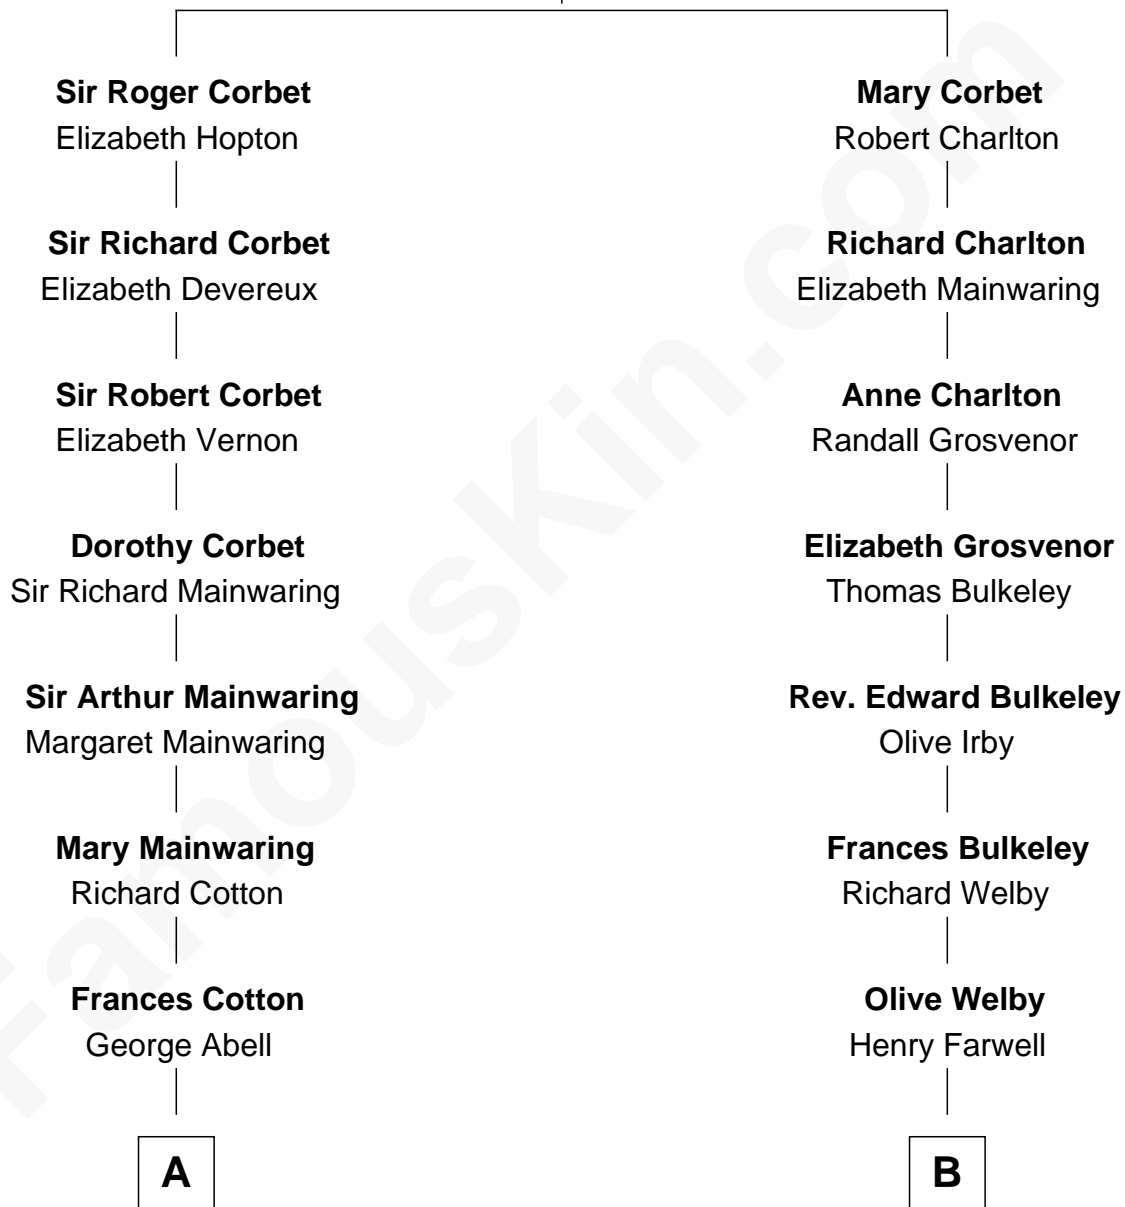

FamousKin.com Relationship Chart of

Lizzie Borden

Accused Murderess

16th cousin 2 times removed of

Linda Hamilton

TV and Movie Actress

Sir Robert Corbet

Margaret - - - - -