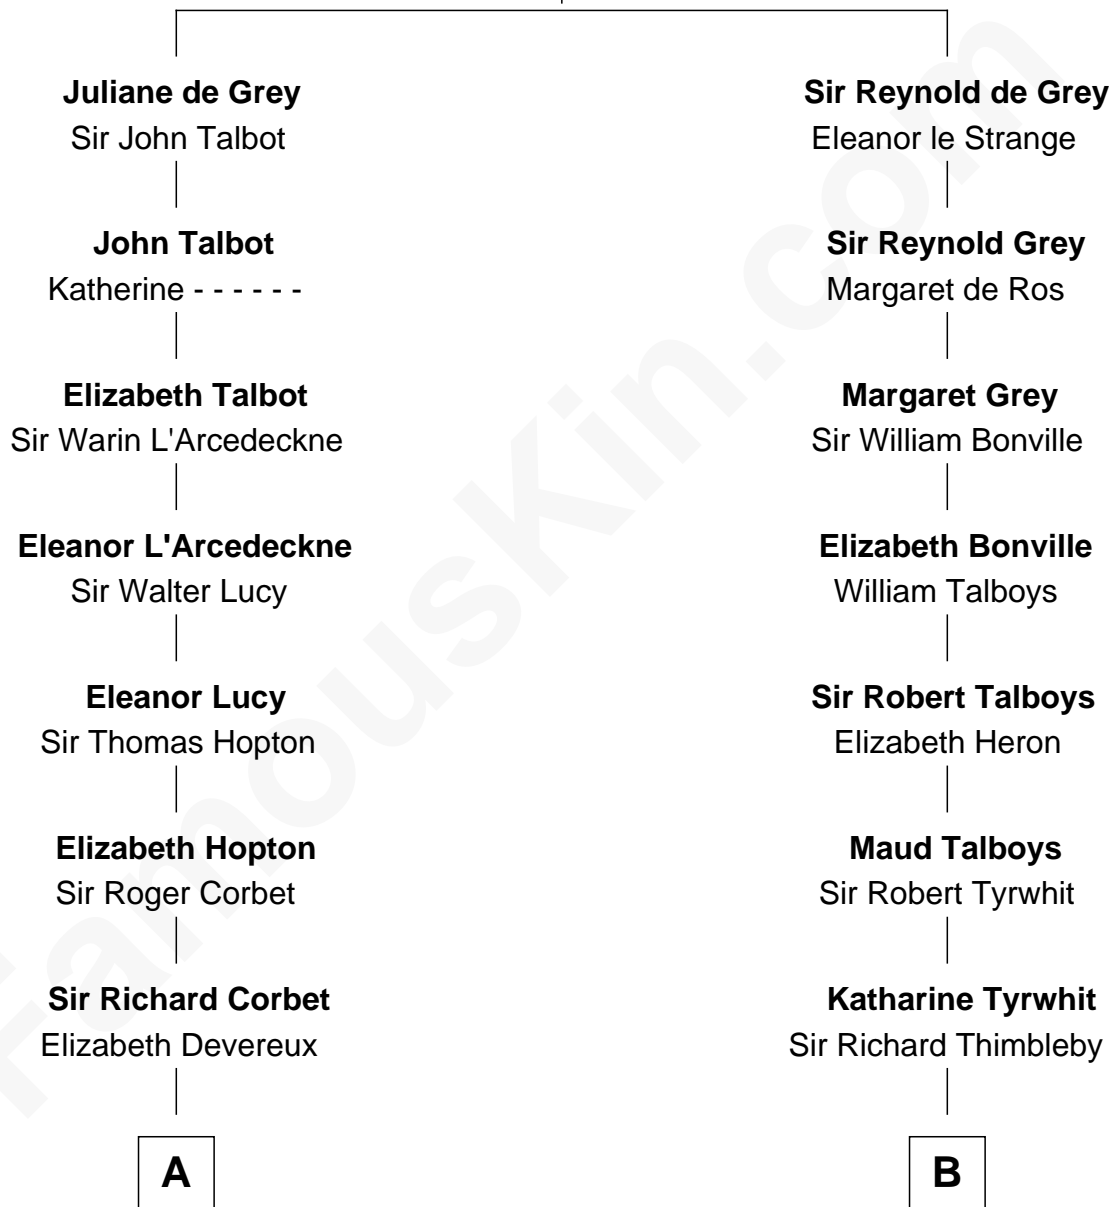

# FamousKin.com Relationship Chart of

**Lizzie Borden**

*Accused Murderess*

21st cousin of

**Linda Hamilton**

*TV and Movie Actress*

**Sir Roger de Grey**  
Elizabeth de Hastings

**C**

**Susanna Tripp**

John Vinnicum

**Sarah L. Vinnicum**

Joseph Morse

**Anthony Morse**

Rhoda Morrison

**Sarah Anthony Morse**

Andrew Jackson Borden

**Lizzie Borden**

*Accused Murderess*

**D**

**Aurelia Morgan Grimes**

Stephen P. Holt

**Taylor Holt**

Frances Kyle

**Dr. Richard Huckstep Holt**