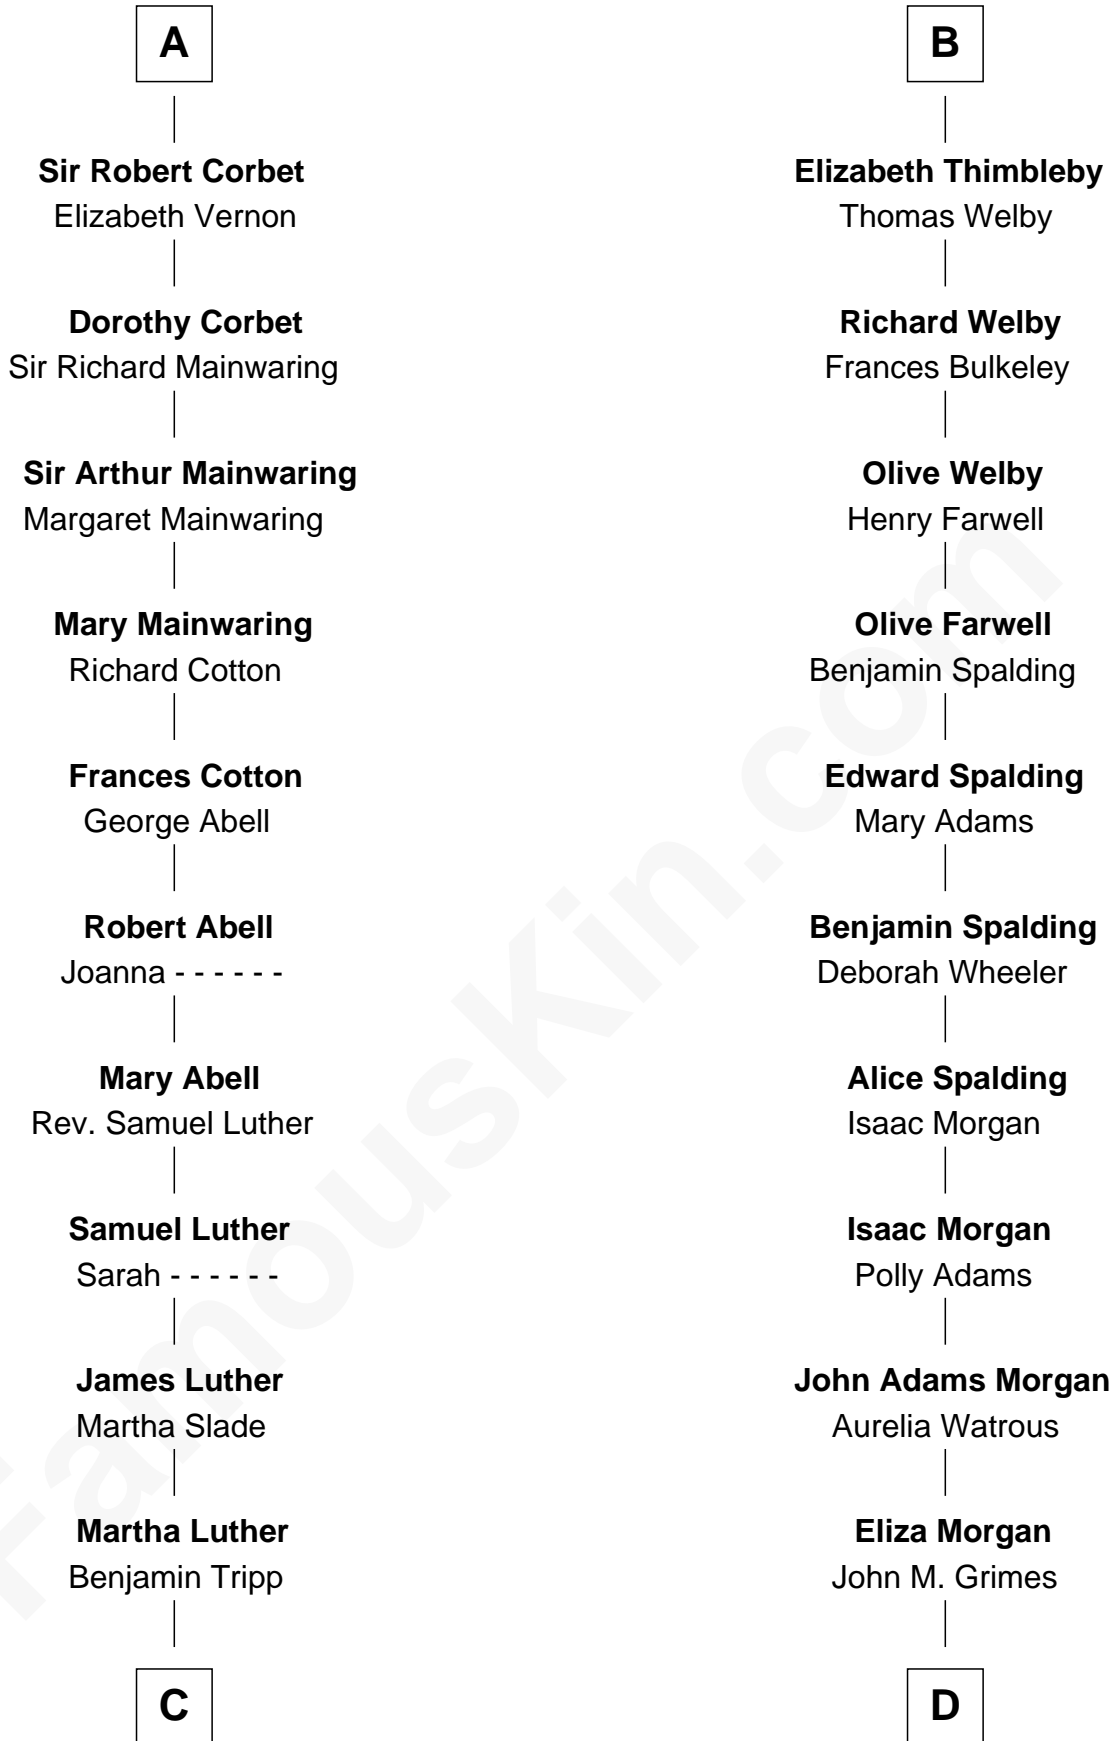

# FamousKin.com Relationship Chart of

**Lizzie Borden**

*Accused Murderess*

21st cousin of

**Linda Hamilton**

*TV and Movie Actress*

**Sir Roger de Grey**  
Elizabeth de Hastings

**C**

**Susanna Tripp**

John Vinnicum

**Sarah L. Vinnicum**

Joseph Morse

**Anthony Morse**

Rhoda Morrison

**Sarah Anthony Morse**

Andrew Jackson Borden

**Lizzie Borden**

*Accused Murderess*

**D**

**Aurelia Morgan Grimes**

Stephen P. Holt

**Taylor Holt**

Frances Kyle

**Dr. Richard Huckstep Holt**