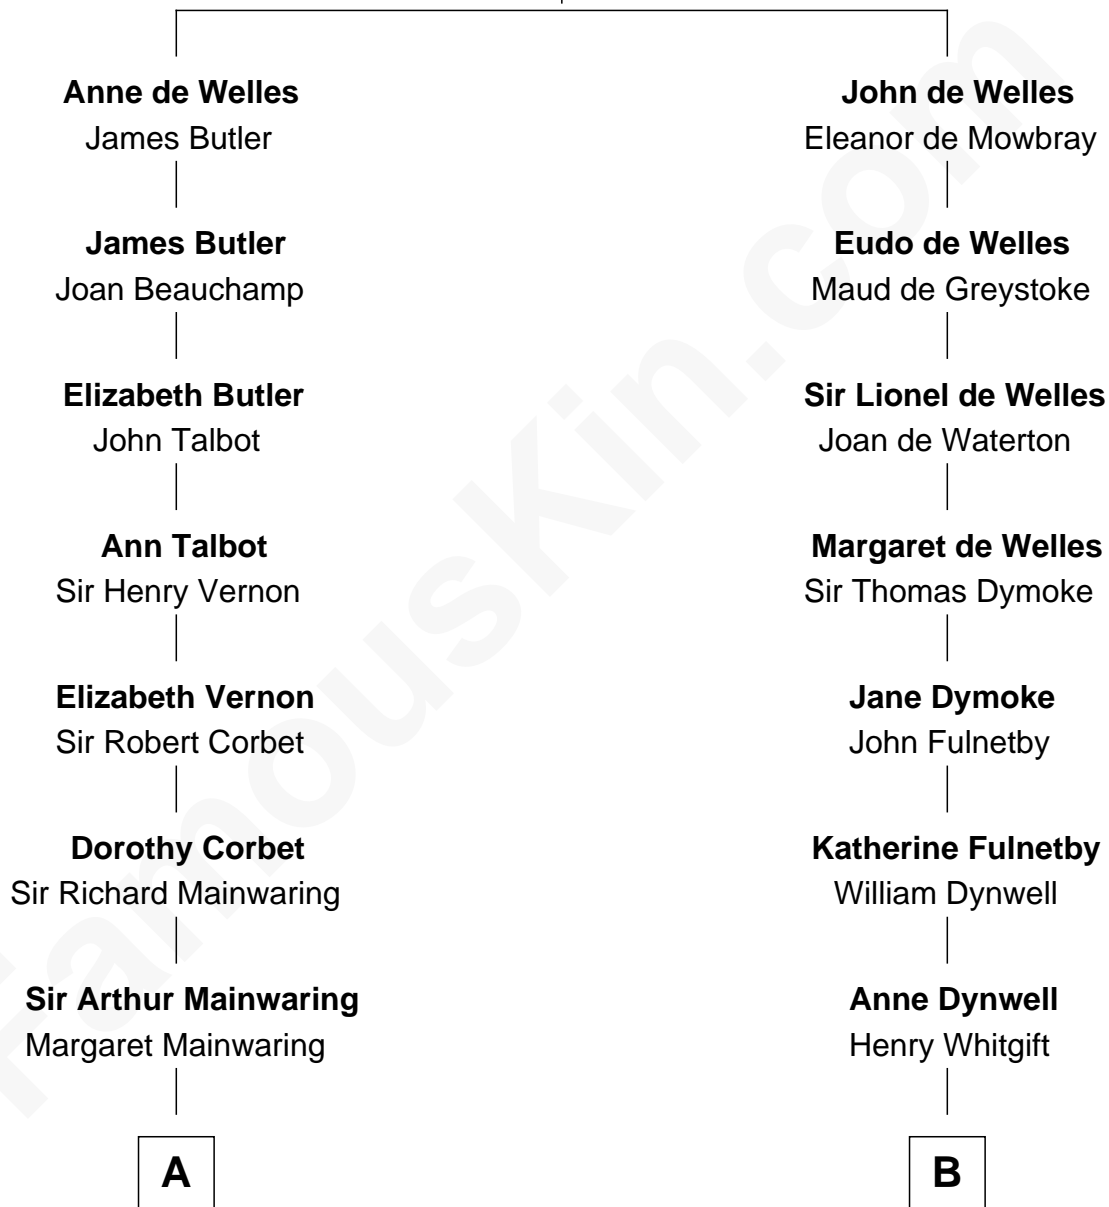

FamousKin.com Relationship Chart of

Lizzie Borden

Accused Murderess

18th cousin 2 times removed of

Linda Hamilton

TV and Movie Actress

John de Welles

Maud de Roos

C

Sarah Anthony Morse
Andrew Jackson Borden

Lizzie Borden
Accused Murderess

D

Taylor Holt
Frances Kyle

Dr. Richard Huckstep Holt
Mildred Alberta Derby

Barbara Kyle Holt
Dr. Carroll Stanford Hamilton

Linda Hamilton
TV and Movie Actress