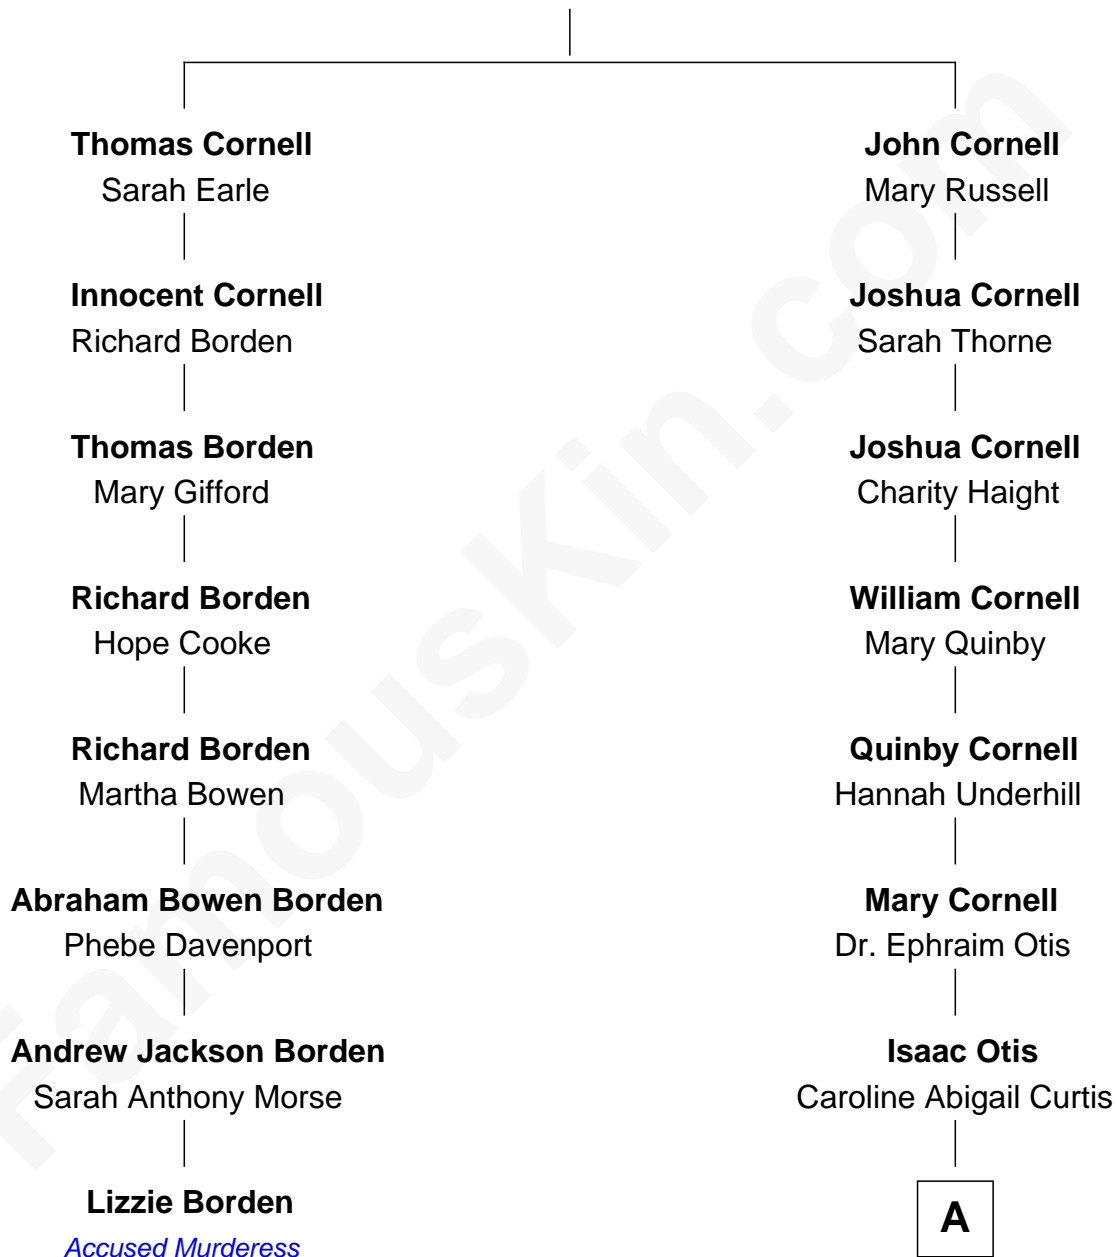

# FamousKin.com Relationship Chart of

**Lizzie Borden**

*Accused Murderess*

7th cousin 2 times removed of

**Amelia Earhart**

*Aviation Pioneer*

**Thomas Cornell**

Rebecca Briggs

A

Alfred Gideon Otis  
Amelia Josephine Harres

Amelia Otis  
Edwin Stanton Earhart

Amelia Earhart  
*Aviation Pioneer*

FamousKin.com