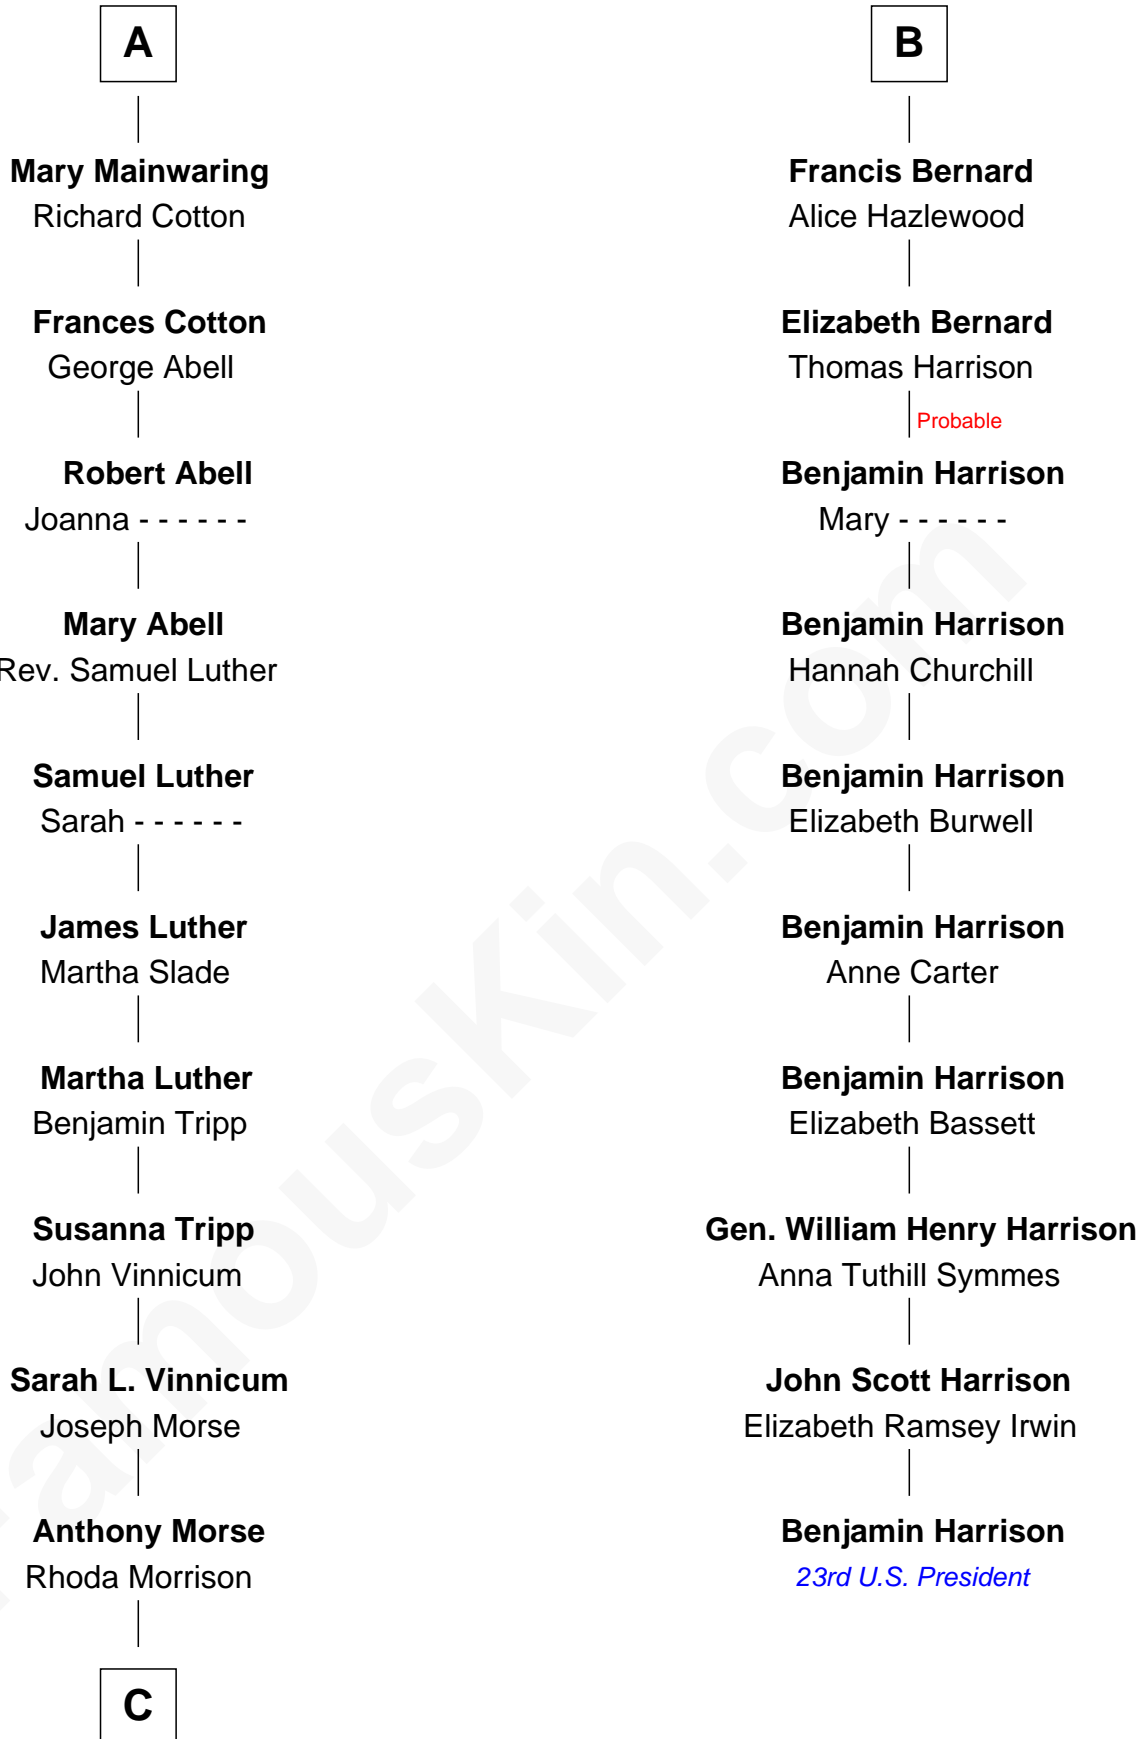

FamousKin.com Relationship Chart of

Lizzie Borden

Accused Murderess

16th cousin 2 times removed of

Benjamin Harrison

23rd U.S. President

Sir Thomas de Beauchamp

Katherine de Mortimer

Sir William Beauchamp

Joan Fitzalan

Joan Beauchamp

James Butler

Elizabeth Butler

John Talbot

Ann Talbot

Sir Henry Vernon

John Bernard

John Bernard

Margaret Daundelyn

John Bernard

Cecily Muscote

B

C

—
Sarah Anthony Morse
Andrew Jackson Borden

—
Lizzie Borden
Accused Murderess

FamousKin.com