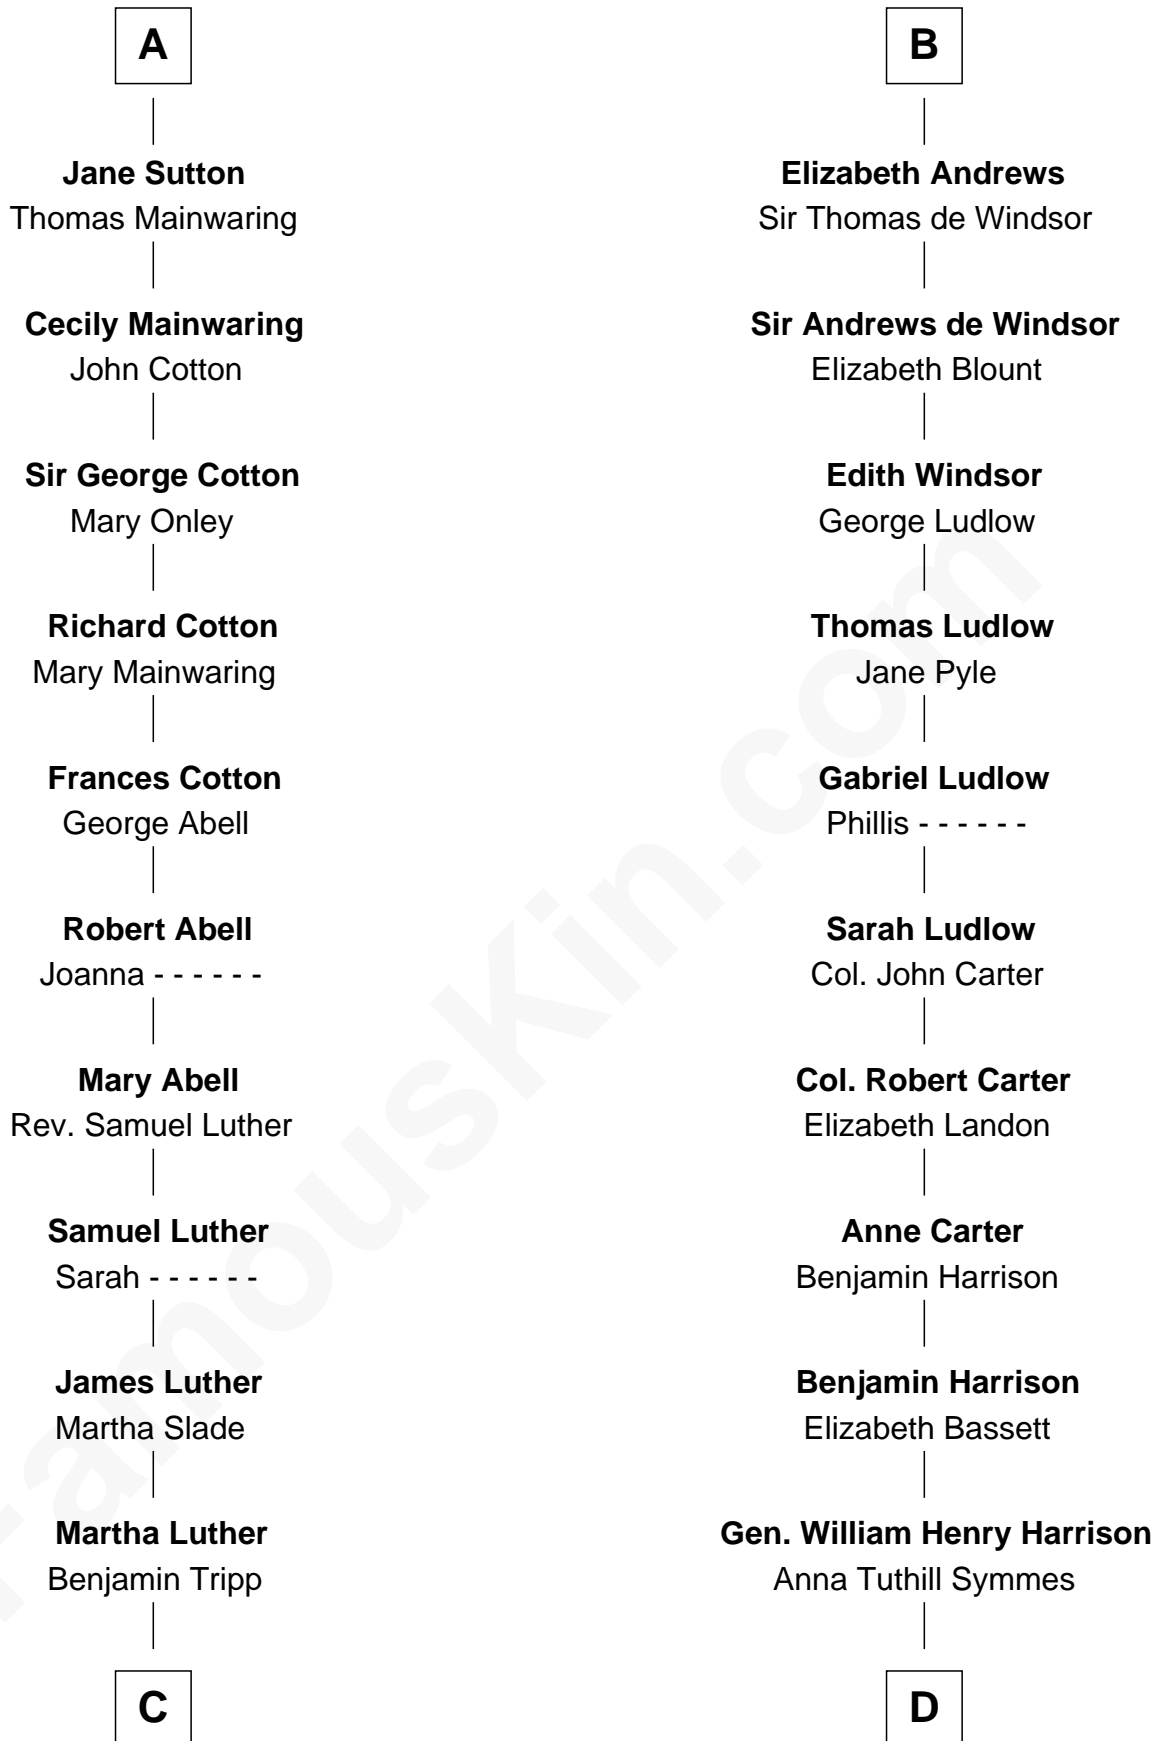

FamousKin.com Relationship Chart of

Lizzie Borden

Accused Murderess

18th cousin 3 times removed of

Benjamin Harrison

23rd U.S. President

Sir Hugh le Despencer

Aveline Basset

Alice le Despenser

Sir John Sutton

Sir John Sutton

Constance Blount

Sir John Sutton

Elizabeth Berkeley

A

Eleanor le Despencer

Catherine de Beaumont

Elizabeth Luttrell

John Stratton

Elizabeth Stratton

John Andrews

B

FamousKin.com