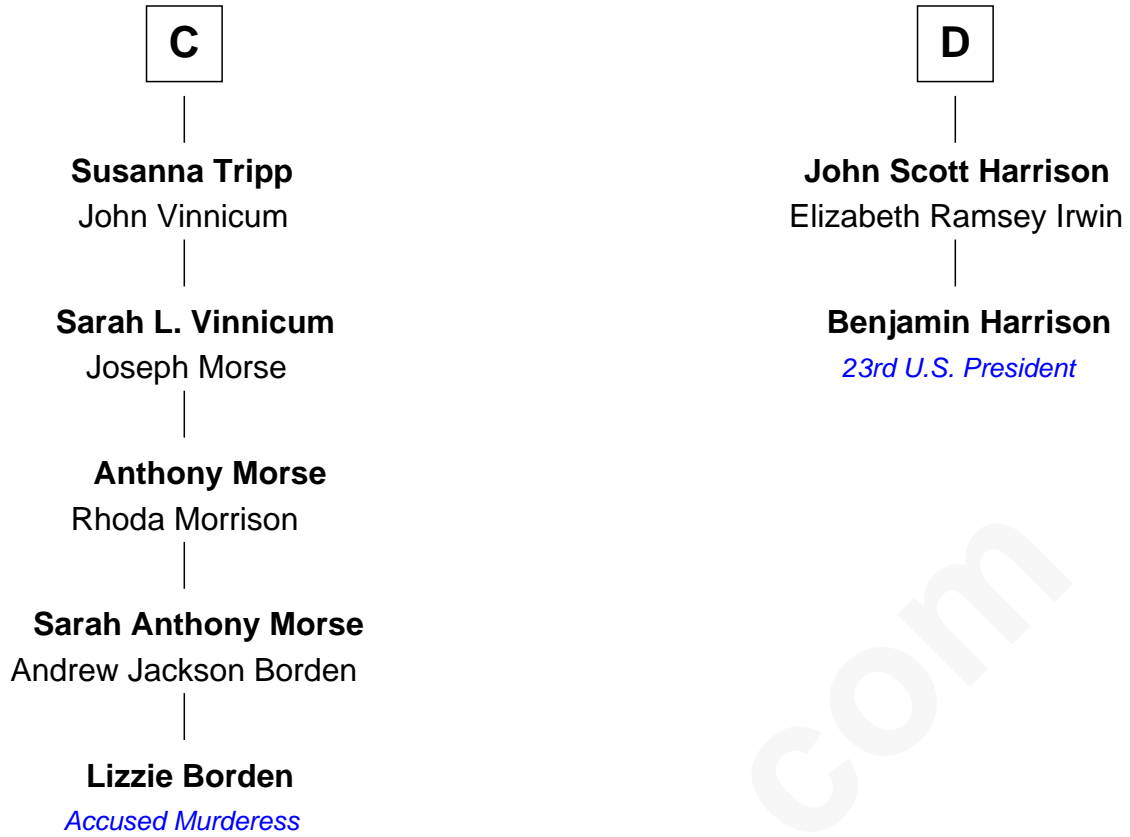

FamousKin.com Relationship Chart of

Lizzie Borden

Accused Murderess

18th cousin 3 times removed of

Benjamin Harrison

23rd U.S. President

Sir Hugh le Despencer

Aveline Basset

Sir Hugh le Despencer

Isabella de Beauchamp

Sir Philip le Despencer

Margaret de Goushill

Sir Philip le Despencer

Joan de Cobham

Sir Philip le Despencer

Elizabeth - - - - -

Alice le Despenser

Sir John Sutton

Sir John Sutton

Constance Blount

Sir John Sutton

Elizabeth Berkeley

A

Eleanor le Despencer

Catherine de Beaumont

Elizabeth Luttrell

John Stratton

Elizabeth Stratton

John Andrews

B

FamousKin.com