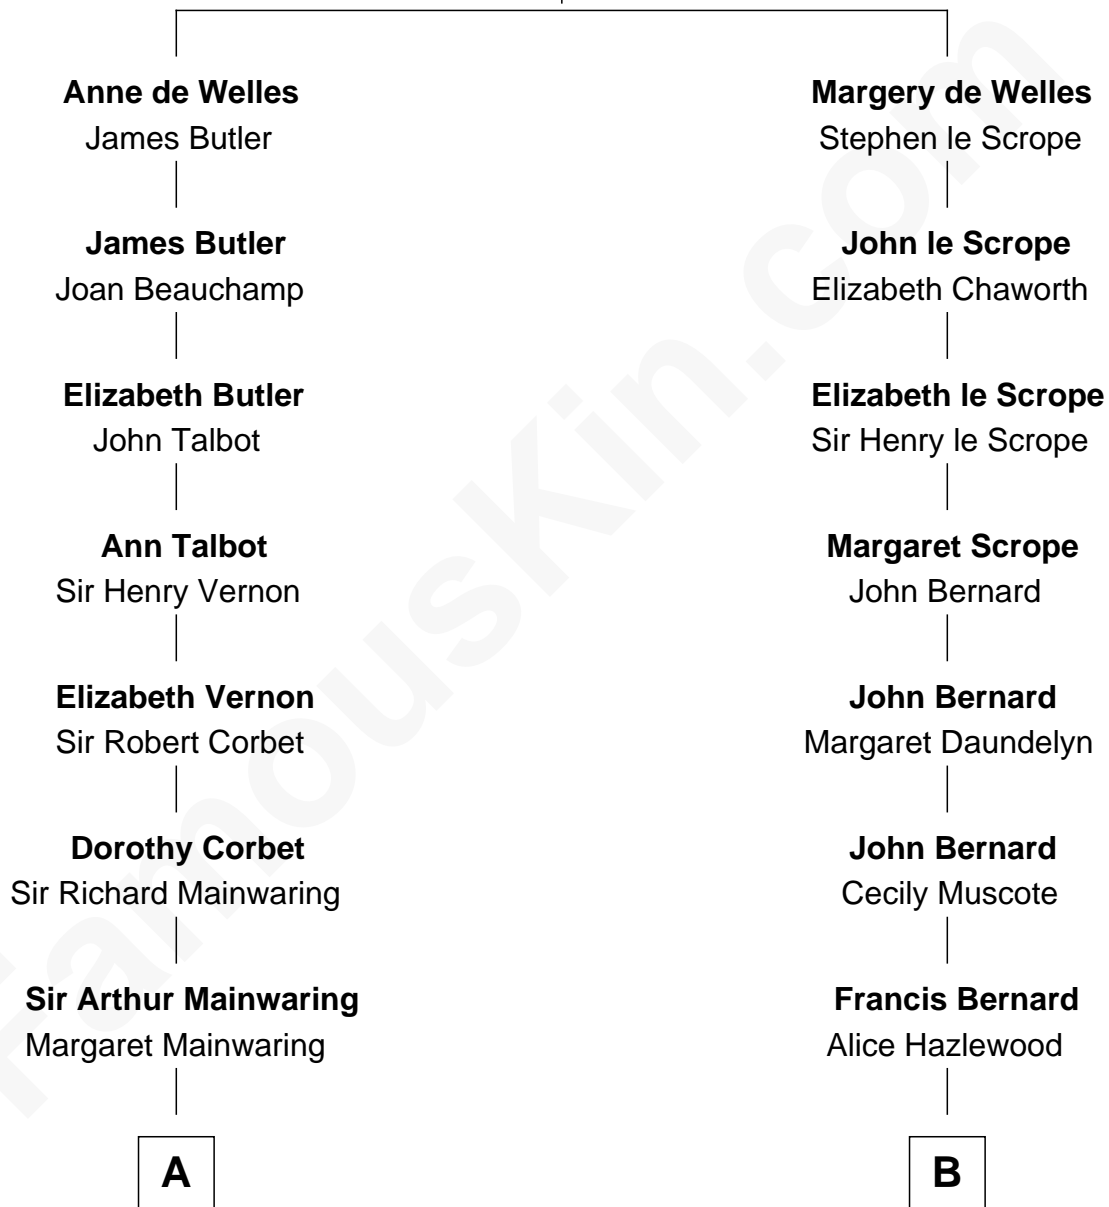

FamousKin.com Relationship Chart of

Lizzie Borden

Accused Murderess

15th cousin 3 times removed of

Benjamin Harrison

23rd U.S. President

John de Welles

Maud de Roos

C

—
Sarah Anthony Morse
Andrew Jackson Borden

—
Lizzie Borden
Accused Murderess

FamousKin.com