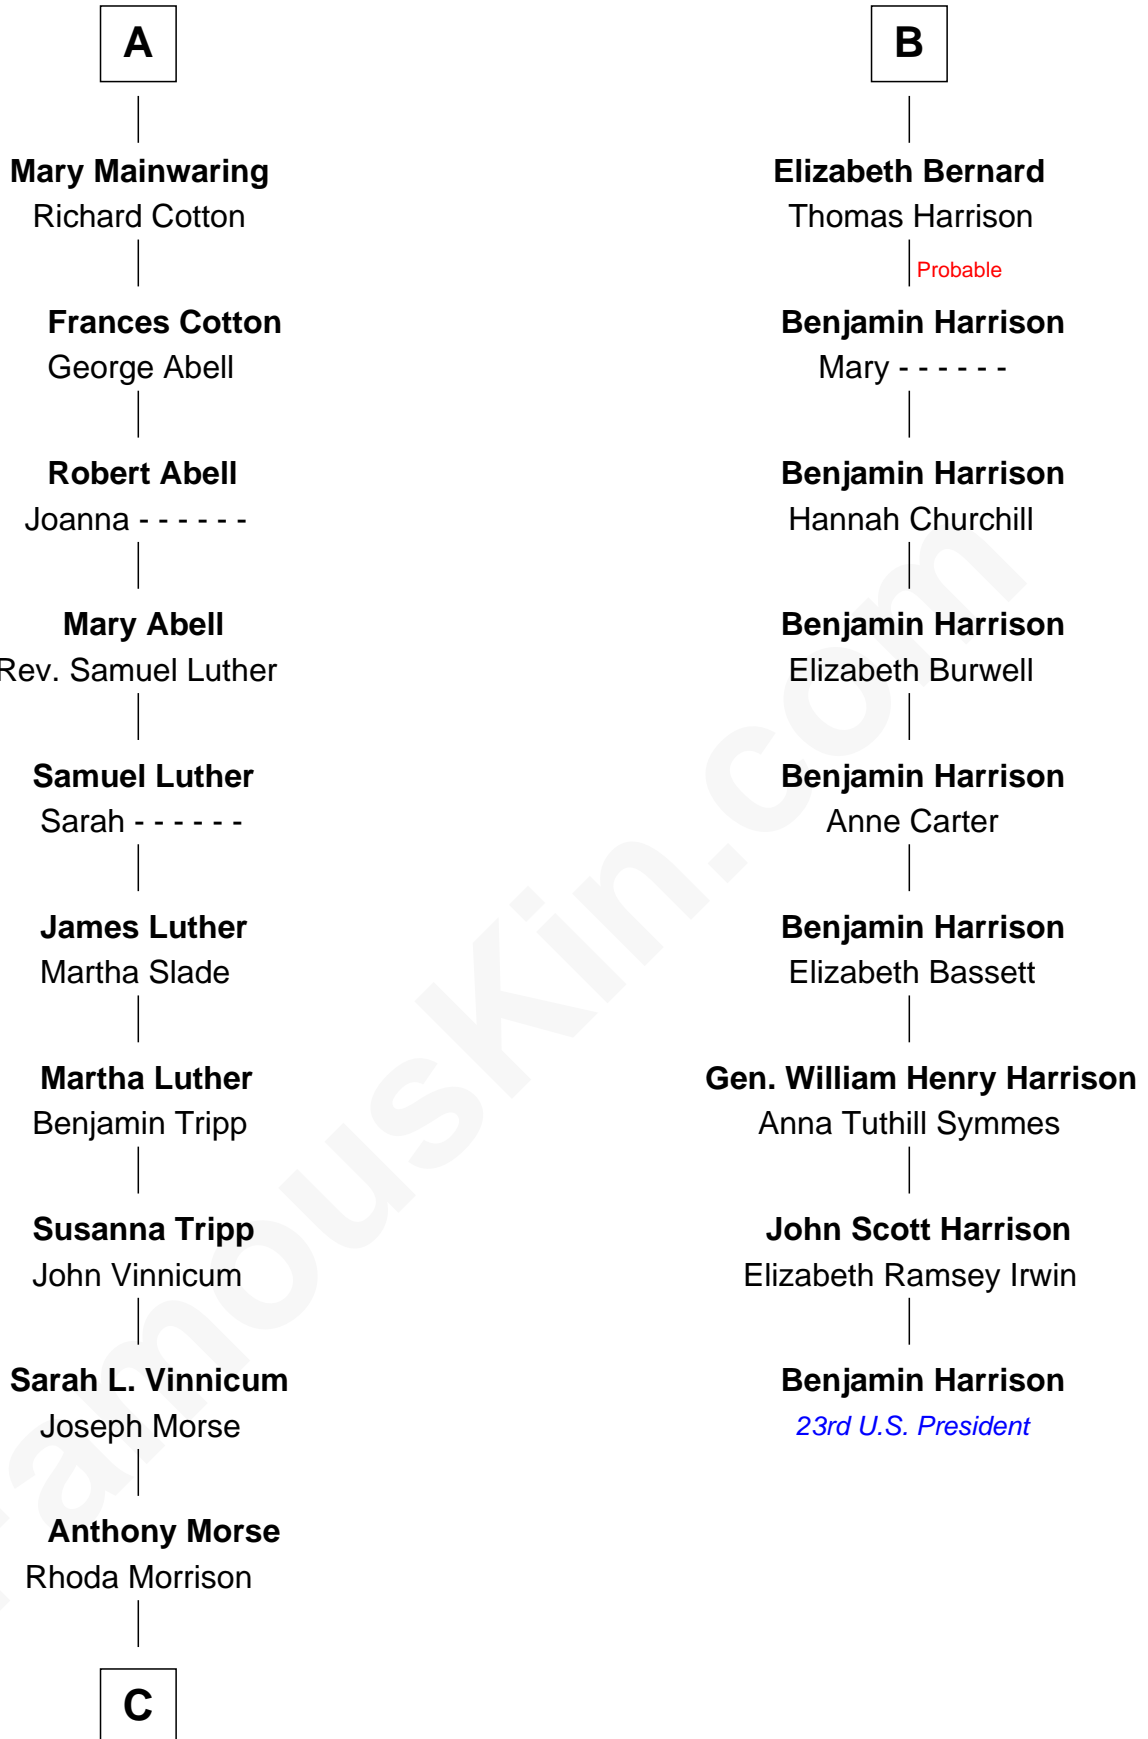

FamousKin.com Relationship Chart of

Lizzie Borden

Accused Murderess

15th cousin 3 times removed of

Benjamin Harrison

23rd U.S. President

John de Welles

Maud de Roos

C

—
Sarah Anthony Morse
Andrew Jackson Borden

—
Lizzie Borden
Accused Murderess

FamousKin.com