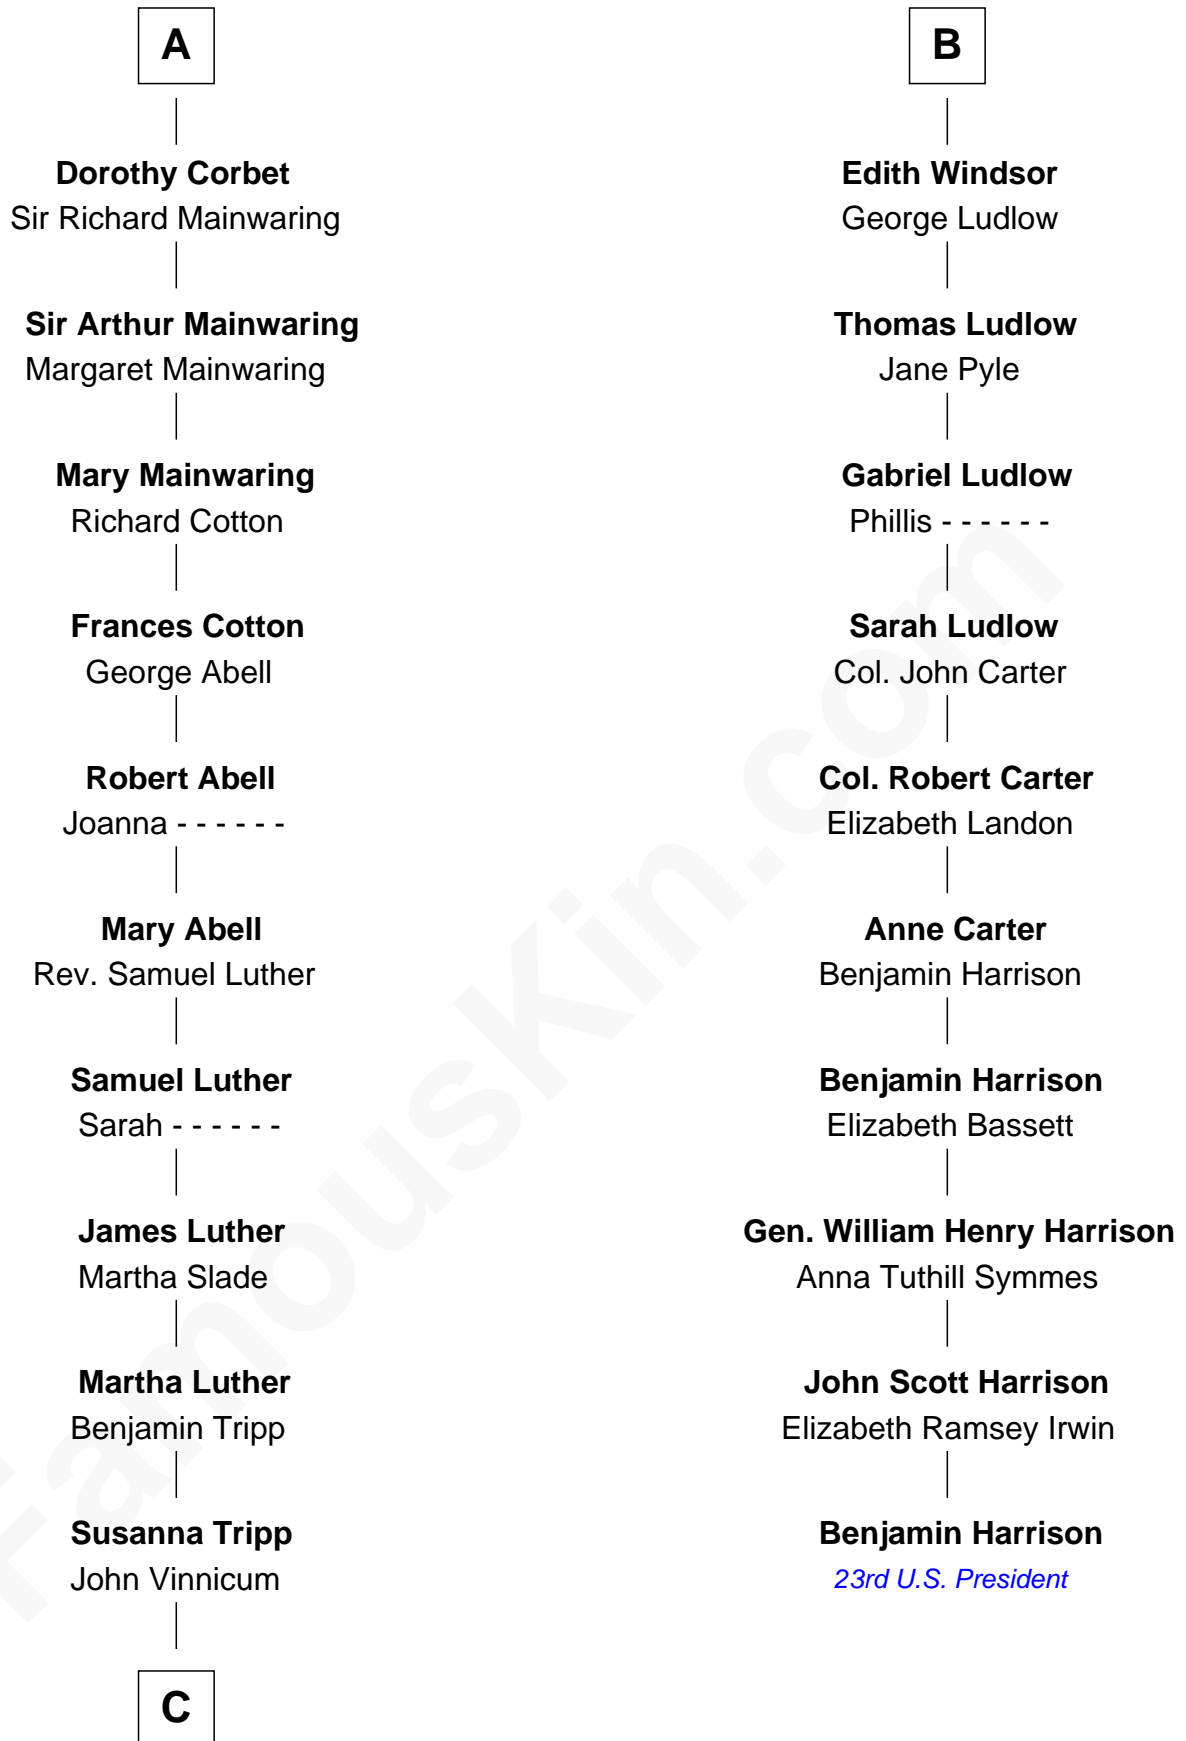

FamousKin.com Relationship Chart of

Lizzie Borden

Accused Murderess

16th cousin 4 times removed of

Benjamin Harrison

23rd U.S. President

Humphrey de Bohun

Elizabeth Plantagenet

Eleanor de Bohun
Sir James le Boteler

James le Boteler
Elizabeth Darcy

James Butler
Anne de Welles

James Butler
Joan Beauchamp

Elizabeth Butler
John Talbot

Ann Talbot
Sir Henry Vernon

Elizabeth Vernon
Sir Robert Corbet

A

Margaret de Bohun
Sir Hugh de Courtnay

Elizabeth de Courtnay
Sir Andrew Luttrell

Sir Hugh Luttrell
Catherine de Beaumont

Elizabeth Luttrell
John Stratton

Elizabeth Stratton
John Andrews

Elizabeth Andrews
Sir Thomas de Windsor

Sir Andrews de Windsor
Elizabeth Blount

B

C

—
Sarah L. Vinnicum

Joseph Morse

—
Anthony Morse

Rhoda Morrison

—
Sarah Anthony Morse