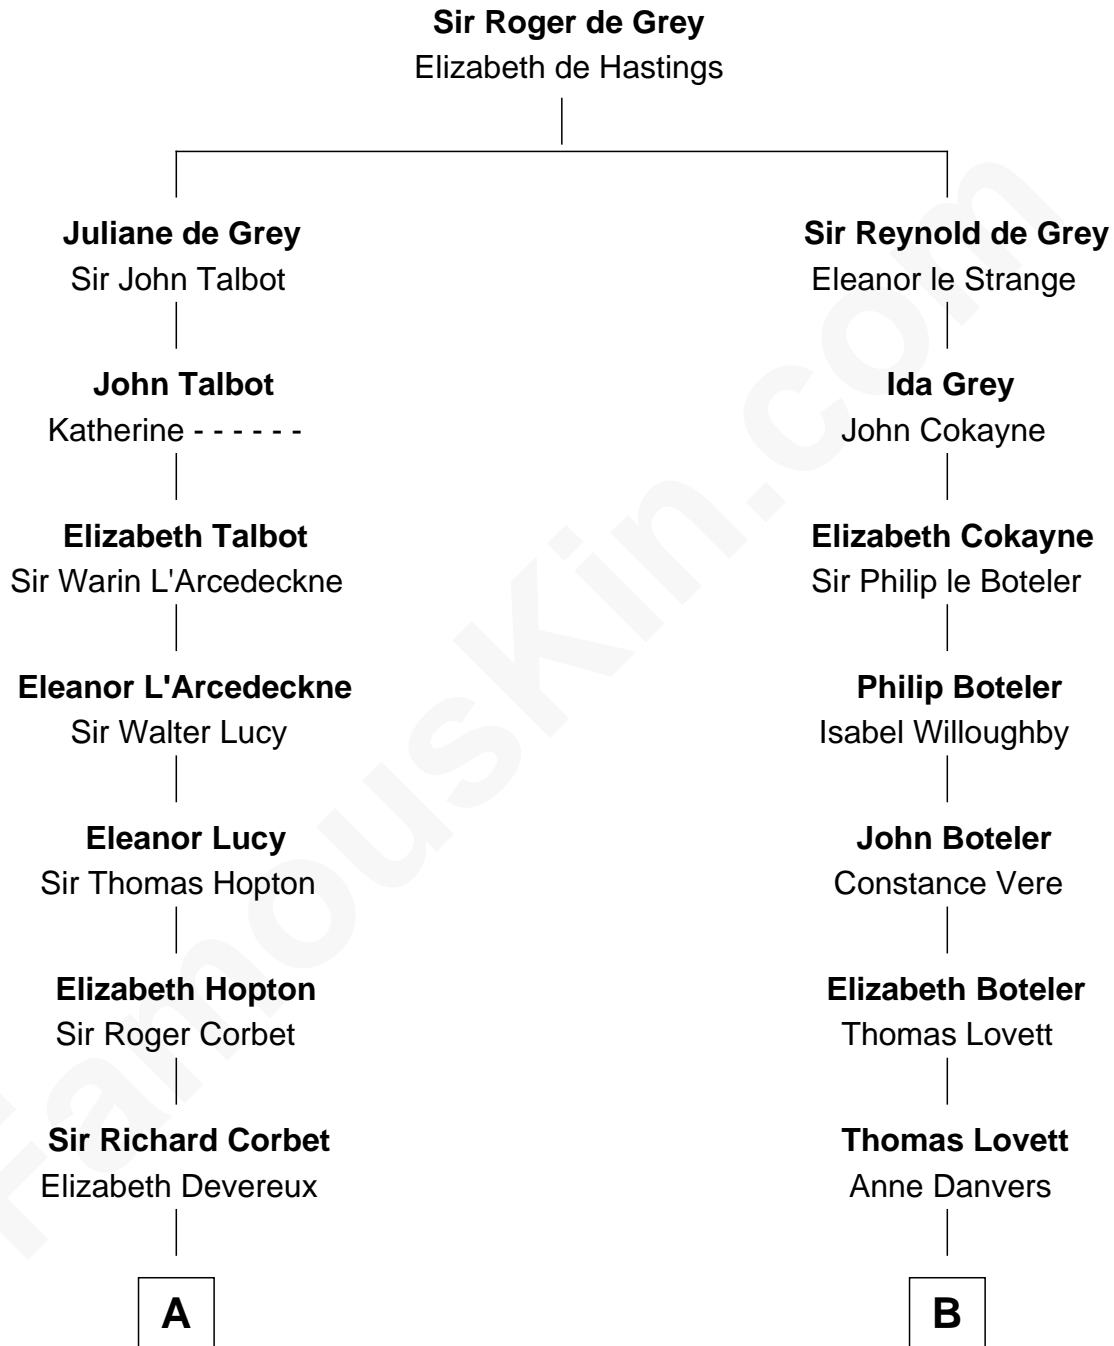

# FamousKin.com Relationship Chart of

**Lizzie Borden**

*Accused Murderess*

17th cousin 4 times removed of

**Joseph Wharton**

*Founder of the Wharton School of Business*

**C**

—  
**Susanna Tripp**

John Vinnicum

—  
**Sarah L. Vinnicum**

Joseph Morse

—  
**Anthony Morse**

Rhoda Morrison

—  
**Sarah Anthony Morse**

Andrew Jackson Borden

—  
**Lizzie Borden**

*Accused Murderess*