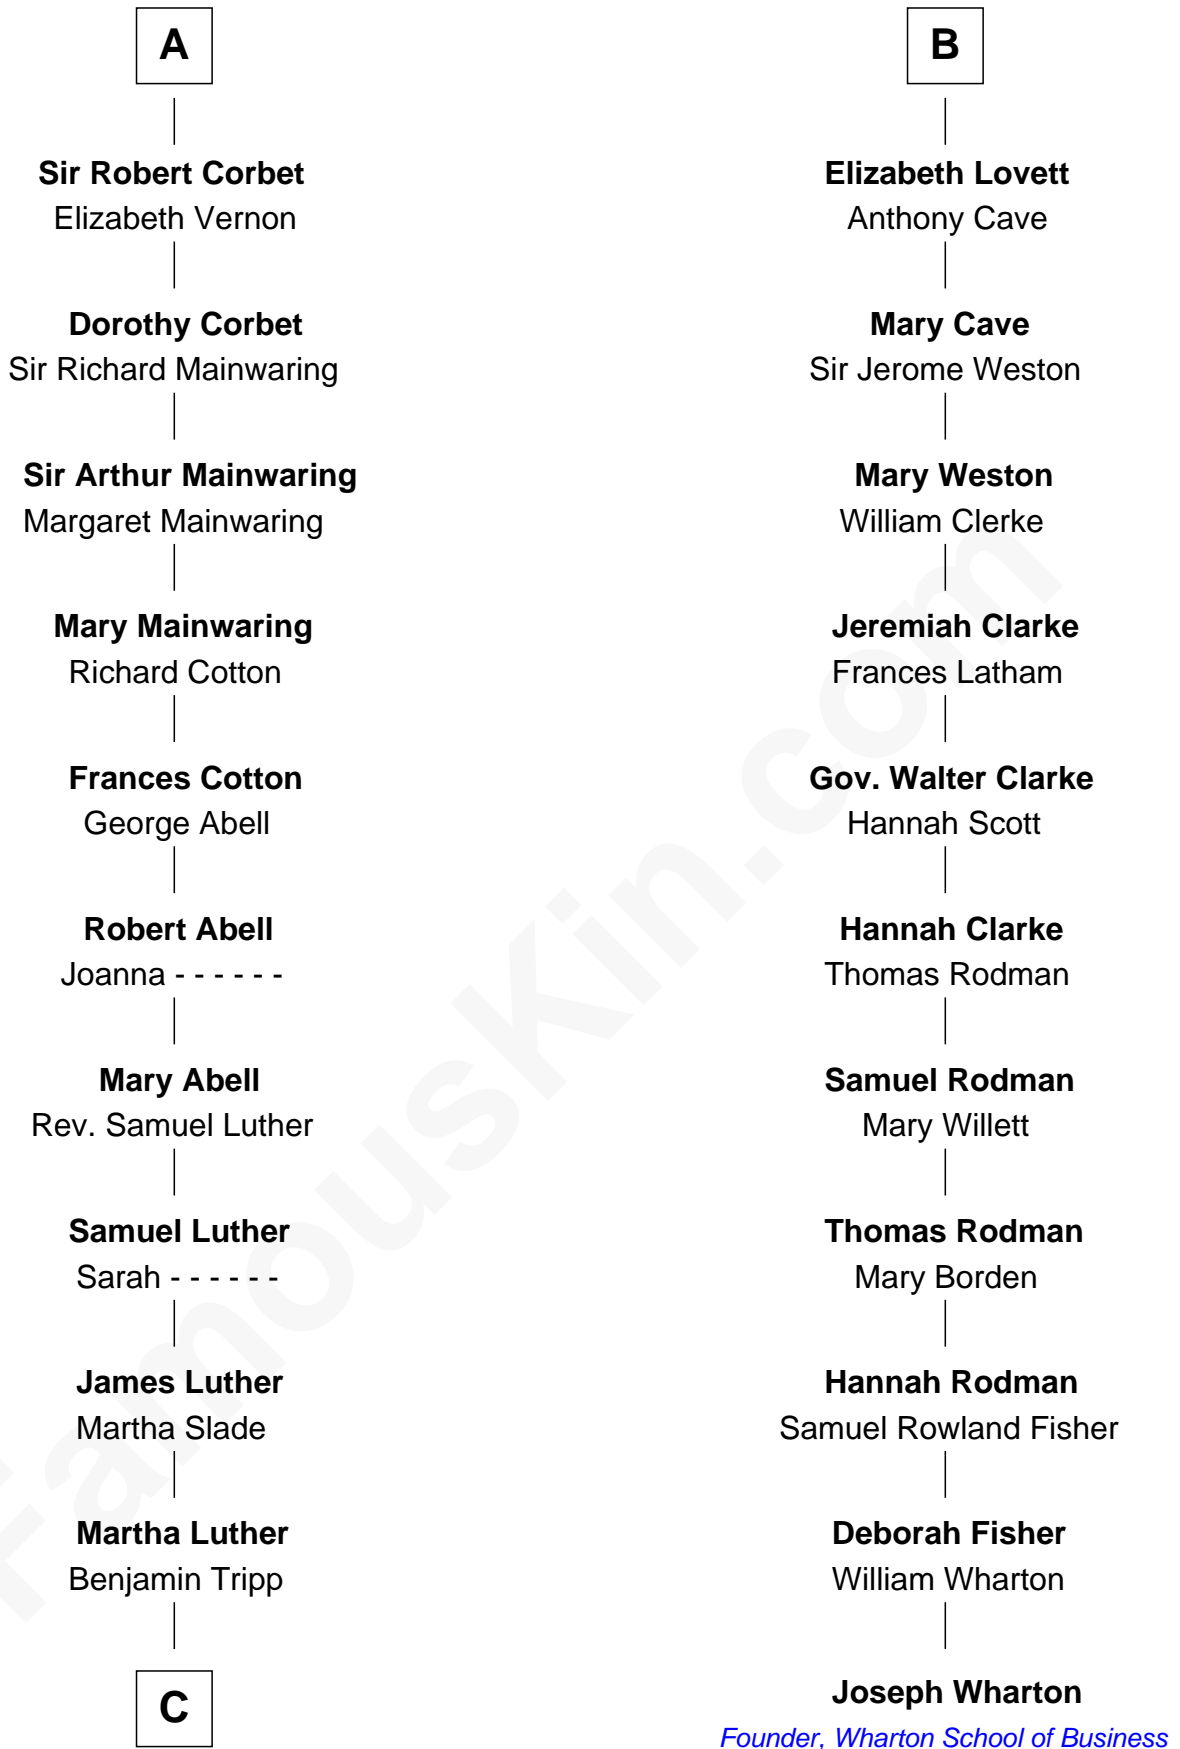

# FamousKin.com Relationship Chart of

**Lizzie Borden**

*Accused Murderess*

17th cousin 4 times removed of

**Joseph Wharton**

*Founder of the Wharton School of Business*

**C**

—  
**Susanna Tripp**

John Vinnicum

—  
**Sarah L. Vinnicum**

Joseph Morse

—  
**Anthony Morse**

Rhoda Morrison

—  
**Sarah Anthony Morse**

Andrew Jackson Borden

—  
**Lizzie Borden**

*Accused Murderess*