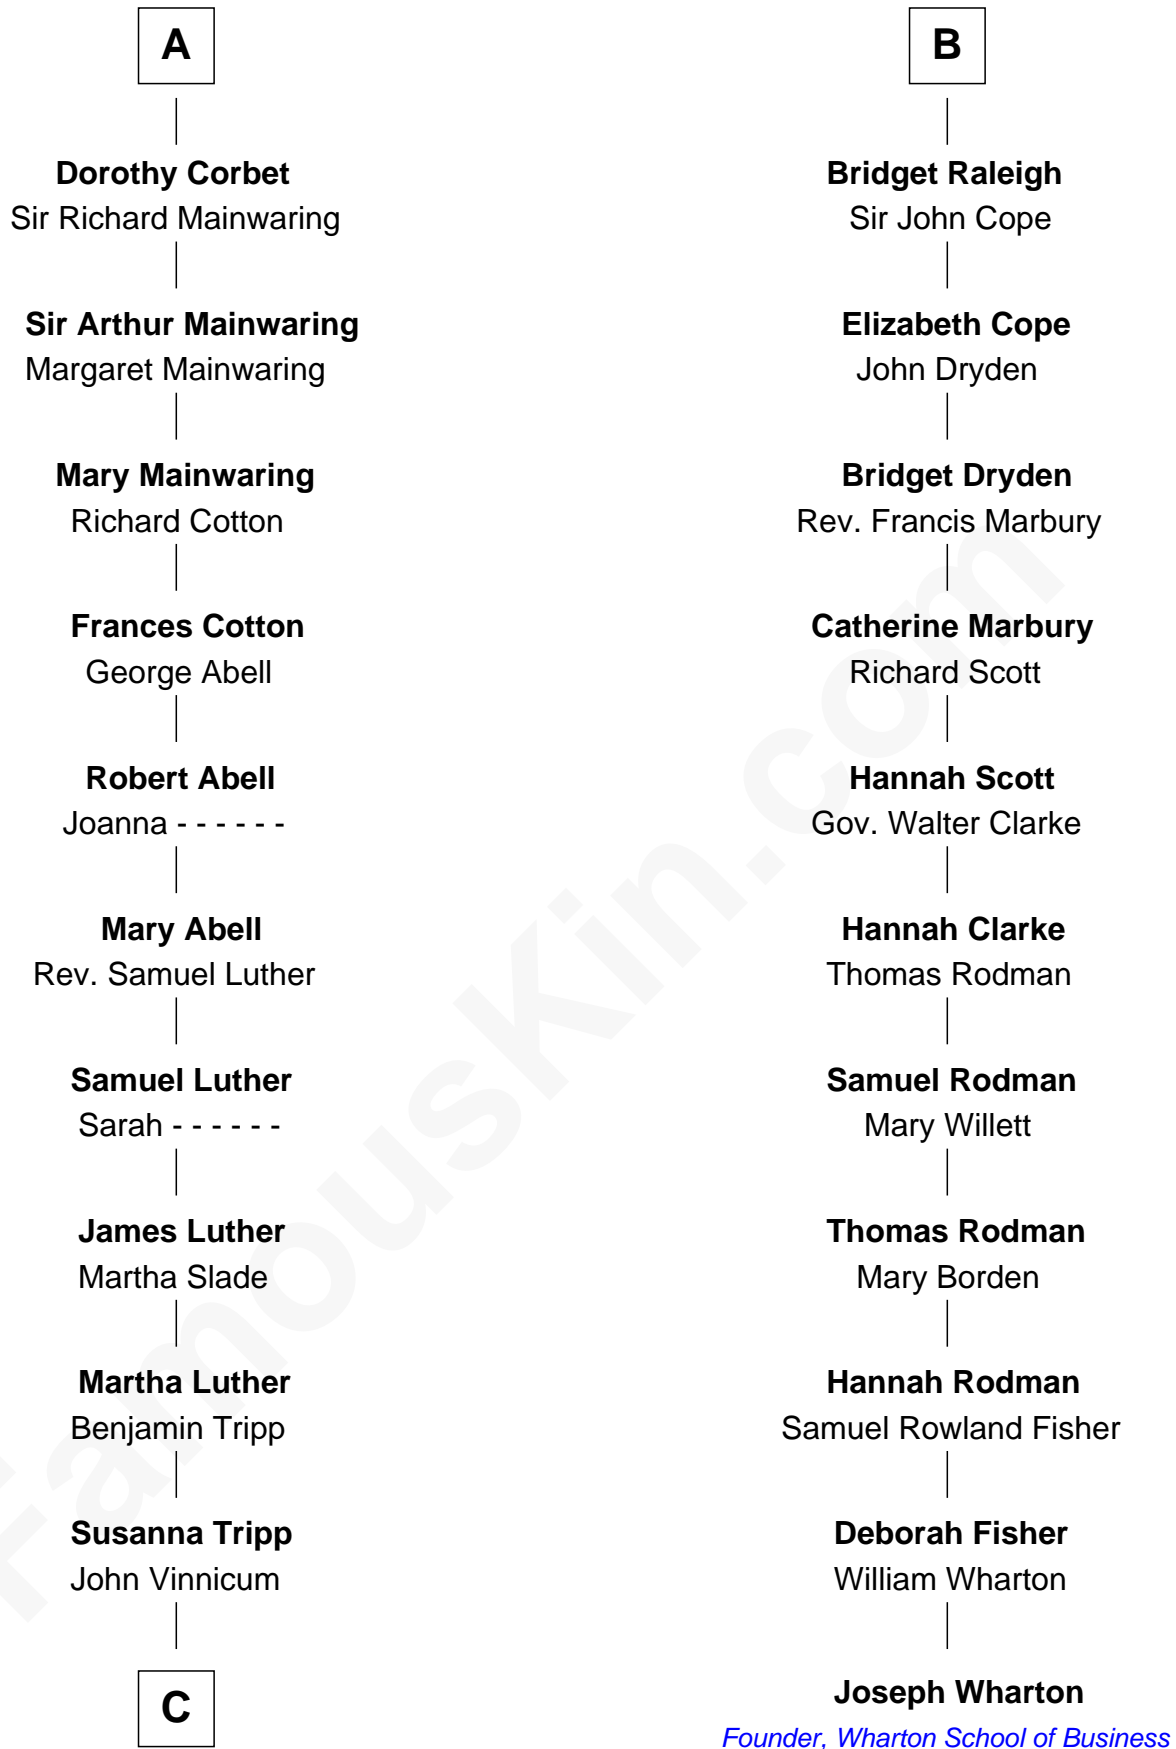

FamousKin.com Relationship Chart of

Lizzie Borden

Accused Murderess

17th cousin 3 times removed of

Joseph Wharton

Founder of the Wharton School of Business

Edmund Fitzalan

Alice de Warenne

C

—
Sarah L. Vinnicum

Joseph Morse

—
Anthony Morse

Rhoda Morrison

—
Sarah Anthony Morse

Andrew Jackson Borden

—
Lizzie Borden

Accused Murderess