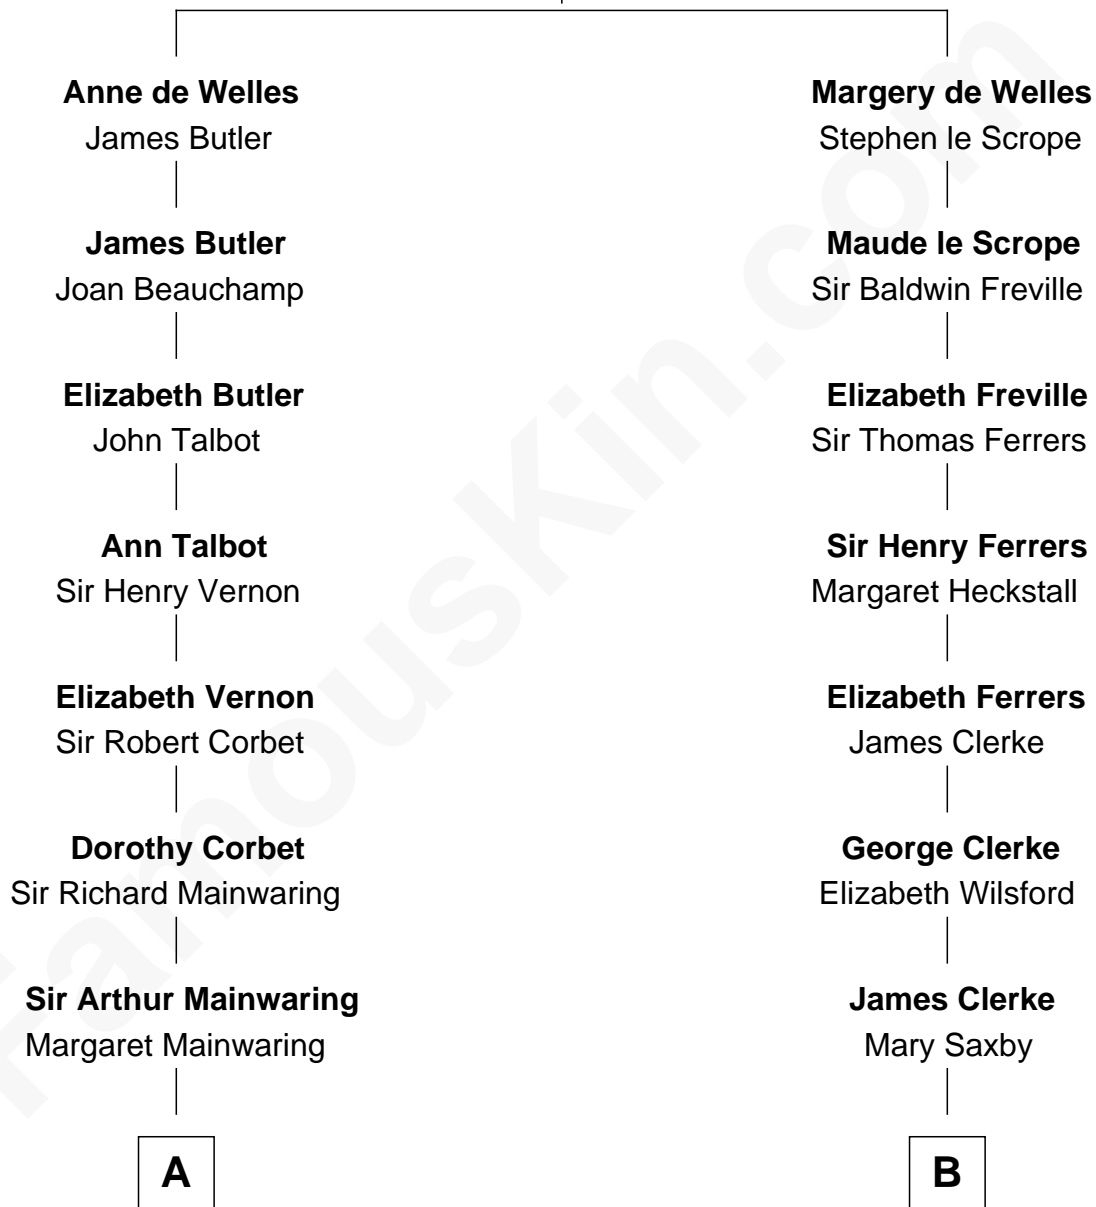

FamousKin.com Relationship Chart of

Lizzie Borden

Accused Murderess

15th cousin 3 times removed of

Joseph Wharton

Founder of the Wharton School of Business

John de Welles

Maud de Roos

C

—
Sarah Anthony Morse
Andrew Jackson Borden

—
Lizzie Borden
Accused Murderess

FamousKin.com