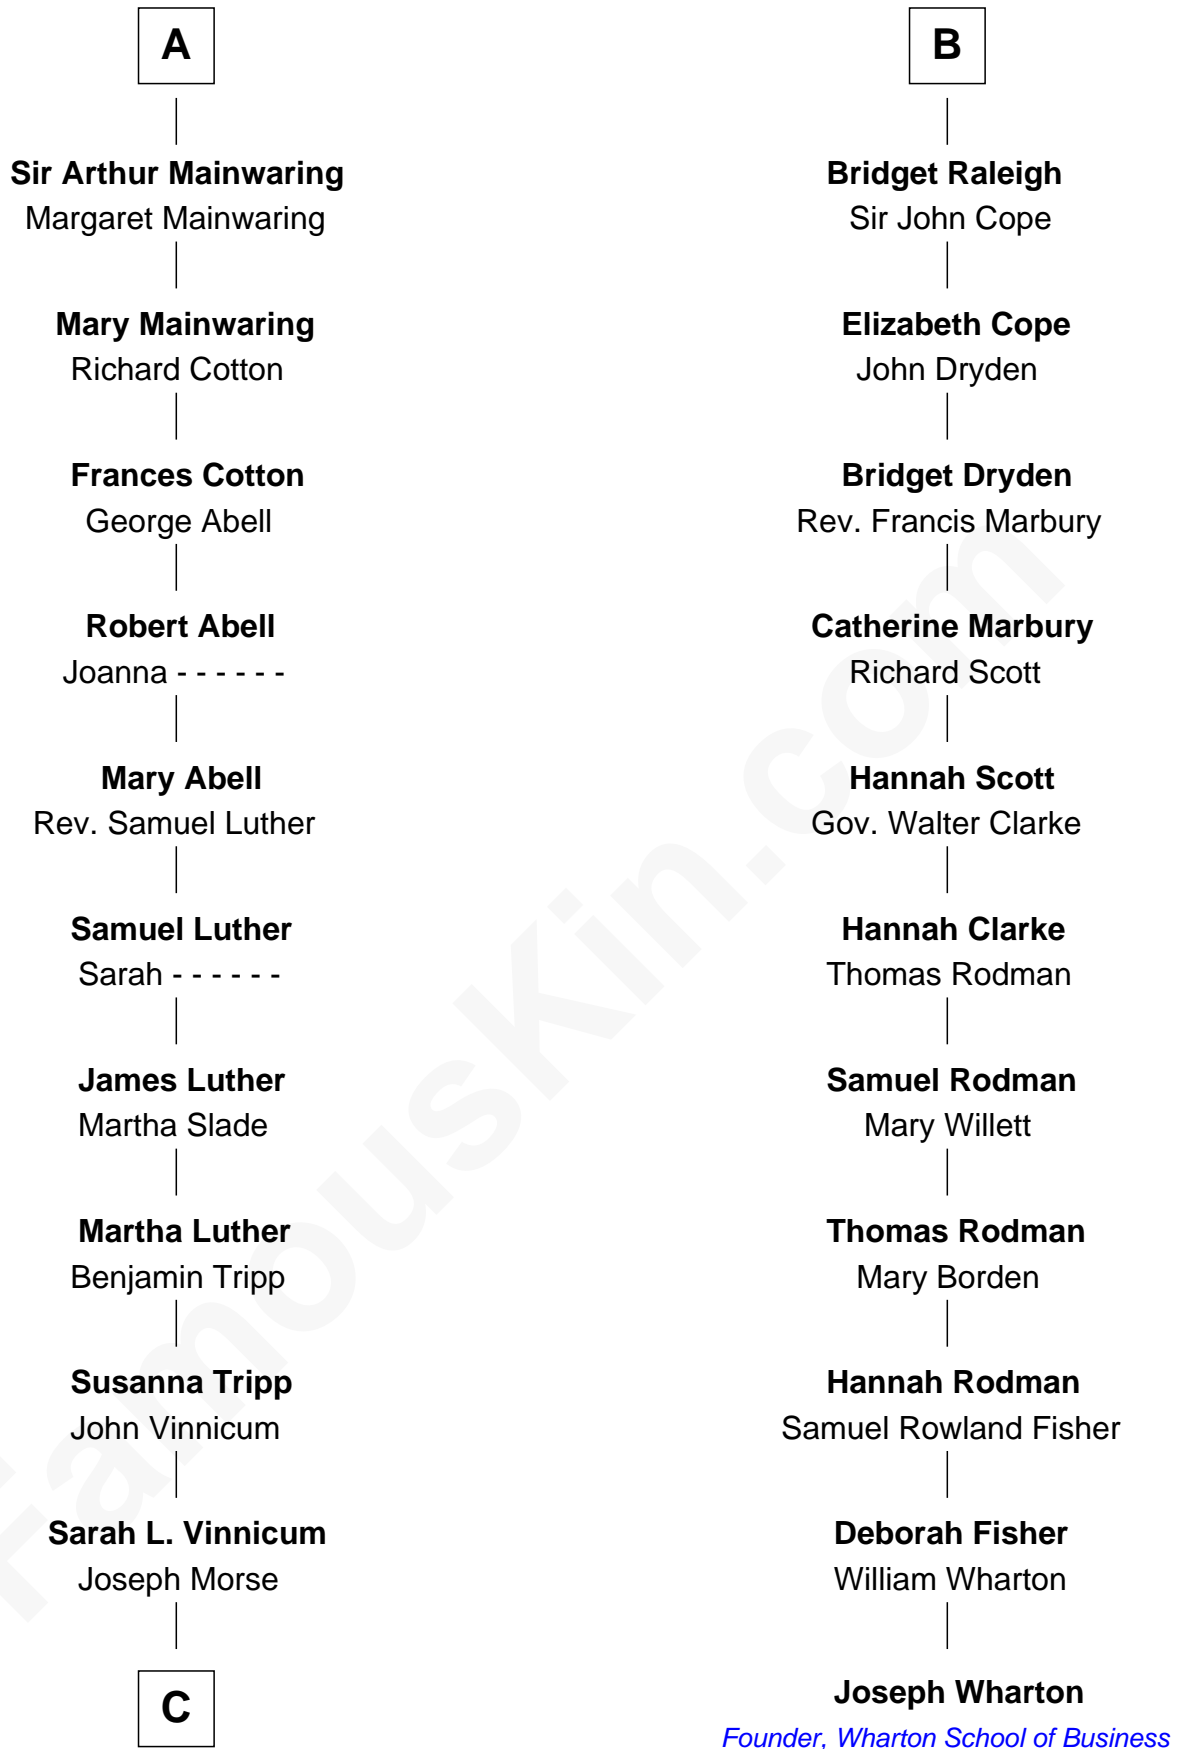

FamousKin.com Relationship Chart of

Lizzie Borden

Accused Murderess

17th cousin 2 times removed of

Joseph Wharton

Founder of the Wharton School of Business

C

—
Anthony Morse

Rhoda Morrison

—
Sarah Anthony Morse

Andrew Jackson Borden

—
Lizzie Borden

Accused Murderess

FamousKin.com