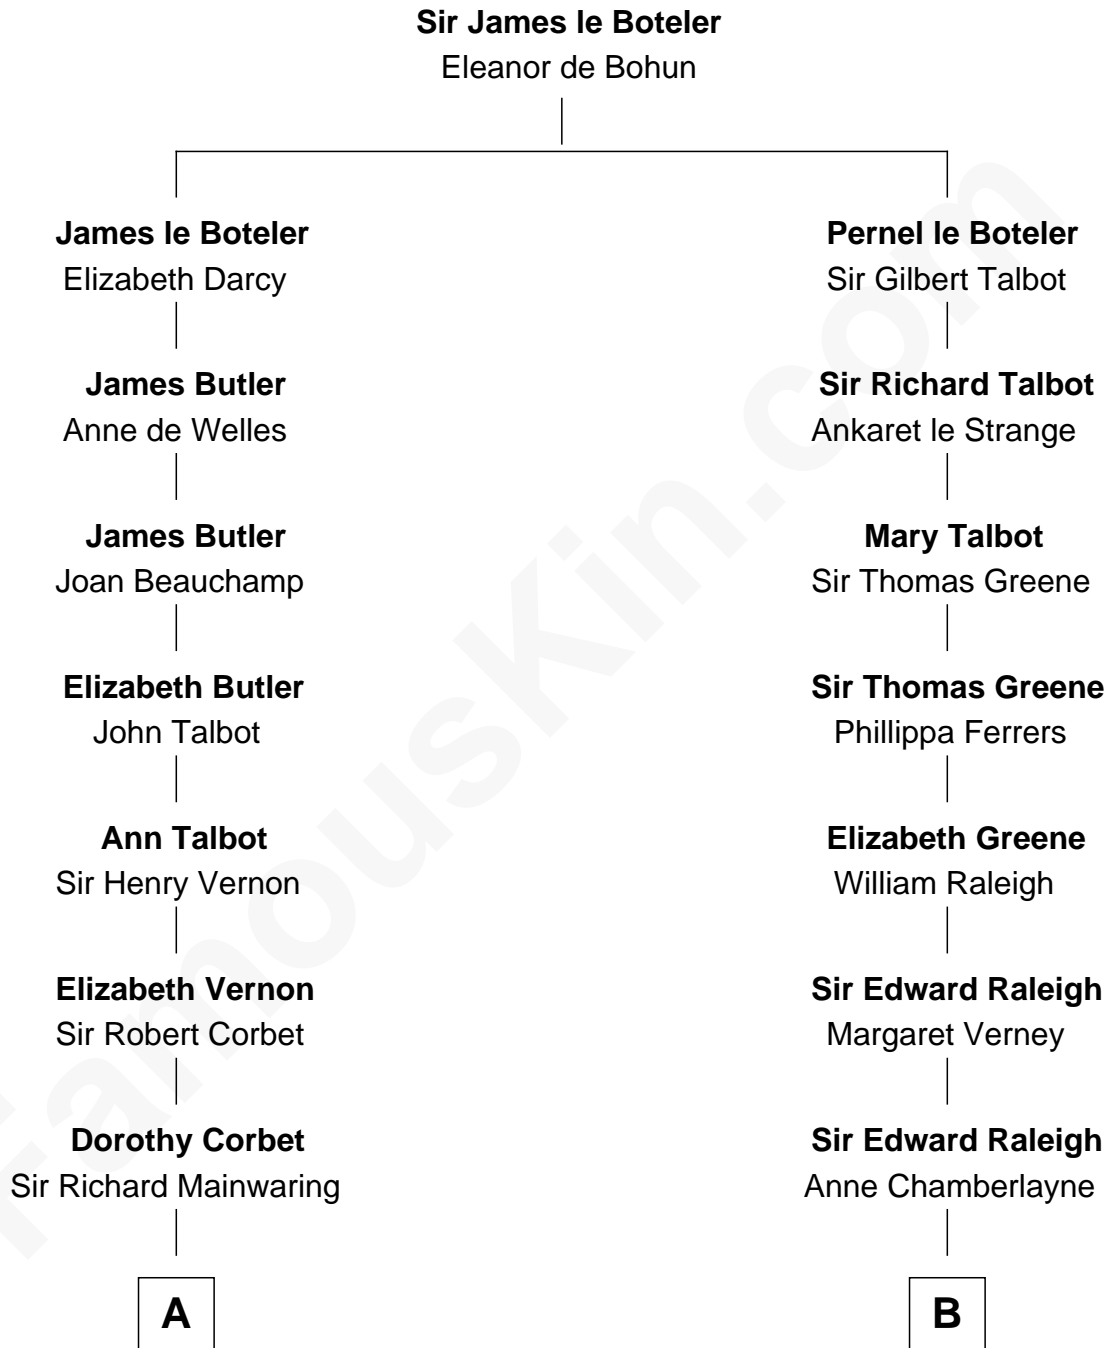

FamousKin.com Relationship Chart of

Lizzie Borden

Accused Murderess

17th cousin 2 times removed of

Joseph Wharton

Founder of the Wharton School of Business

C

—
Anthony Morse

Rhoda Morrison

—
Sarah Anthony Morse

Andrew Jackson Borden

—
Lizzie Borden

Accused Murderess

FamousKin.com