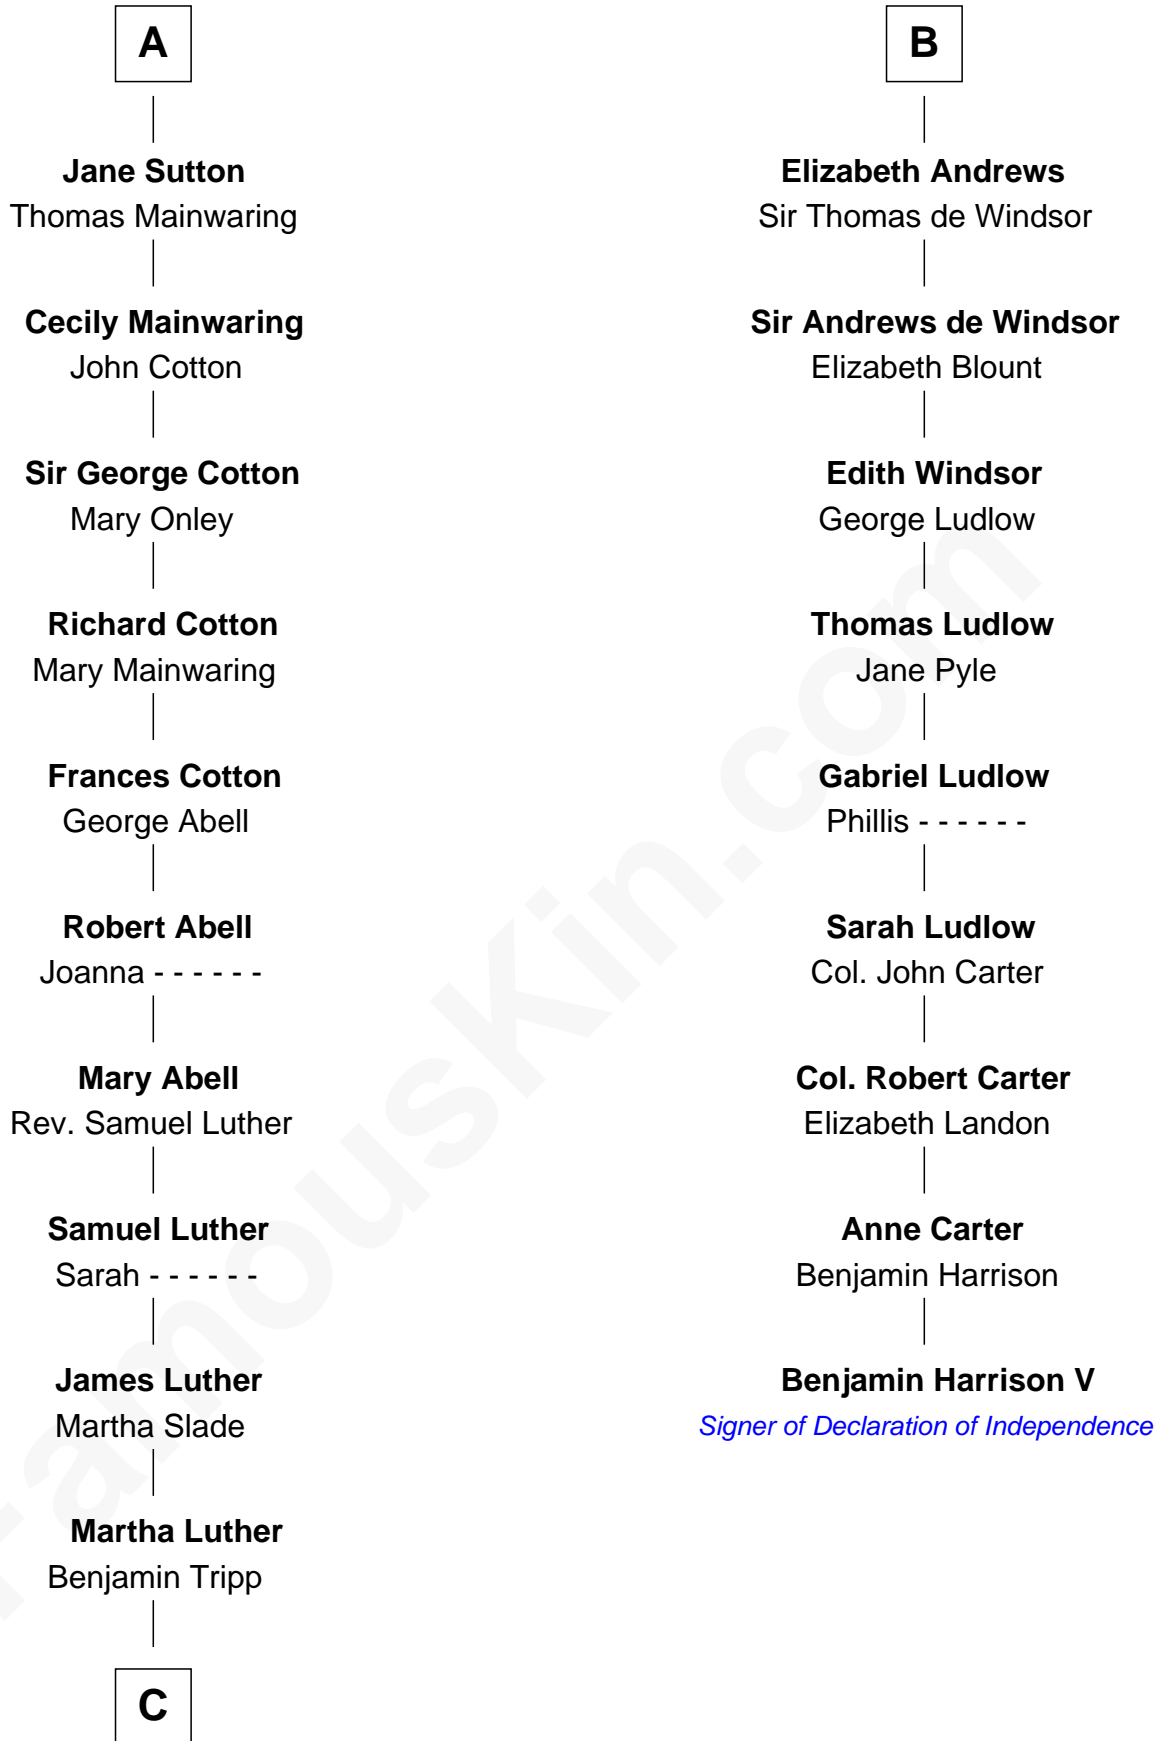

# FamousKin.com Relationship Chart of

**Lizzie Borden**

*Accused Murderess*

15th cousin 6 times removed of

**Benjamin Harrison V**

*Signer of the Declaration of Independence*

**Sir Hugh le Despencer**

Aveline Basset

**Alice le Despenser**

Sir John Sutton

**Sir John Sutton**

Constance Blount

**Sir John Sutton**

Elizabeth Berkeley

**A**

**Eleanor le Despencer**

Catherine de Beaumont

**Elizabeth Luttrell**

John Stratton

**Elizabeth Stratton**

John Andrews

**B**

**C**

—  
**Susanna Tripp**

John Vinnicum

—  
**Sarah L. Vinnicum**

Joseph Morse

—  
**Anthony Morse**

Rhoda Morrison

—  
**Sarah Anthony Morse**

Andrew Jackson Borden

—  
**Lizzie Borden**