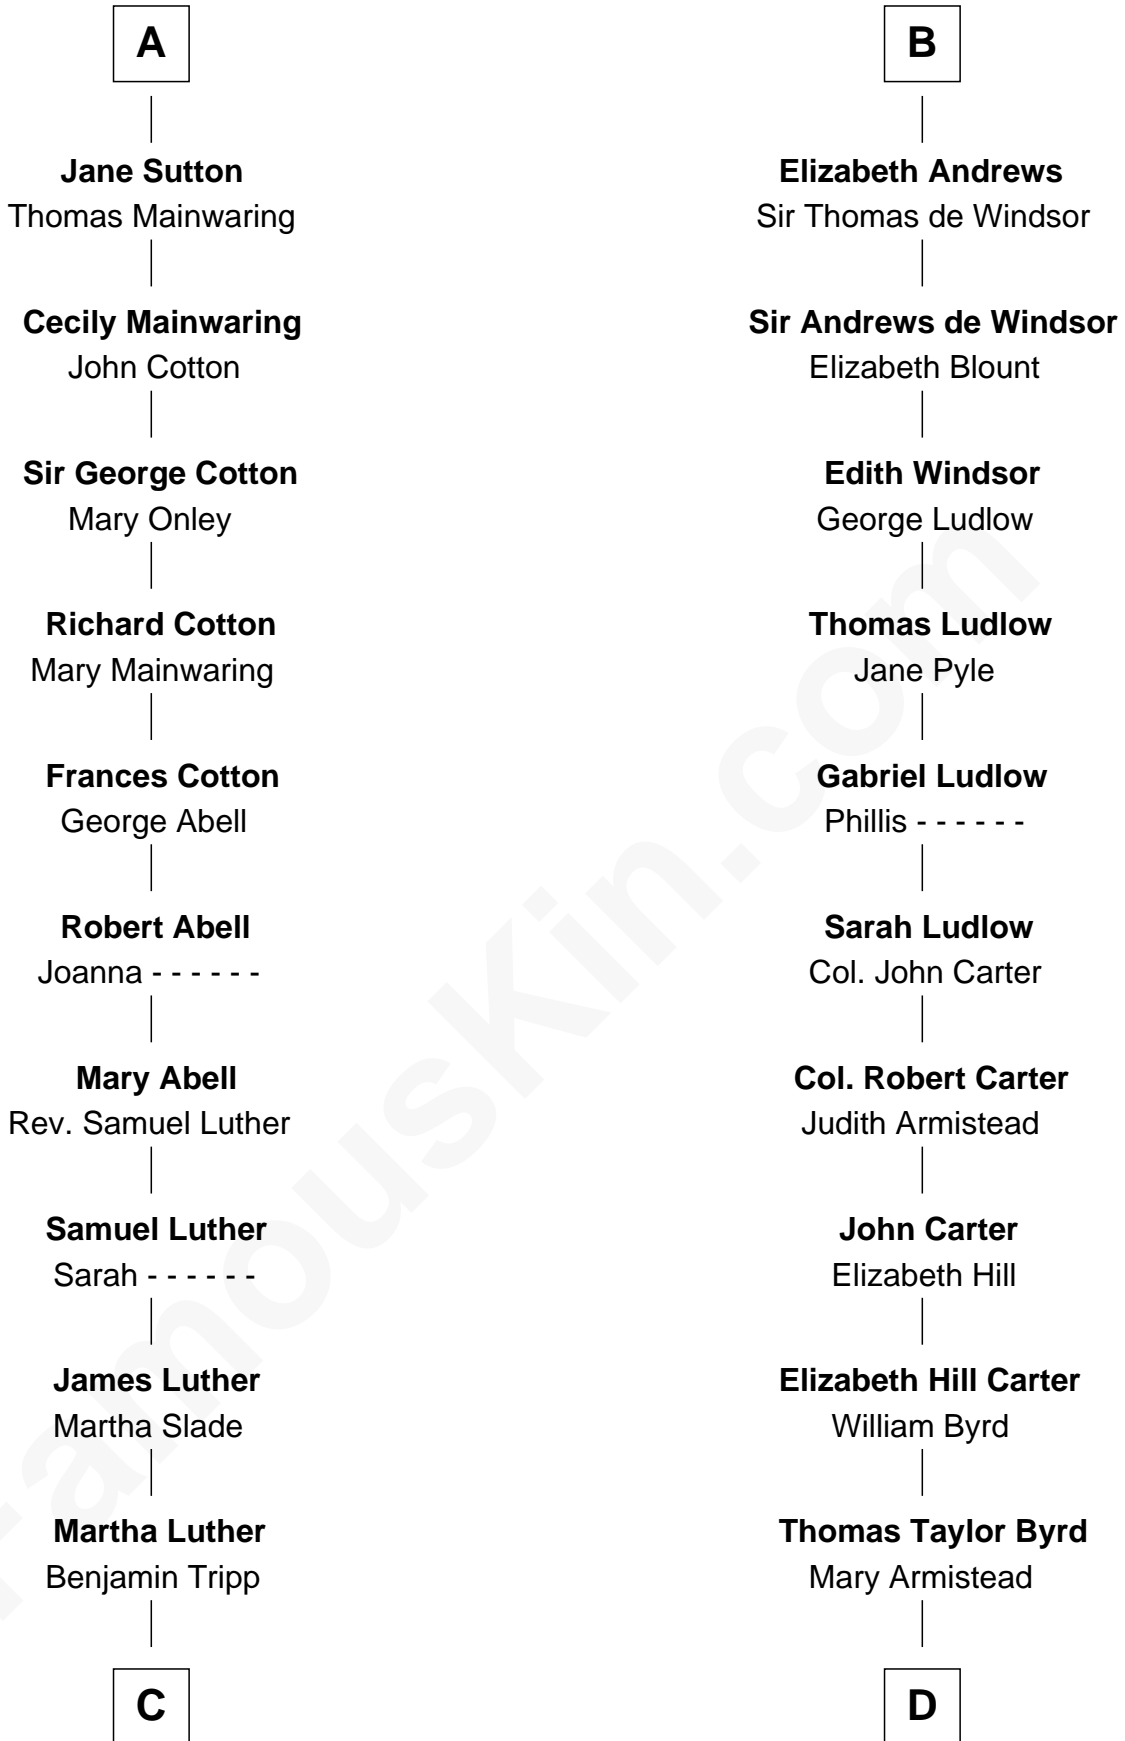

FamousKin.com Relationship Chart of

Lizzie Borden

Accused Murderess

20th cousin 1 time removed of

Harry F. Byrd

50th Governor of Virginia

Sir Hugh le Despencer

Aveline Basset

Catherine de Beaumont

Elizabeth Luttrell

John Stratton

Elizabeth Stratton

John Andrews

B

C

Susanna Tripp
John Vinnicum

Sarah L. Vinnicum
Joseph Morse

Anthony Morse
Rhoda Morrison

Sarah Anthony Morse
Andrew Jackson Borden

Lizzie Borden
Accused Murderess

D

Richard Evelyn Byrd
Anne Harrison

Col. William Byrd
Jane Meriwether Rivers