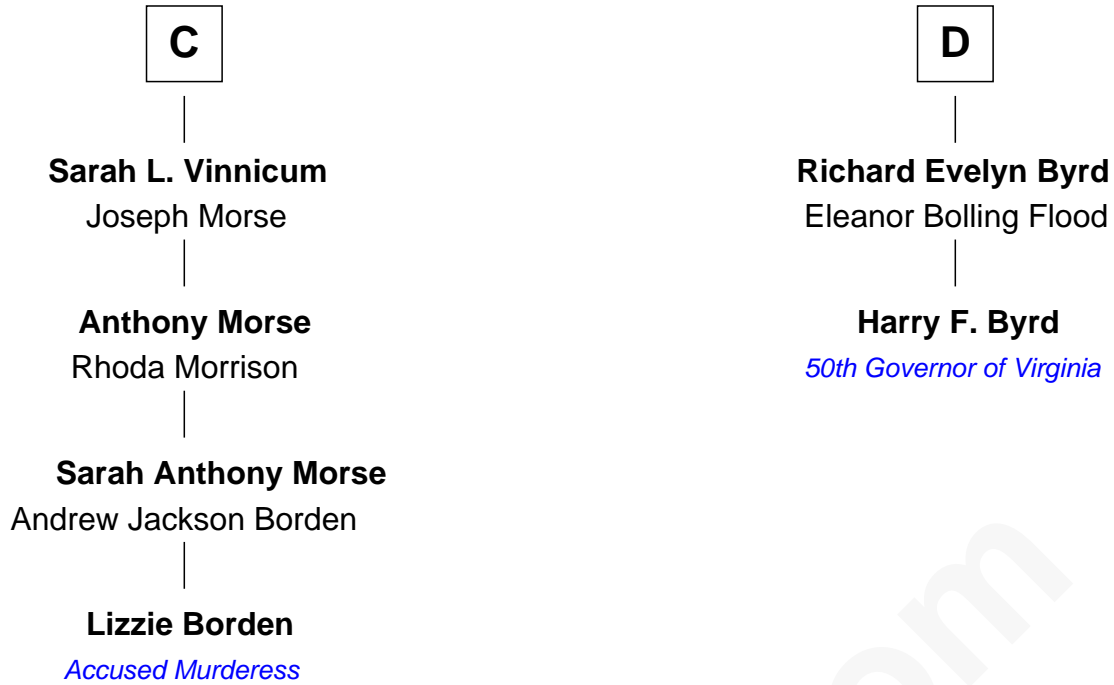

FamousKin.com Relationship Chart of

Lizzie Borden

Accused Murderess

18th cousin 2 times removed of

Harry F. Byrd

50th Governor of Virginia

Humphrey de Bohun

Elizabeth Plantagenet

Eleanor de Bohun
Sir James le Boteler

James le Boteler
Elizabeth Darcy

James Butler
Anne de Welles

James Butler
Joan Beauchamp

Elizabeth Butler
John Talbot

Ann Talbot
Sir Henry Vernon

Elizabeth Vernon
Sir Robert Corbet

A

Margaret de Bohun
Sir Hugh de Courtney

Elizabeth de Courtney
Sir Andrew Luttrell

Sir Hugh Luttrell
Catherine de Beaumont

Elizabeth Luttrell
John Stratton

Elizabeth Stratton
John Andrews

Elizabeth Andrews
Sir Thomas de Windsor

Sir Andrews de Windsor
Elizabeth Blount

B

FamousKin.com